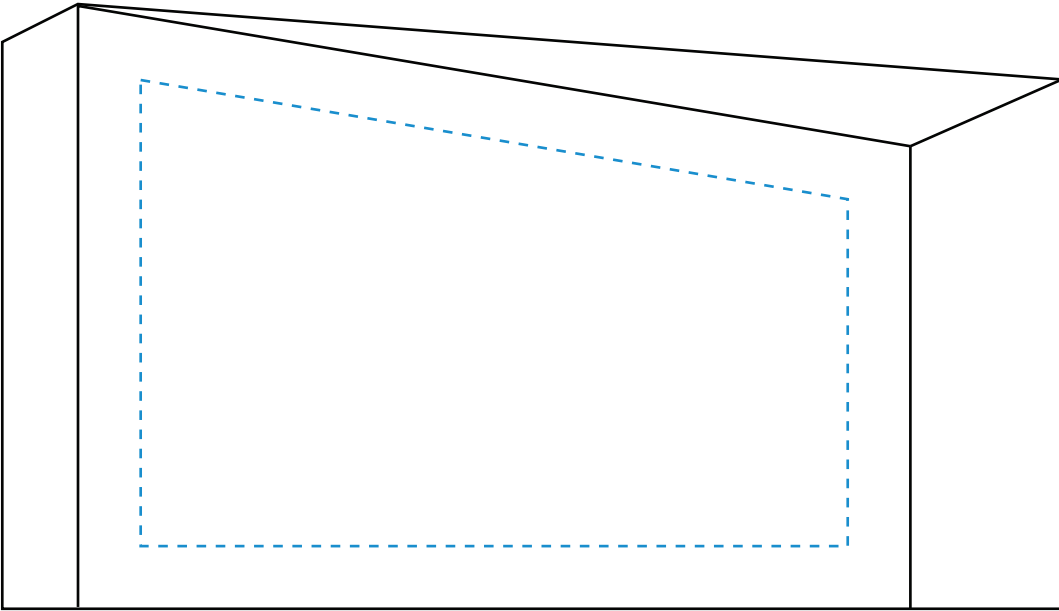

TOP VIEW

Standard Etch: Reverse

7947 NORFOLK WEDGE - 3.25"  
(140 X 80 X 50MM)

Blue line represents the max image area.

SIDE VIEW