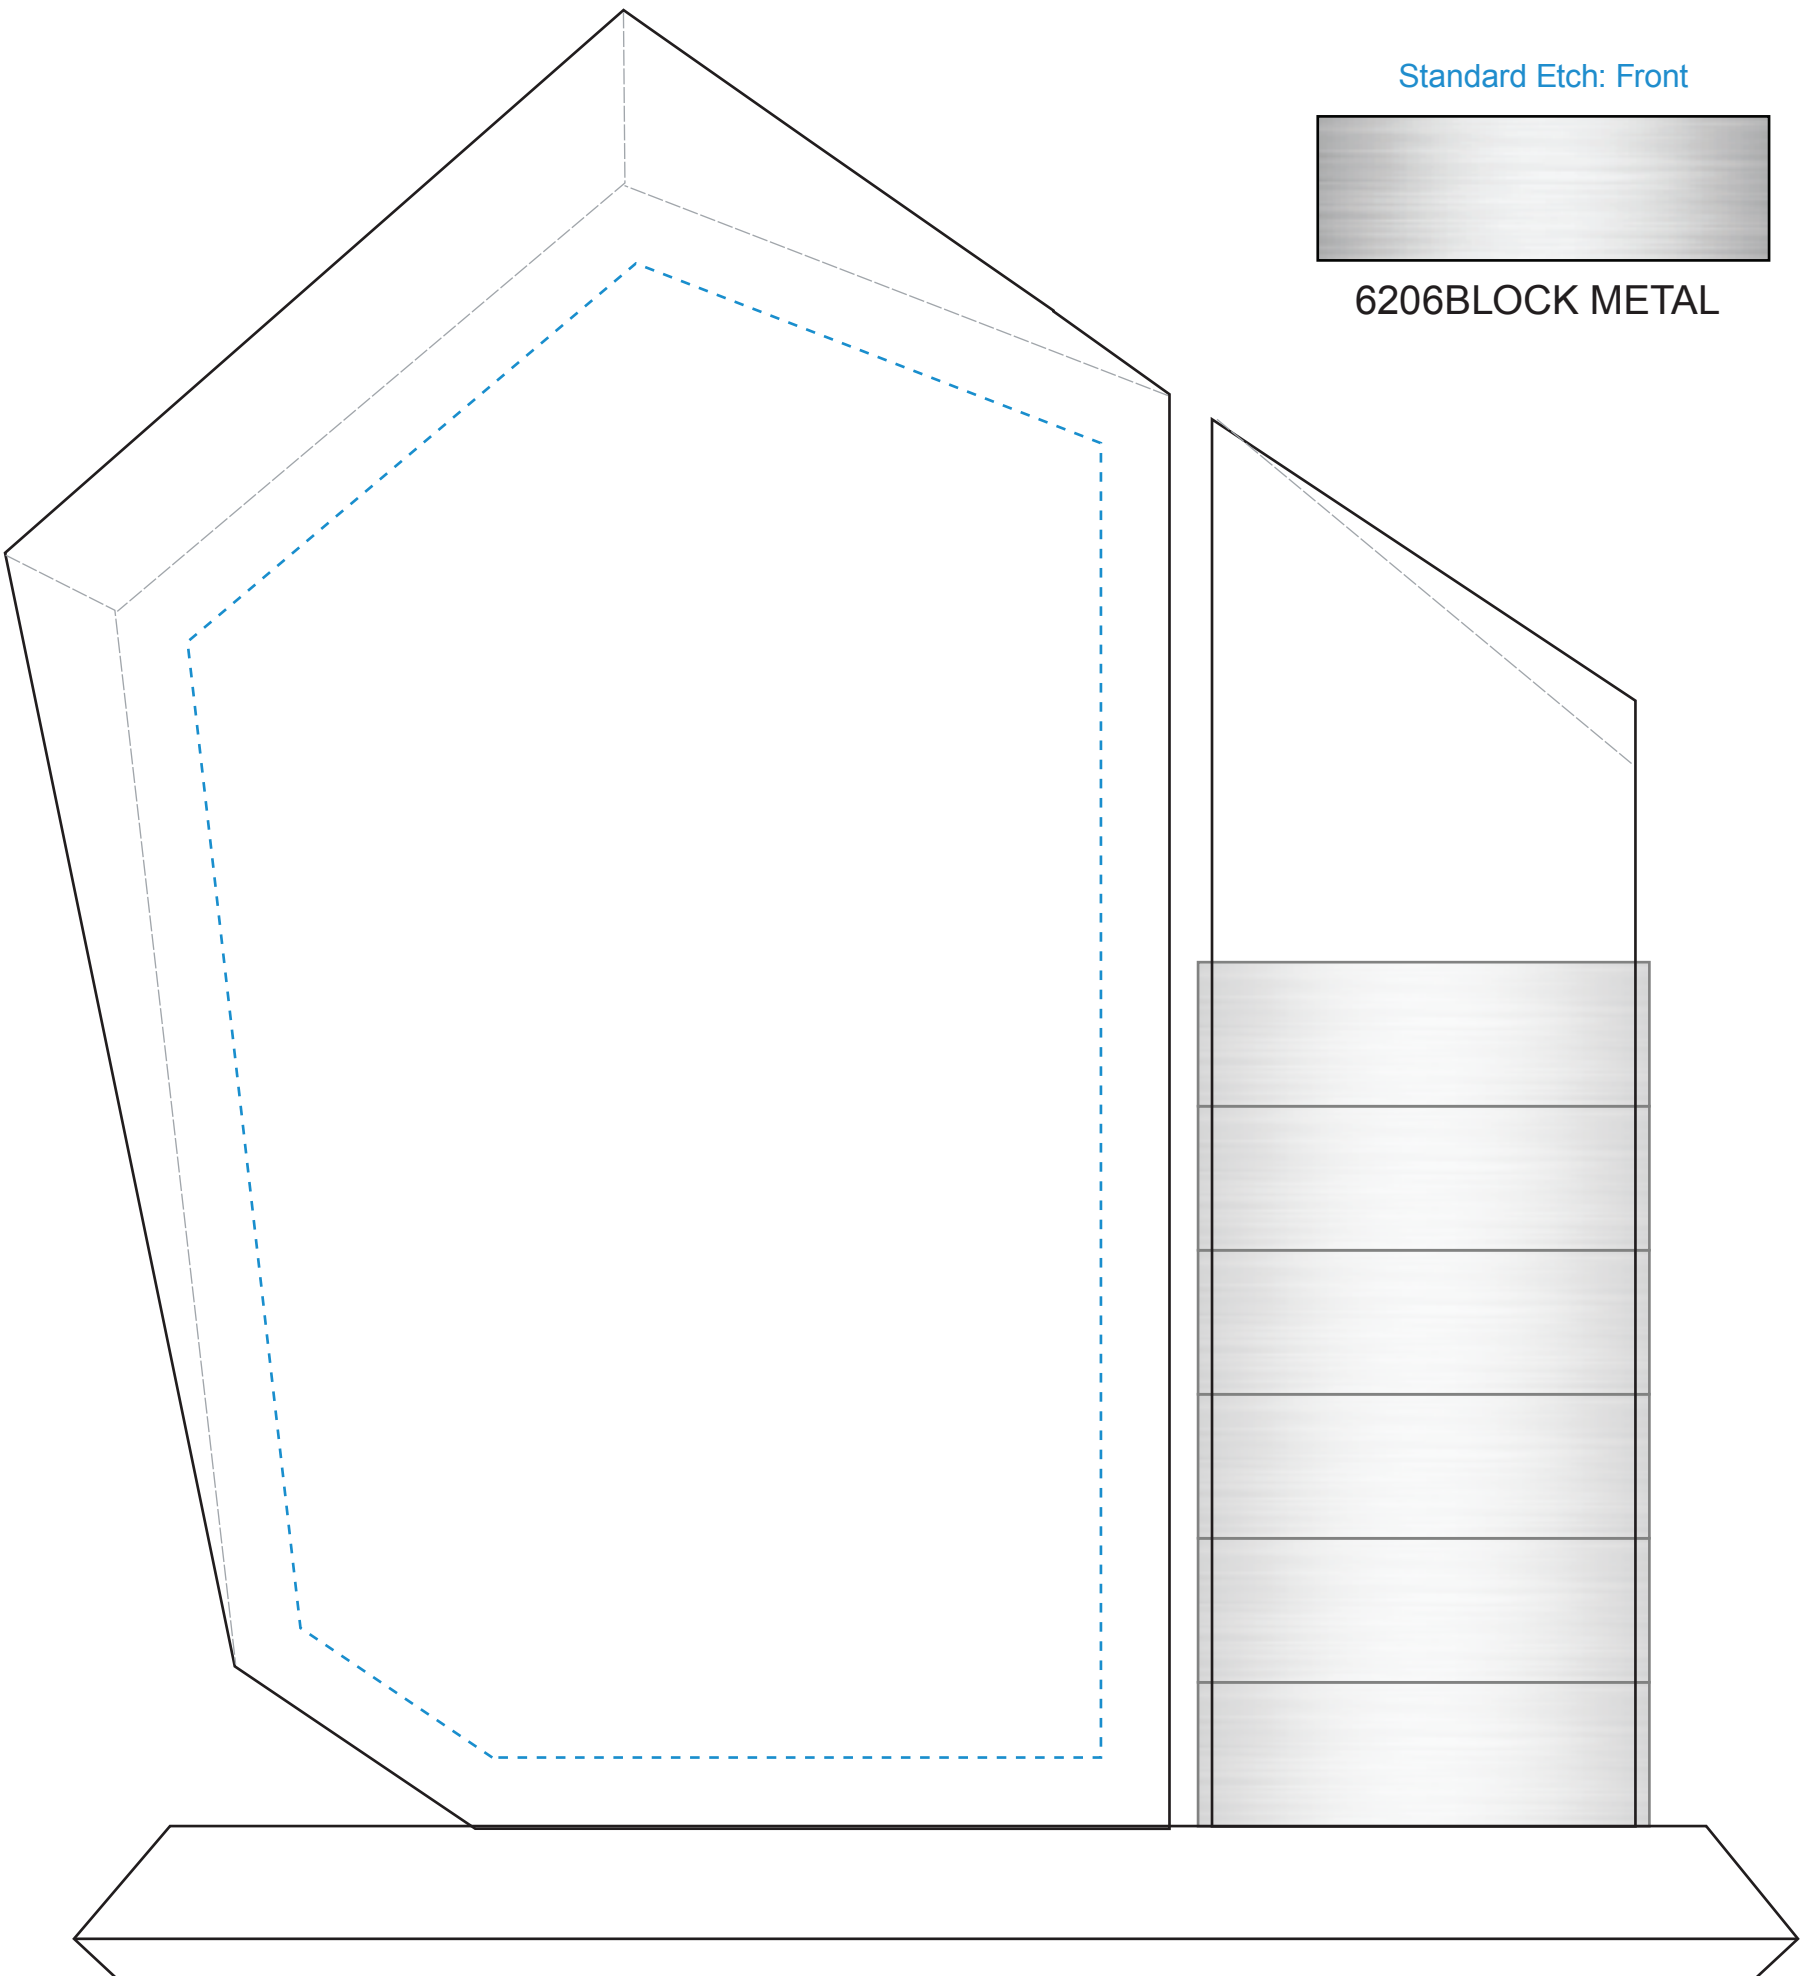

Standard Etch: Reverse

Standard Etch: Front

6206BLOCK METAL

6208 NOKOMIS GOAL-SETTER - 10.25"

Blue line represents the max image area.