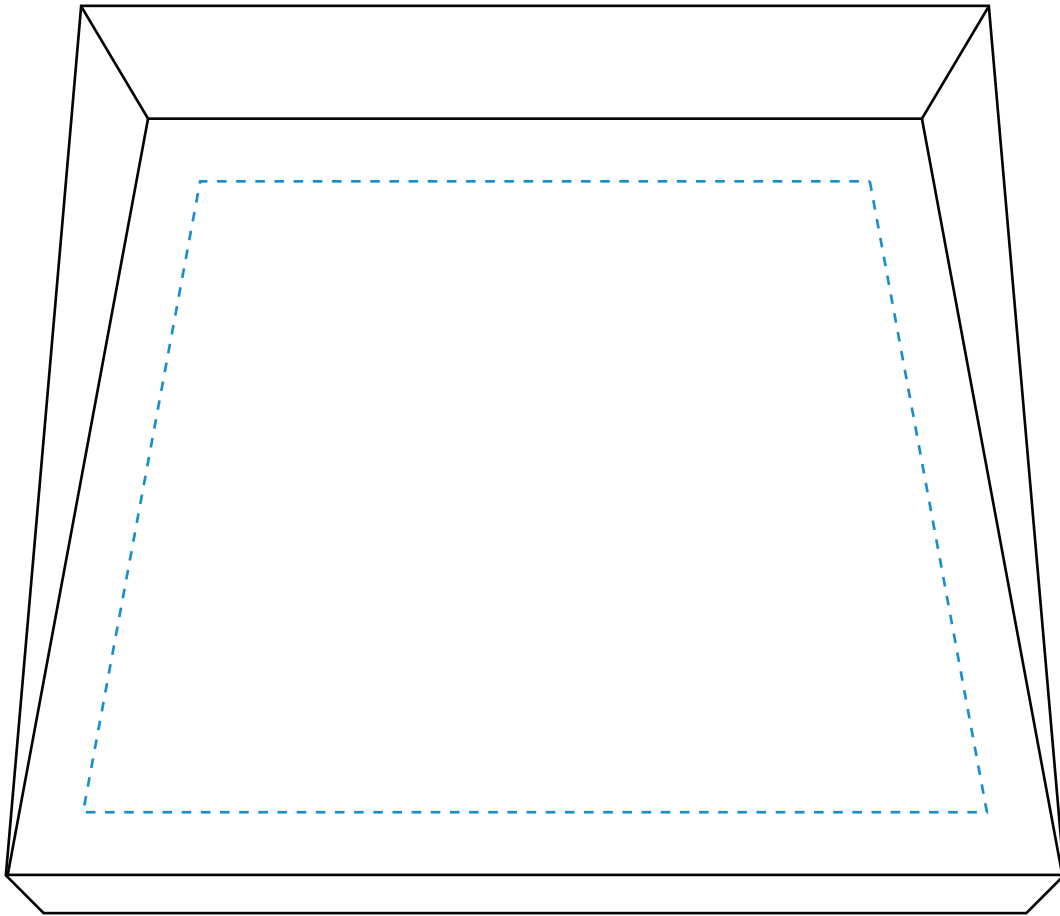

TOP VIEW

Standard Etch: Reverse

7965 NEWBERRY WEDGE - 4.75"

140 X 120 X 40

Blue line represents the max image area.

SIDE VIEW