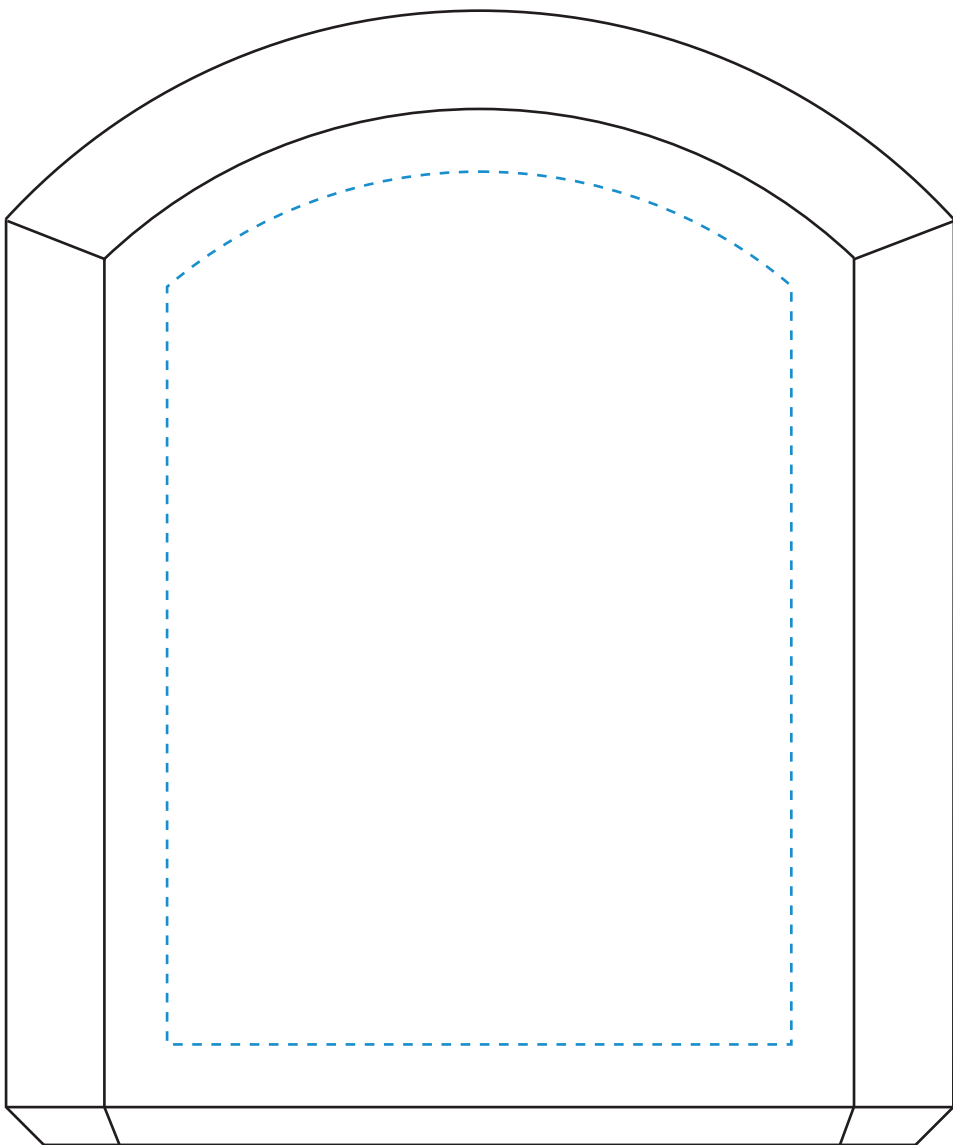

TOP VIEW

Standard Etch: Reverse

7986 MORTON AWARD - 6"  
(125 X 150 X 65MM)

Blue line represents the max image area.

SIDE VIEW