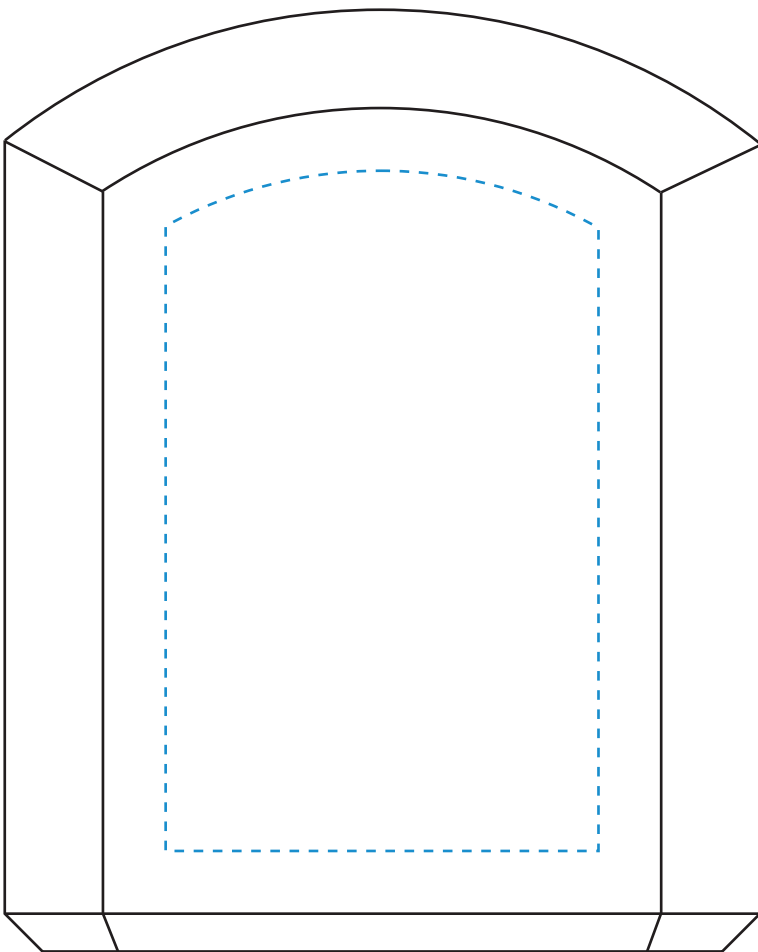

TOP VIEW

Standard Etch: Reverse

7985 MORTON AWARD - 5"  
(100 X 125 X 55MM)

Blue line represents the max image area.

SIDE VIEW