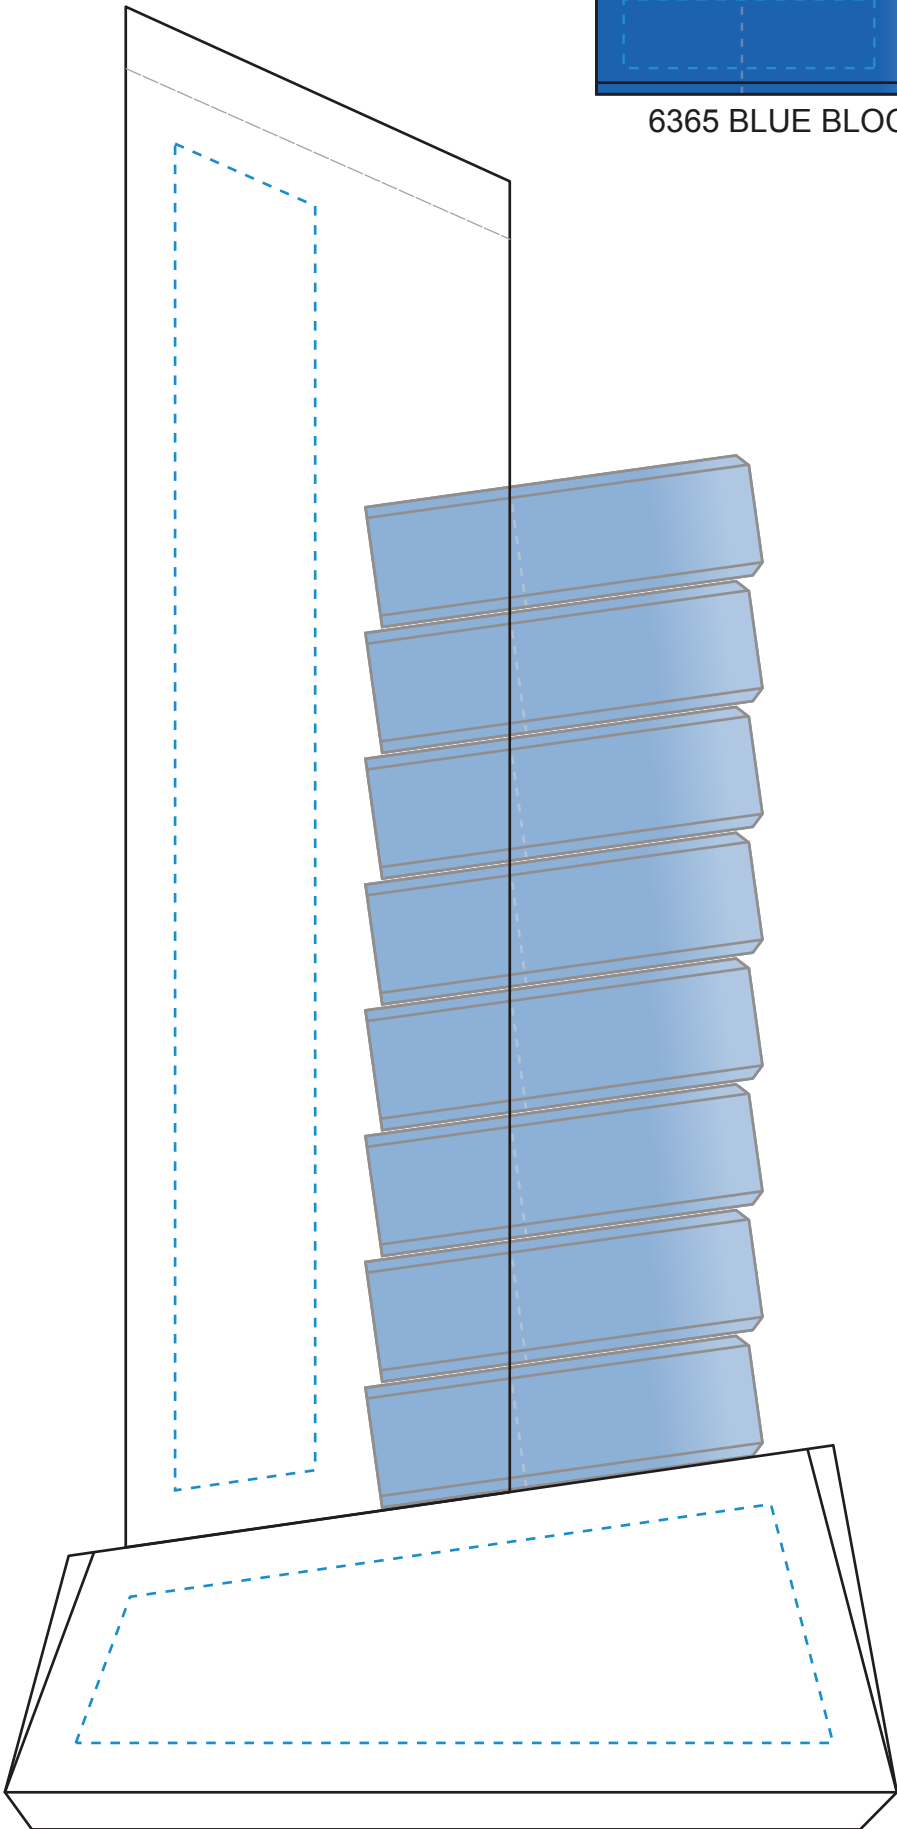

Standard Etch: Reverse

RIGHT BLOCK
Standard Etch: Front

6365 BLUE BLOCK

6213 MONTEREY GOALSETTER - 9.5"

Standard Etch: Front

Blue line represents the max image area.