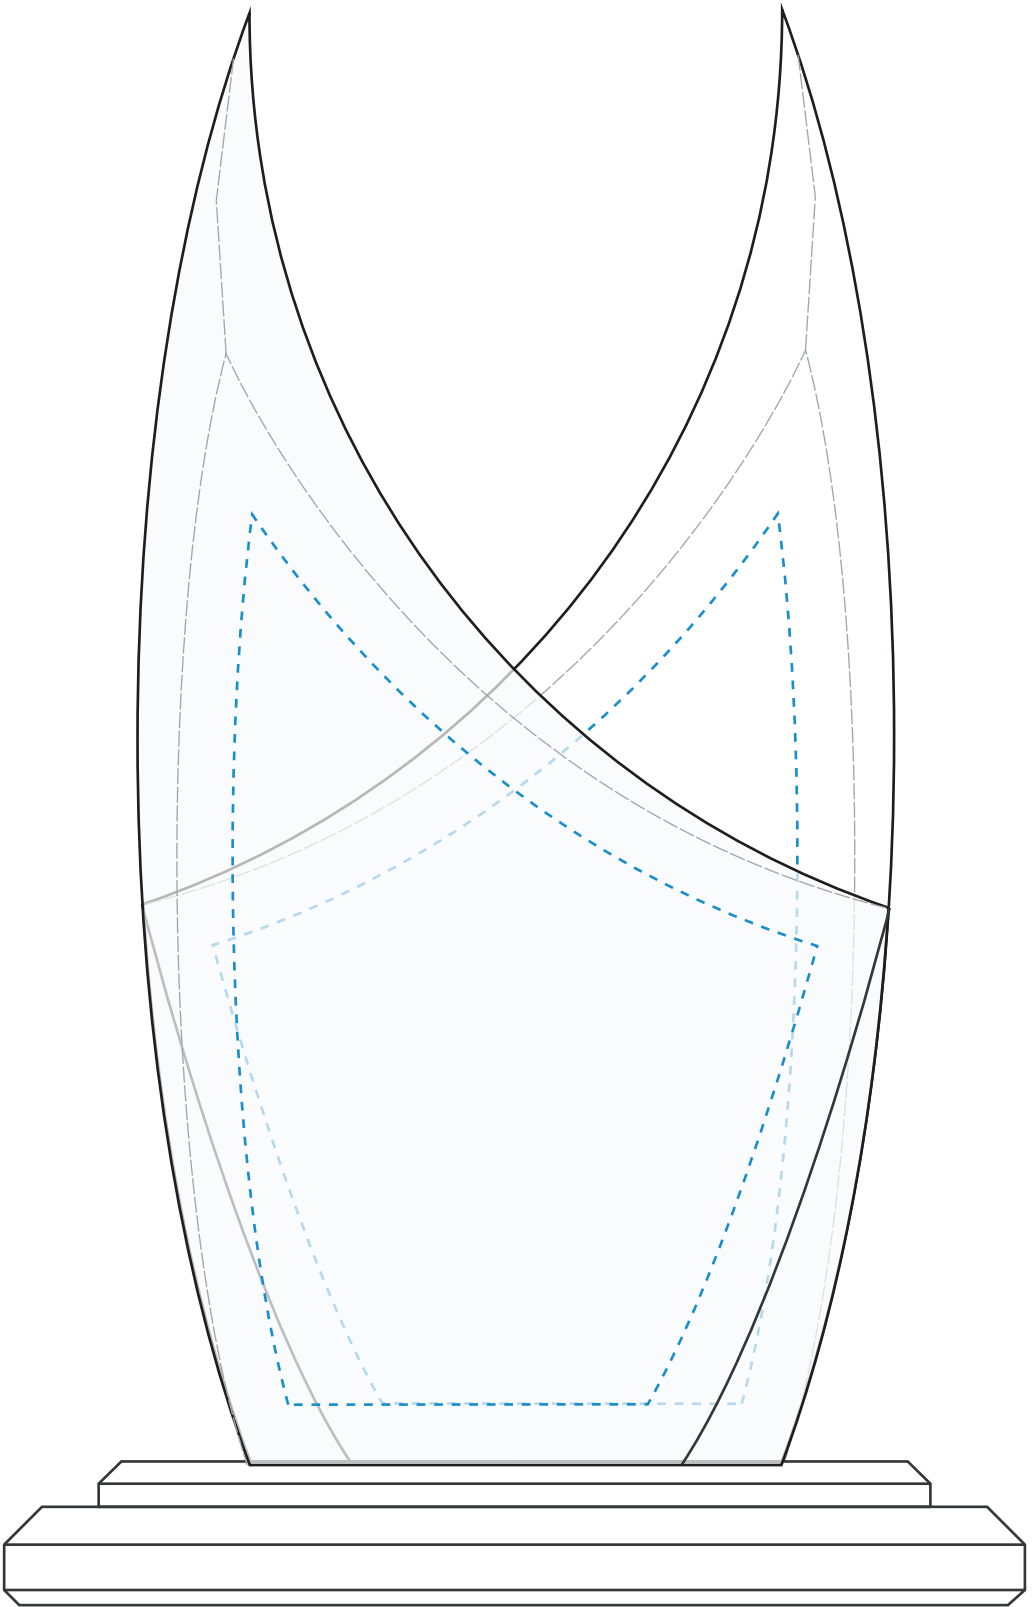

ETCH ONLY
Standard Etch: Reverse
(front panel)

ETCH ONLY
Secondary Etch: Reverse
(back panel)

3075 MONTAGUE AWARD - 8.25"
Blue line represents the max image area.