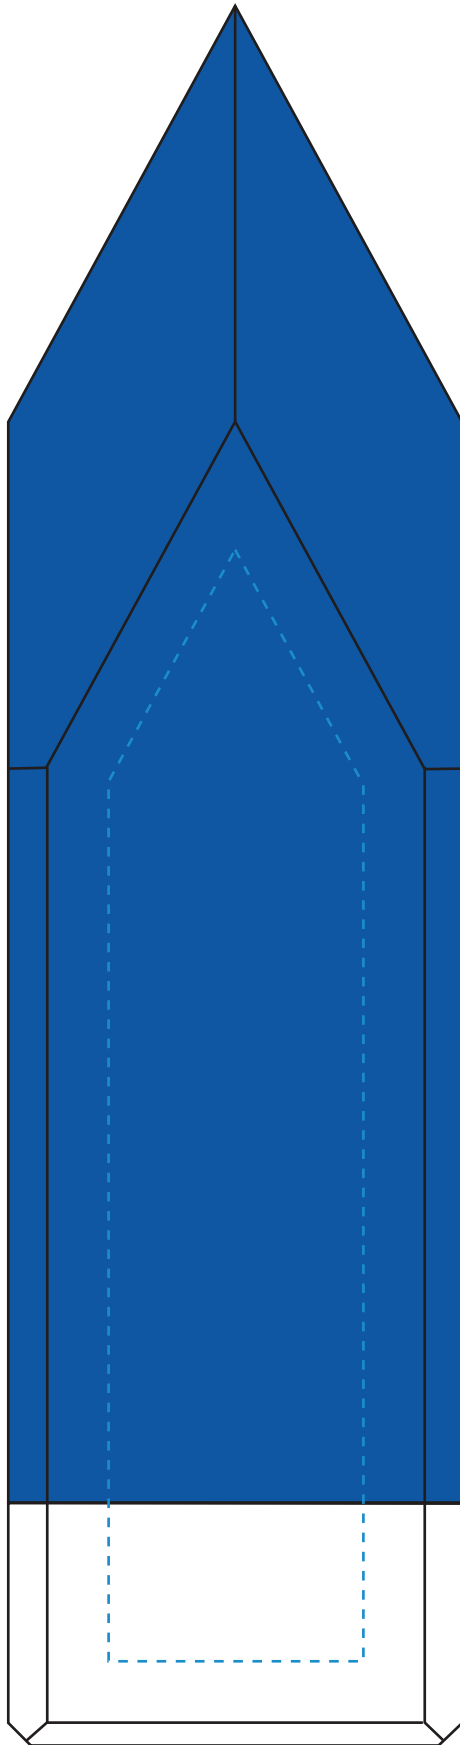

Standard Etch: Front

6873 MONOLITH INDIGO AWARD - 9"
Blue line represents the max image area.