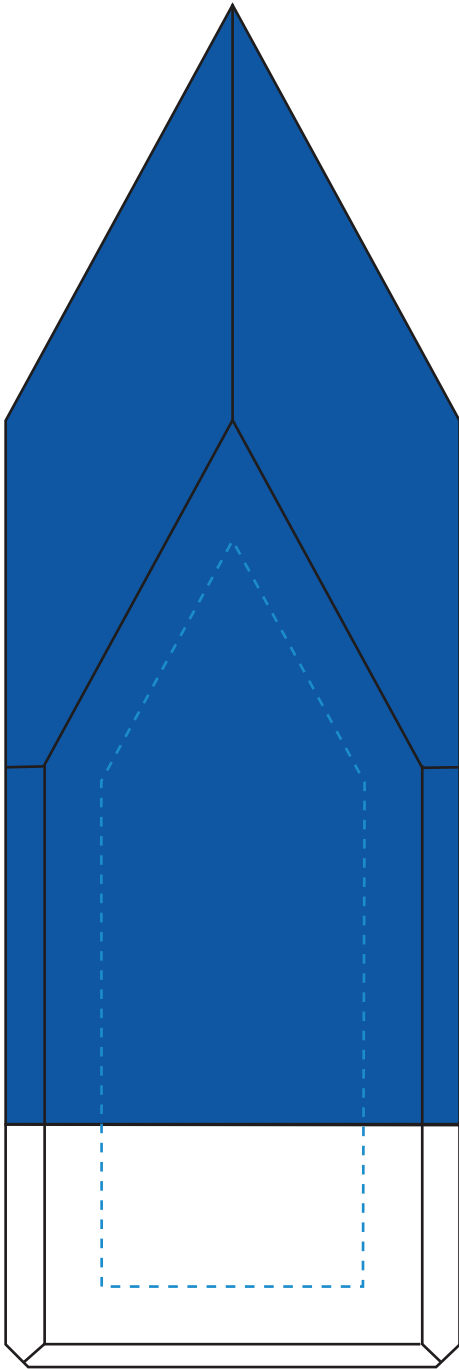

Standard Etch: Front

6872 Monolith Indigo Award - 7"

Blue line represents the max image area.