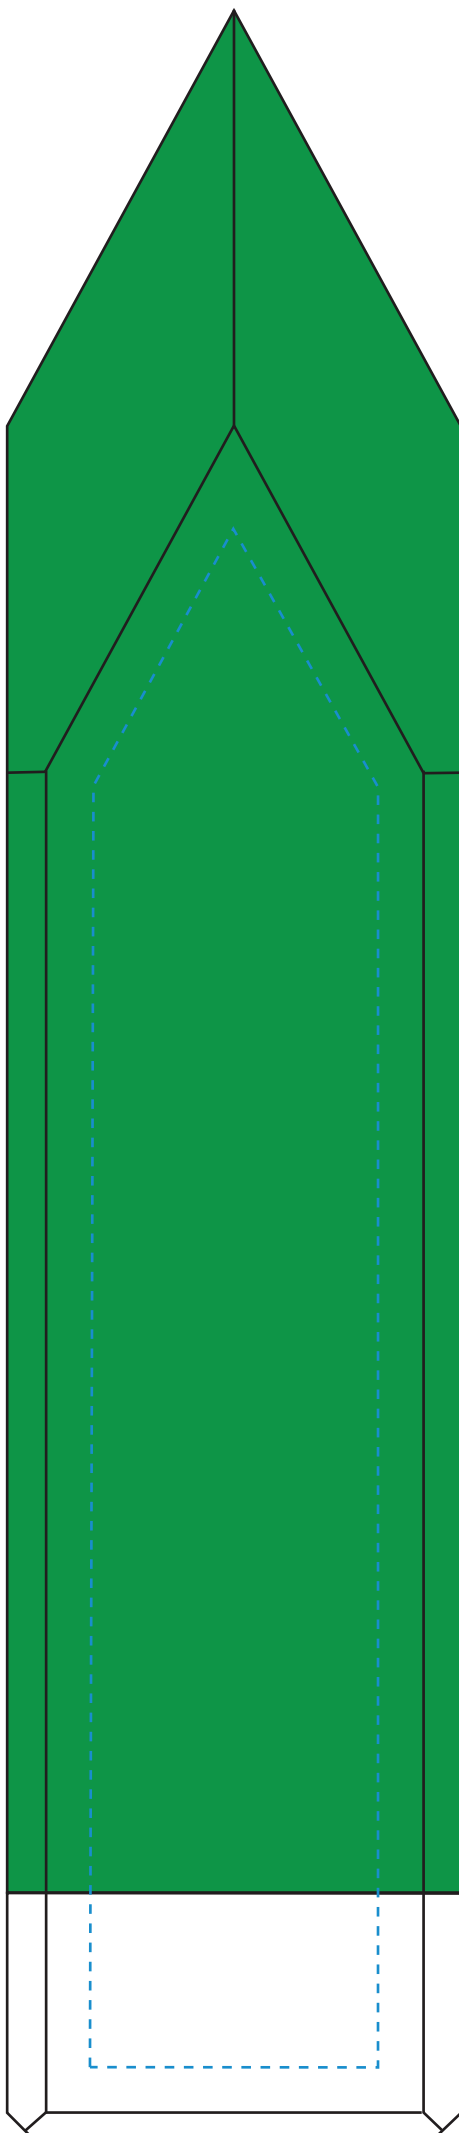

Standard Etch: Front

6732 MONOLITH AWARD - 11"
Blue line represents the max image area.