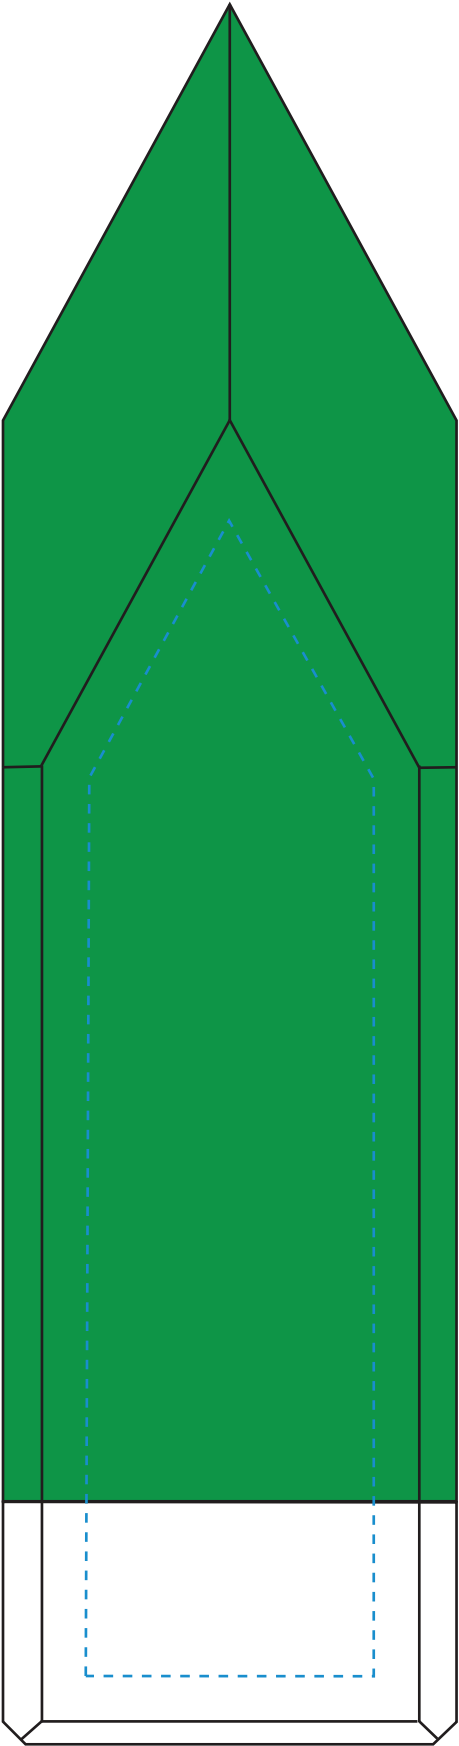

Standard Etch: Front

6731 MONOLITH AWARD - 9"
Blue line represents the max image area.