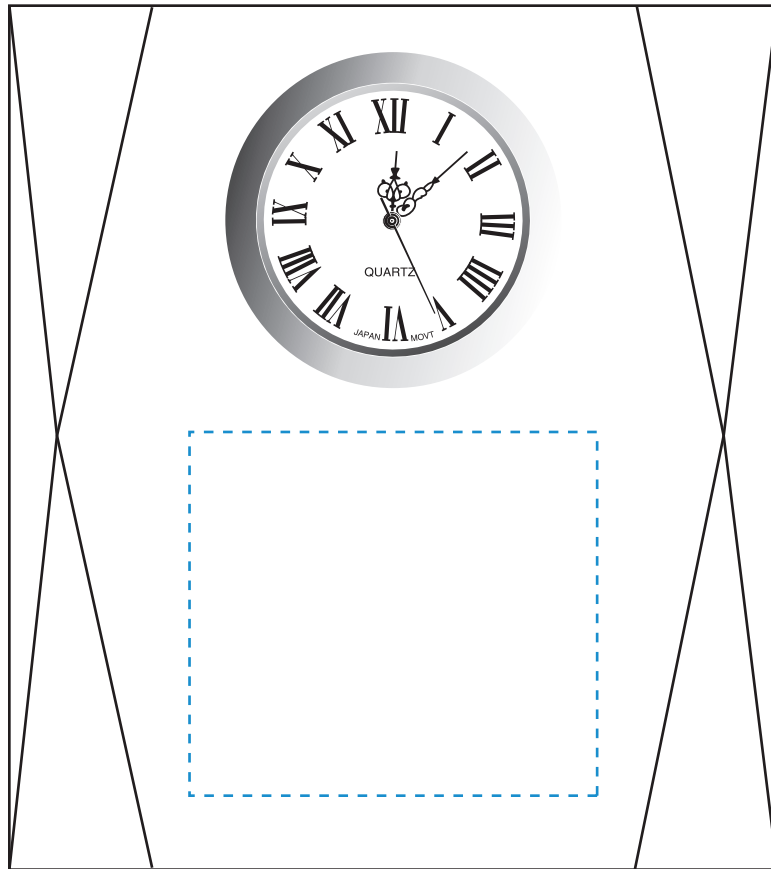

Standard Etch: Reverse

7051 MOMENTS BEVELED CLOCK 4.5"

Blue line represents the max image area.