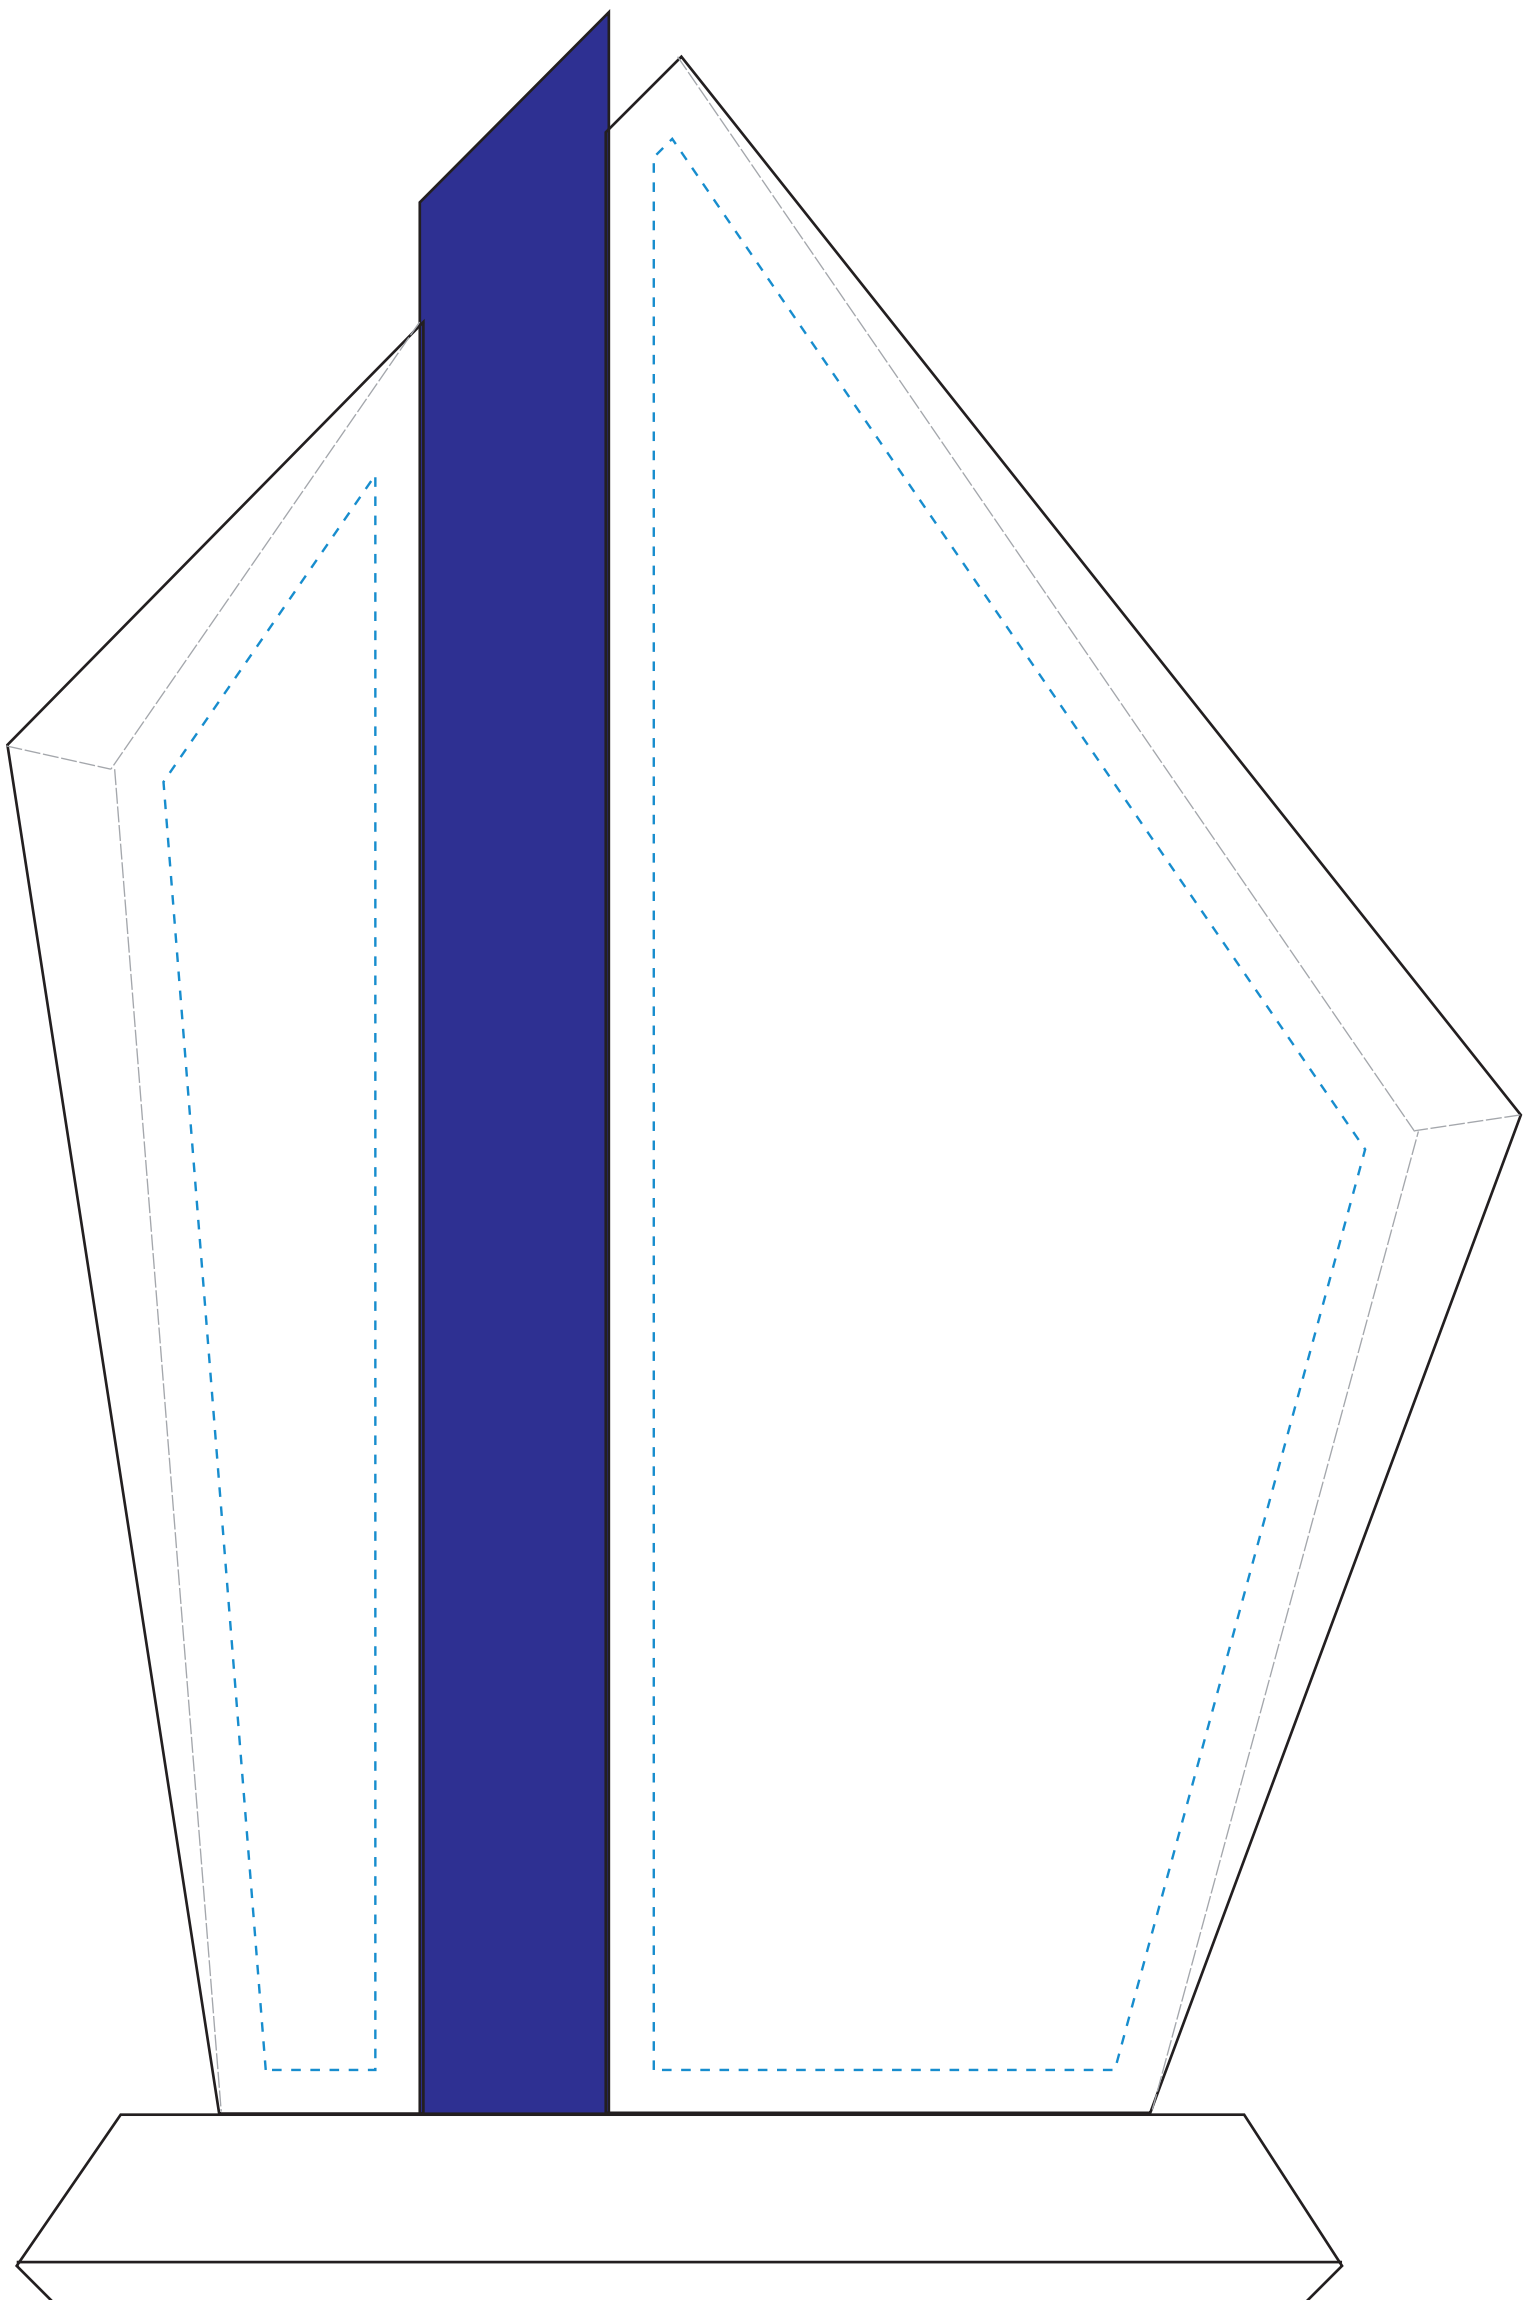

Standard Etch: Reverse  
(both locations)

5072 MILTONA - 12"

Blue line represents the max image area.