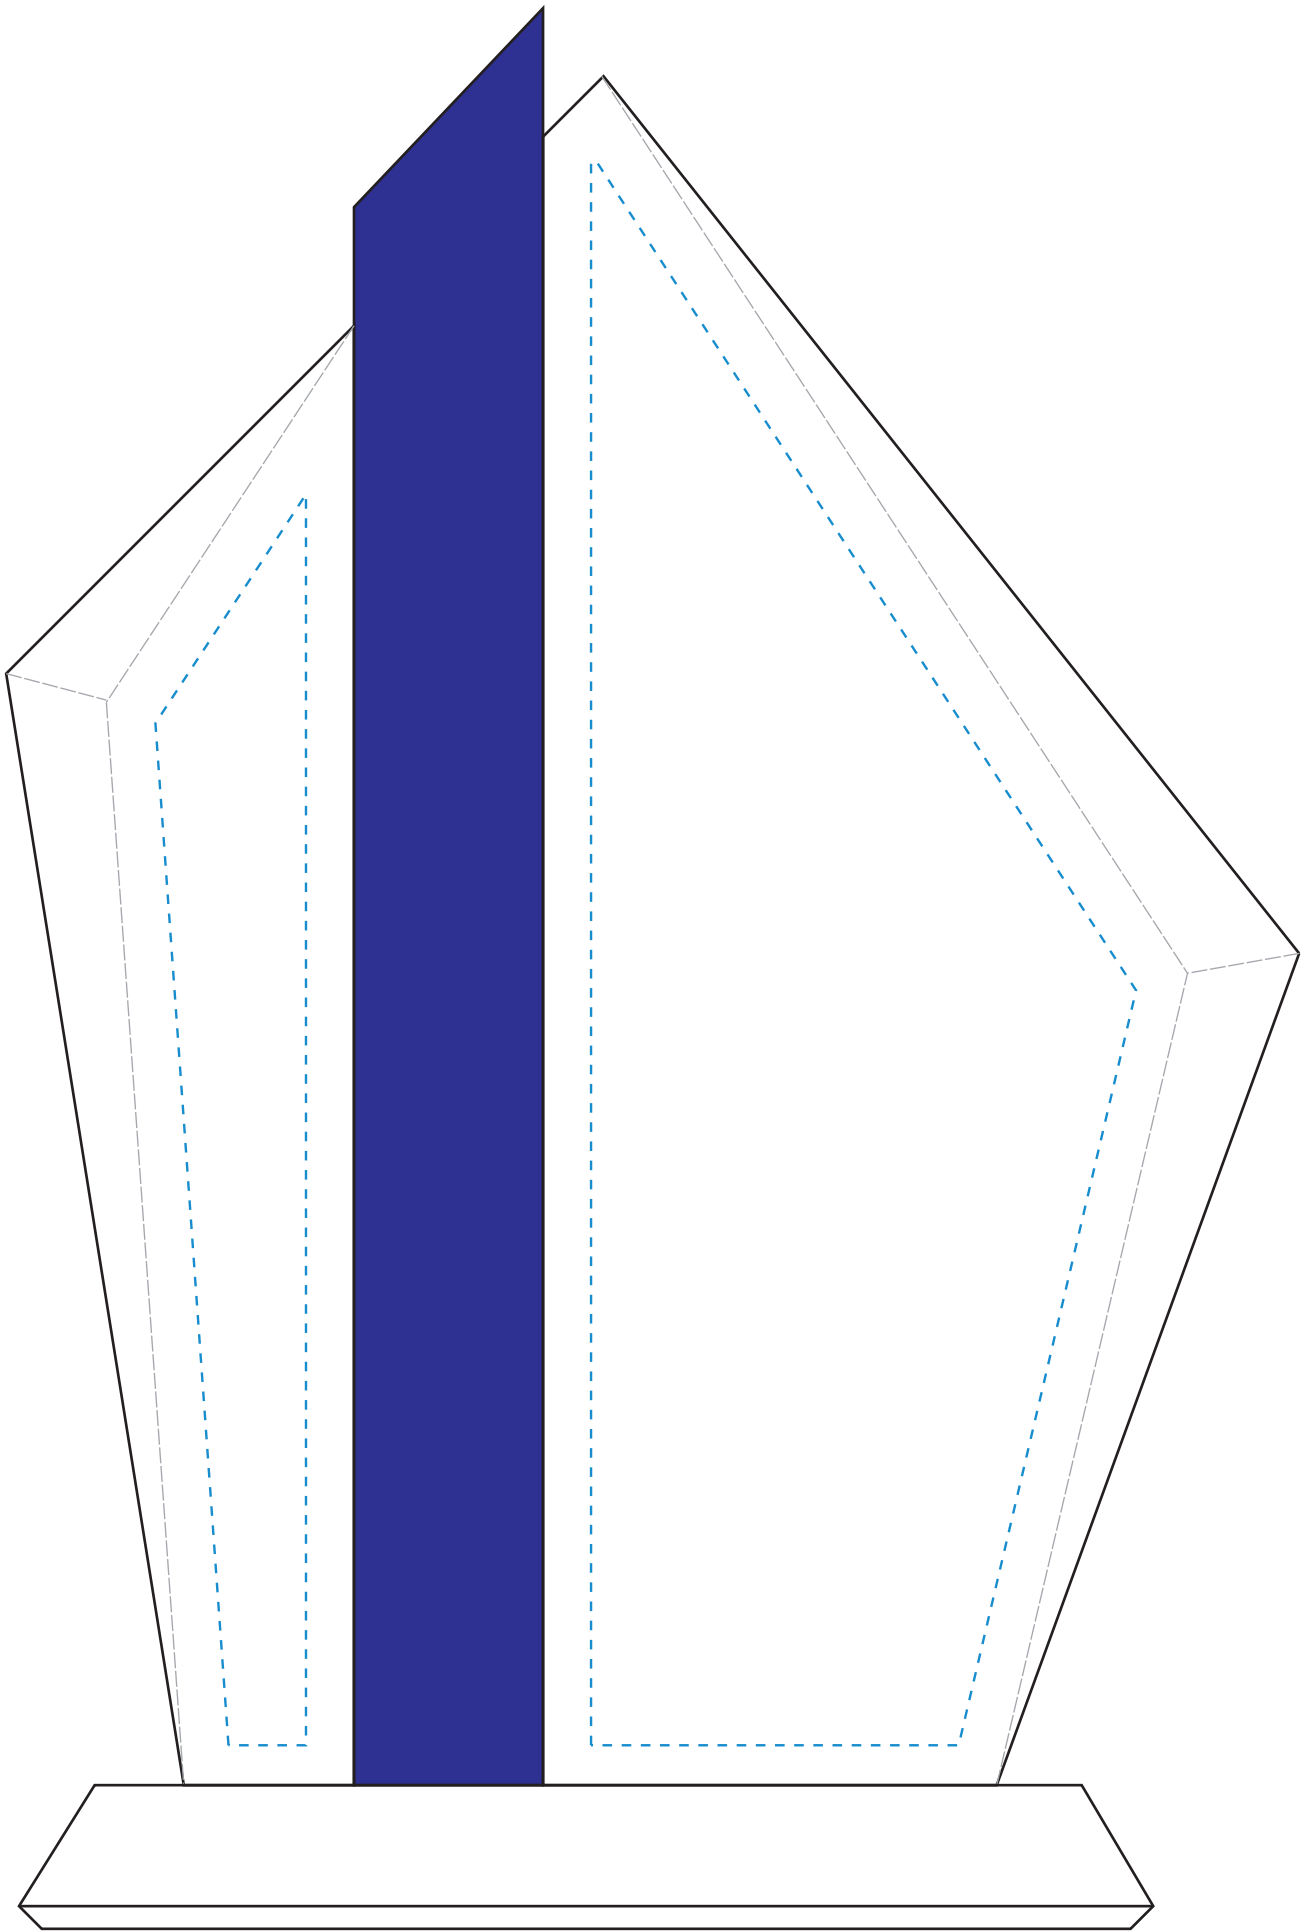

Standard Etch: Reverse
(both locations)

5071 MILTONA - 10''
Blue line represents the max image area.