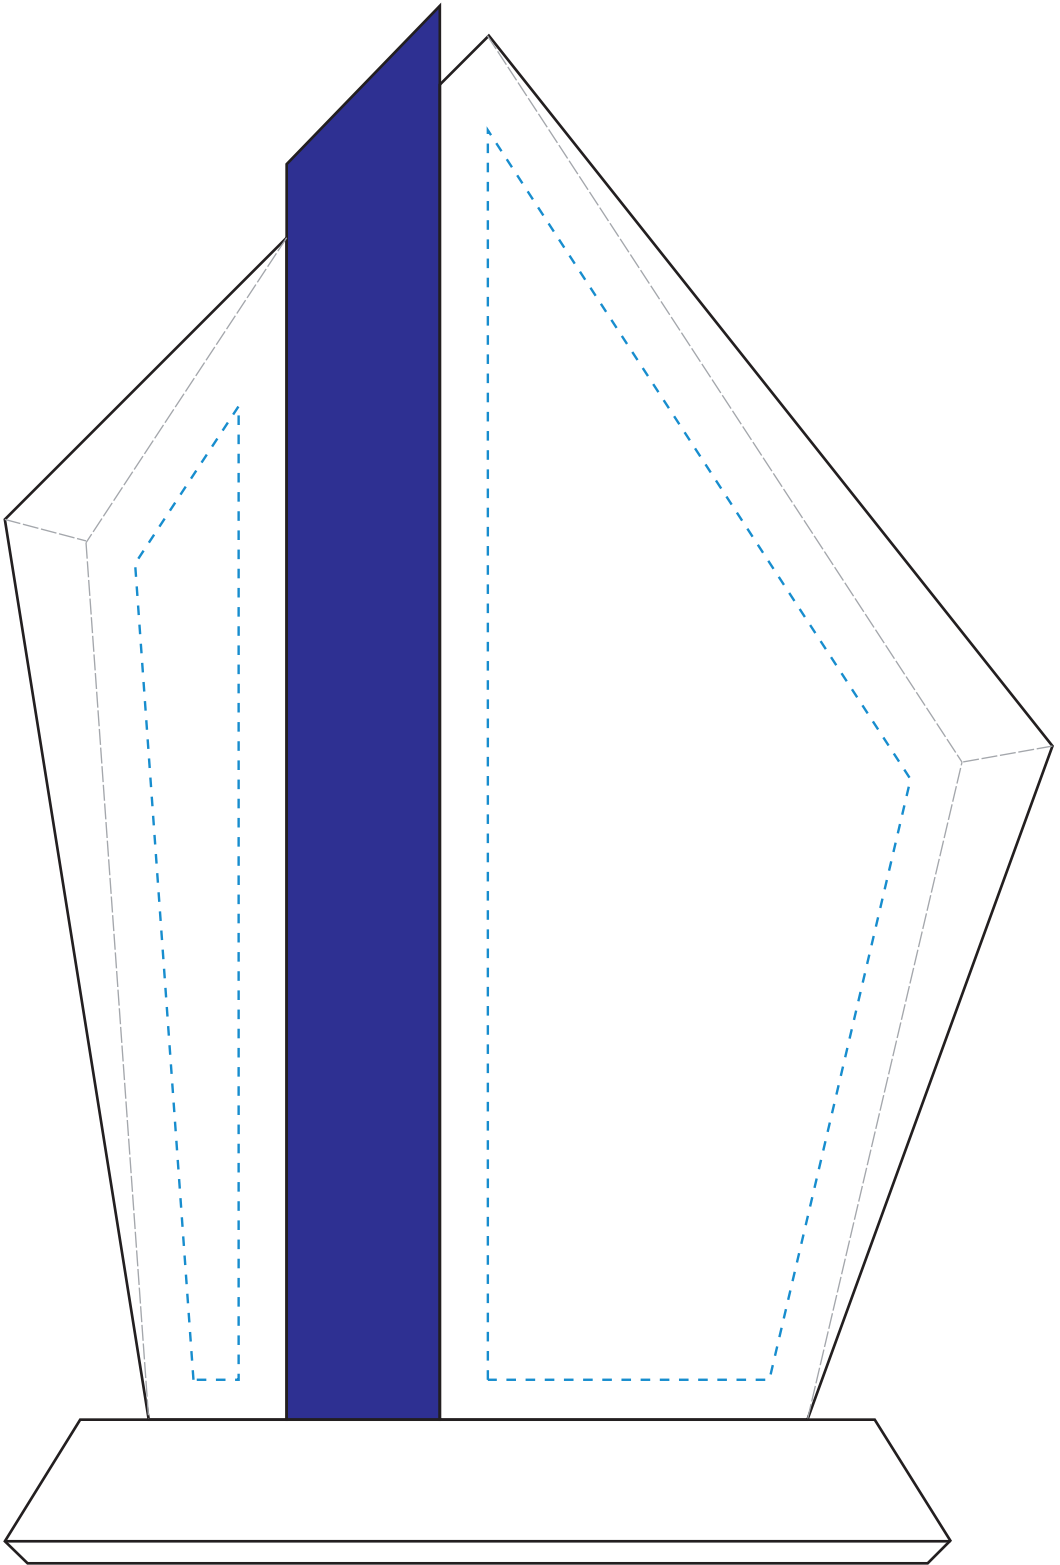

Standard Etch: Reverse
(both locations)

5070 MILTONA AWARD - 8"
Blue line represents the max image area.