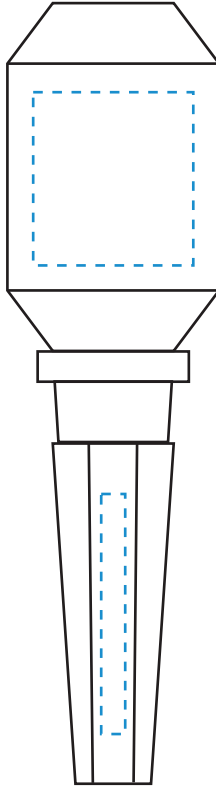

Standard Etch: Front

6491 MERLOT WINE STOPPER - 4"

Blue line represents the max image area.