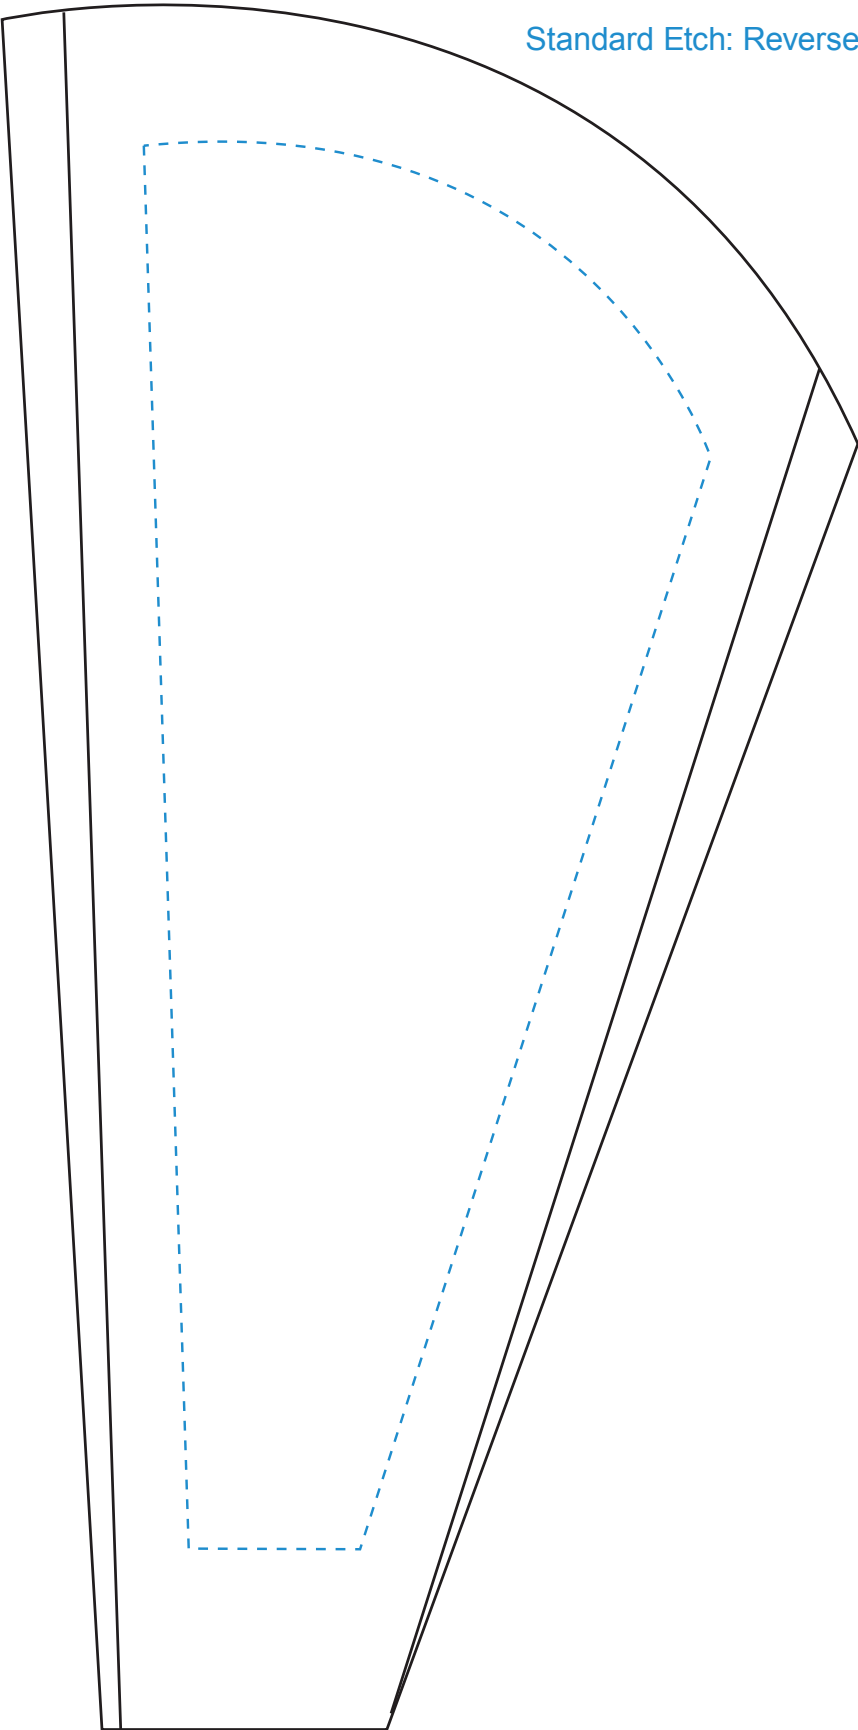

Standard Etch: Reverse

3781 MERIT AWARD - 9-1/2"

Blue line represents the max image area.