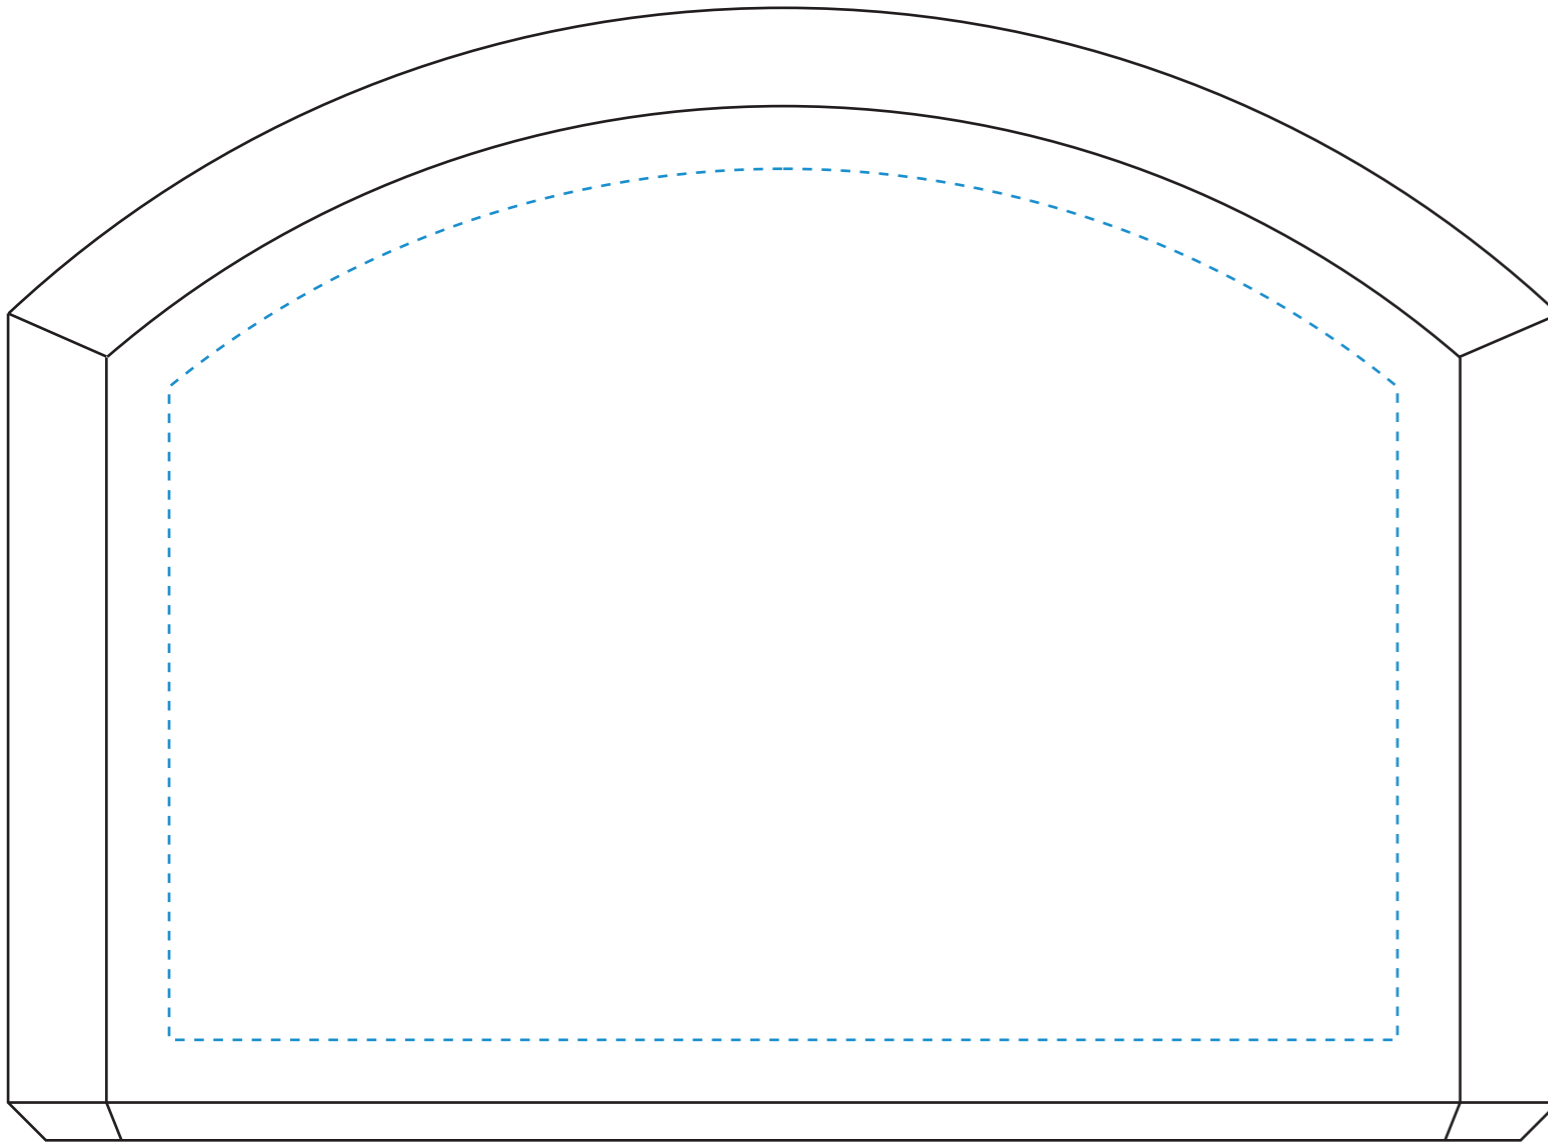

TOP VIEW

Standard Etch: Reverse

7982 MERCER AWARD - 6"
(205 X 150 X 90MM)

Blue line represents the max image area.

SIDE VIEW