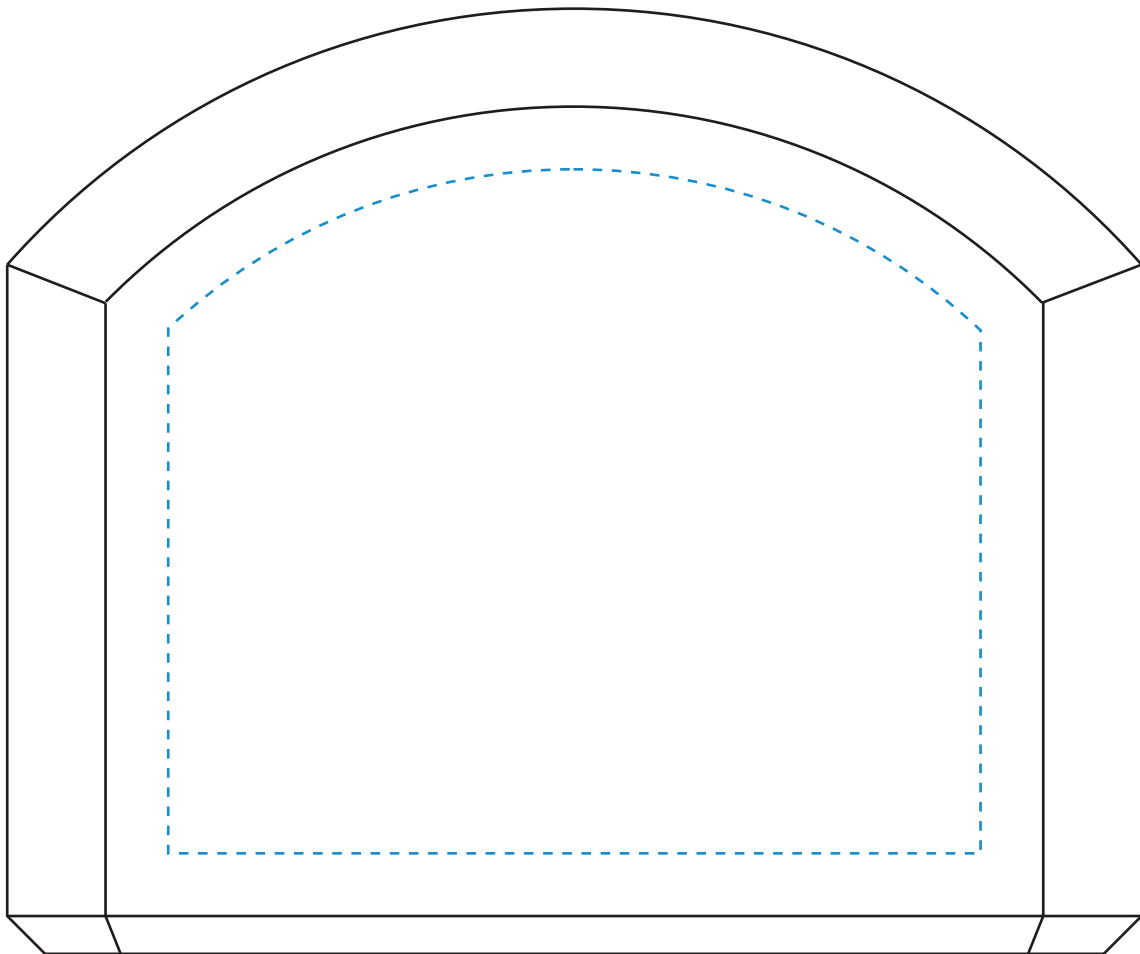

TOP VIEW

Standard Etch: Reverse

7981 MERCER AWARD - 5"
(150 X 125 X 65MM)

Blue line represents the max image area.

SIDE VIEW