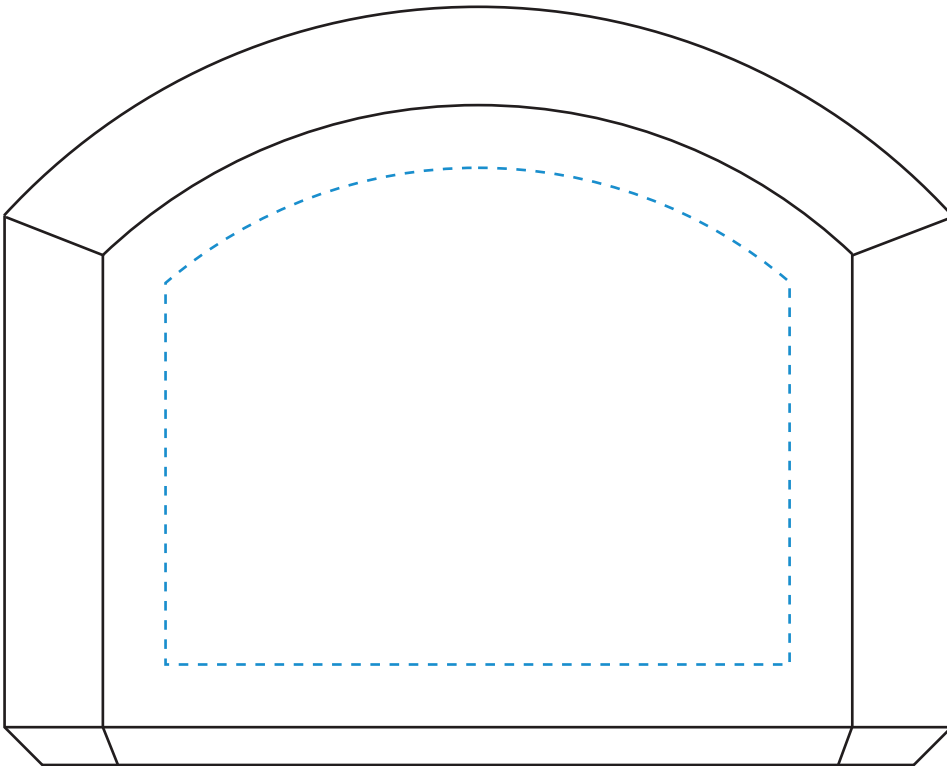

TOP VIEW

Standard Etch: Reverse

7980 MERCER AWARD - 4"  
(125 X 100 X 55)

Blue line represents the max image area.

SIDE VIEW