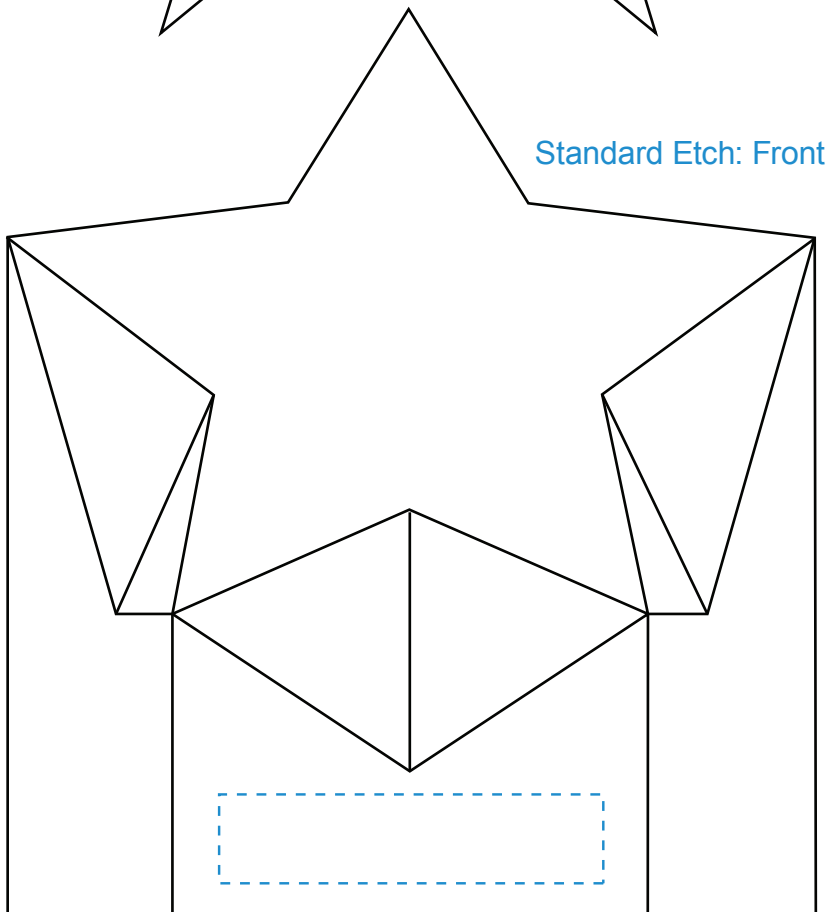

TOP VIEW

5723 MEGA STAR 5"

FRONT VIEW

Blue line represents the max image area.