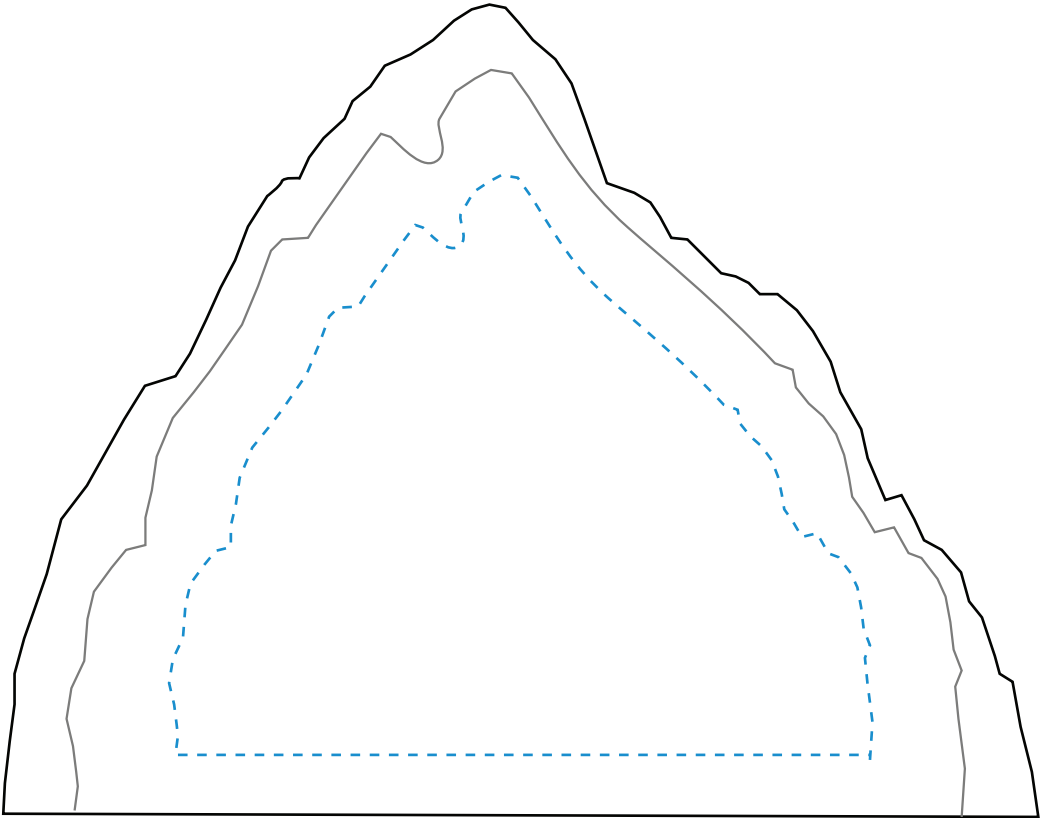

Standard Etch: Reverse

5709 MATTERHORN AWARD 5"

Blue line represents the max image area.