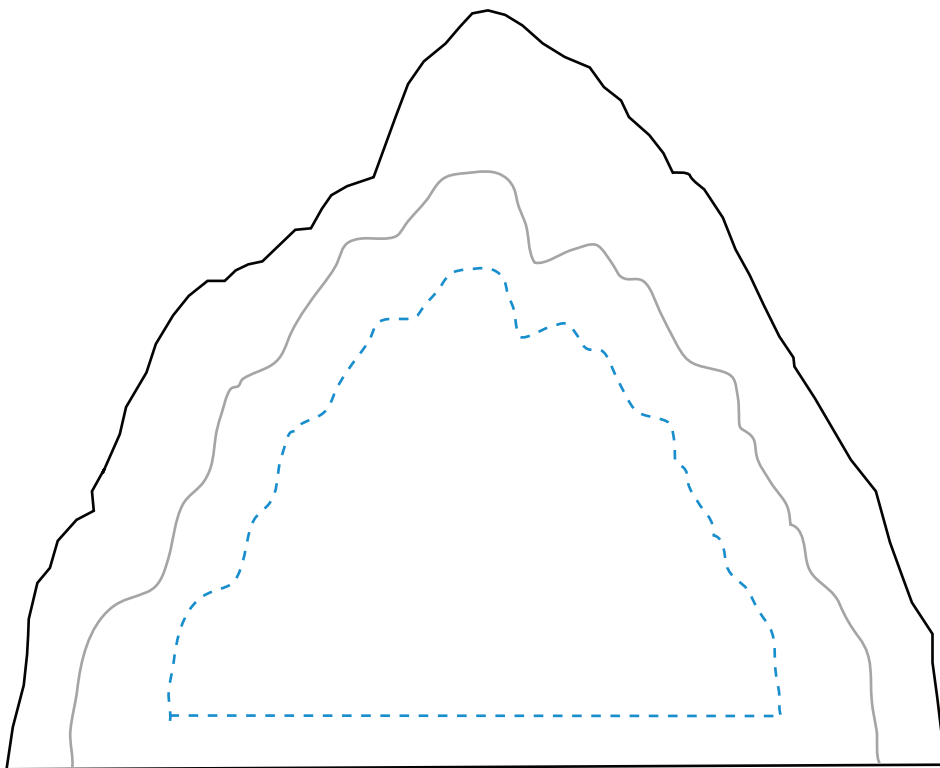

Standard Etch: Reverse

5708 MATTERHORN AWARD 4-1/4"

Blue line represents the max image area.