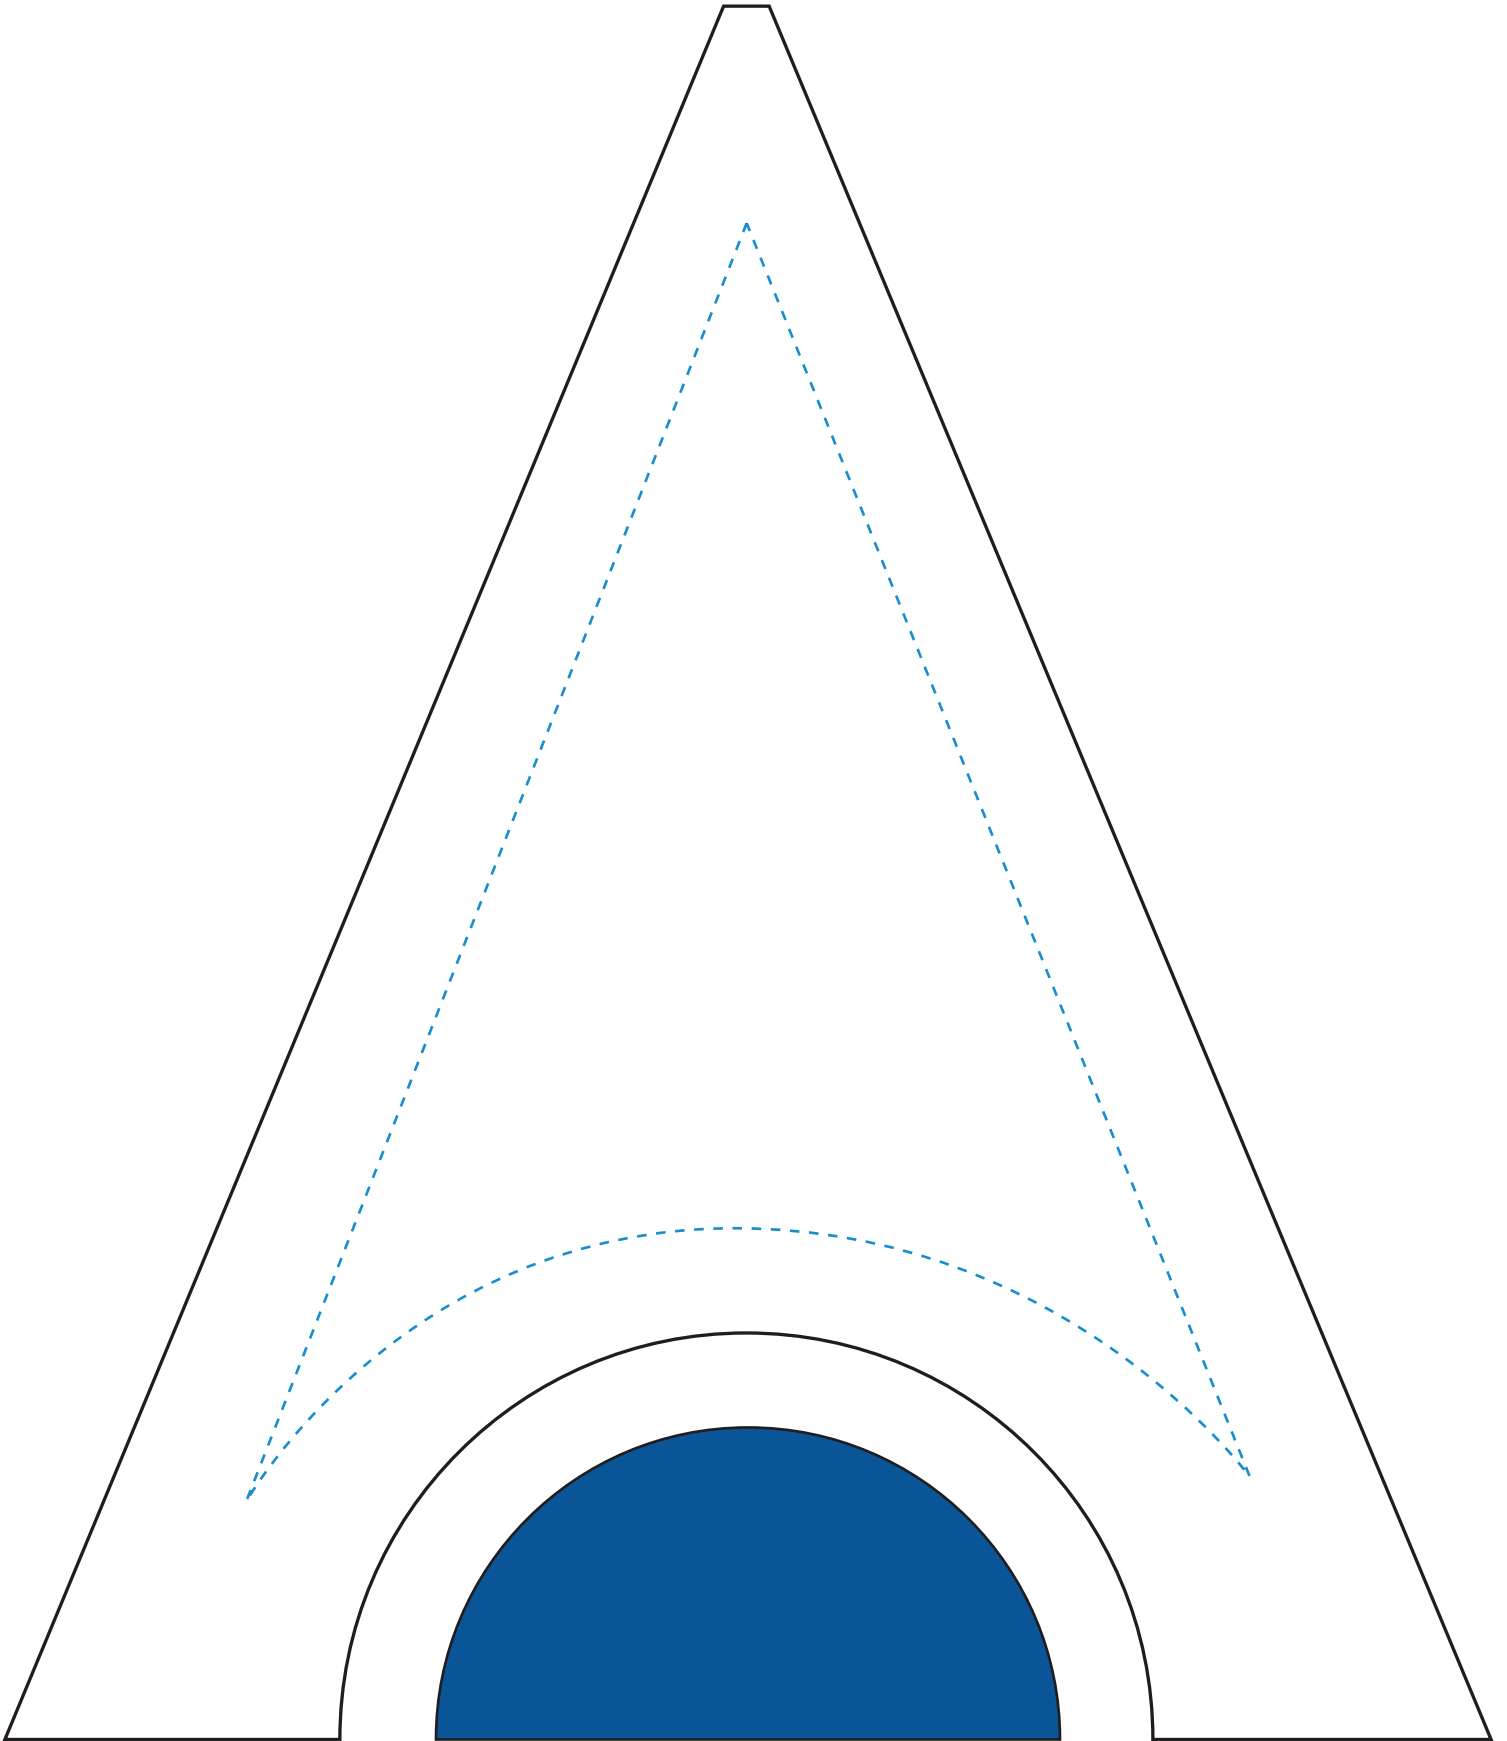

Standard Etch: Reverse

3832 MASTERS TOWER - 9-1/2"

Blue line represents the max image area.