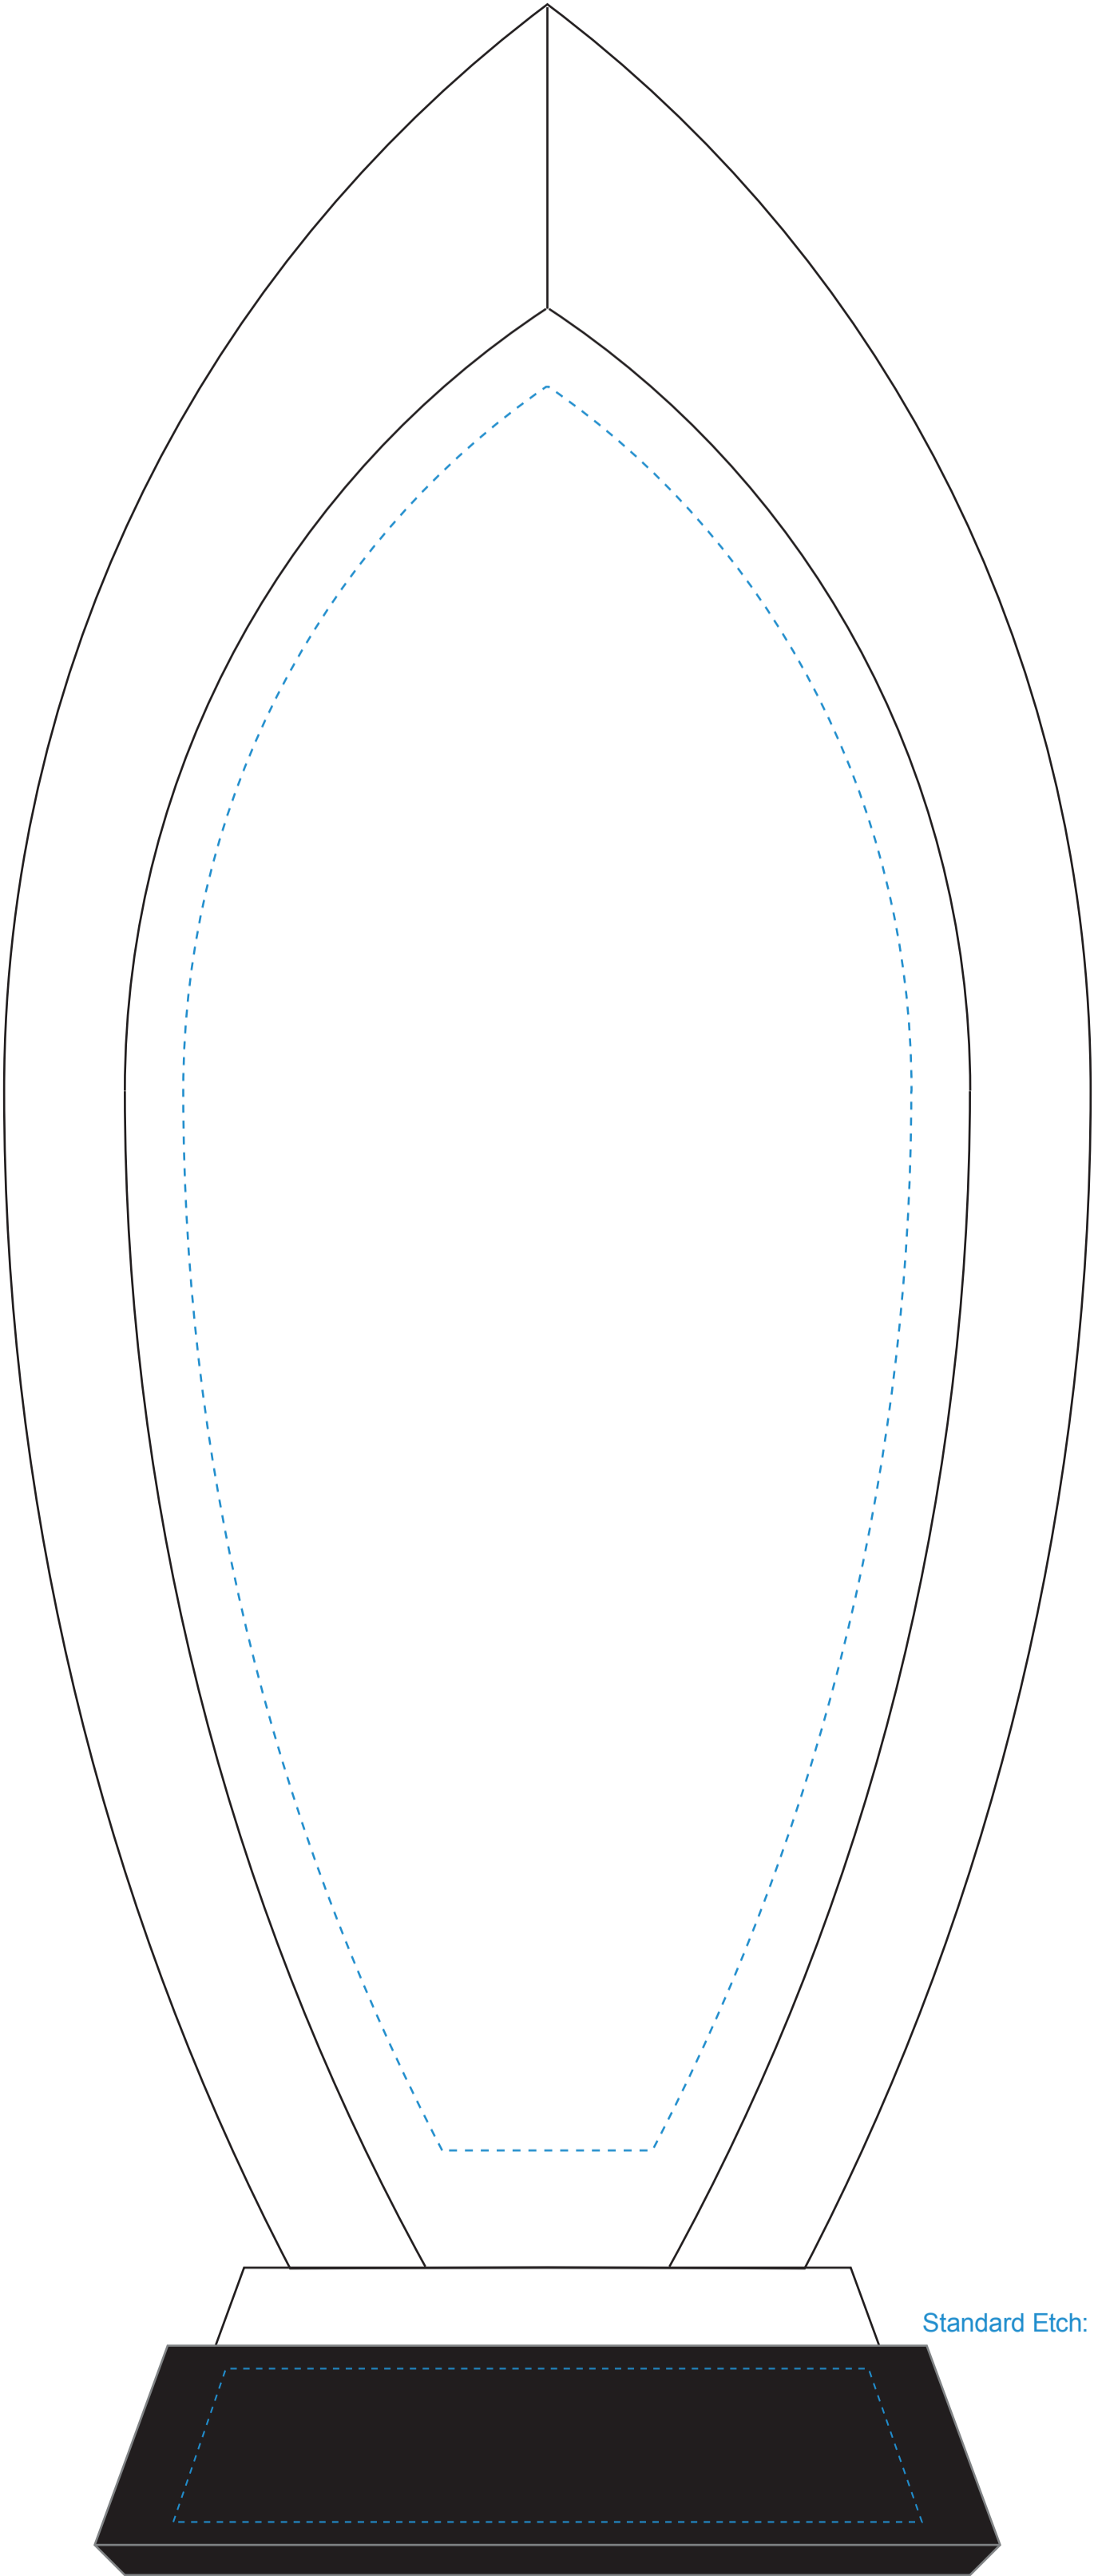

Standard Etch: Reverse

Standard Etch: Front

4148 MAJESTIC AWARD 17"

Blue line represents the max image area.