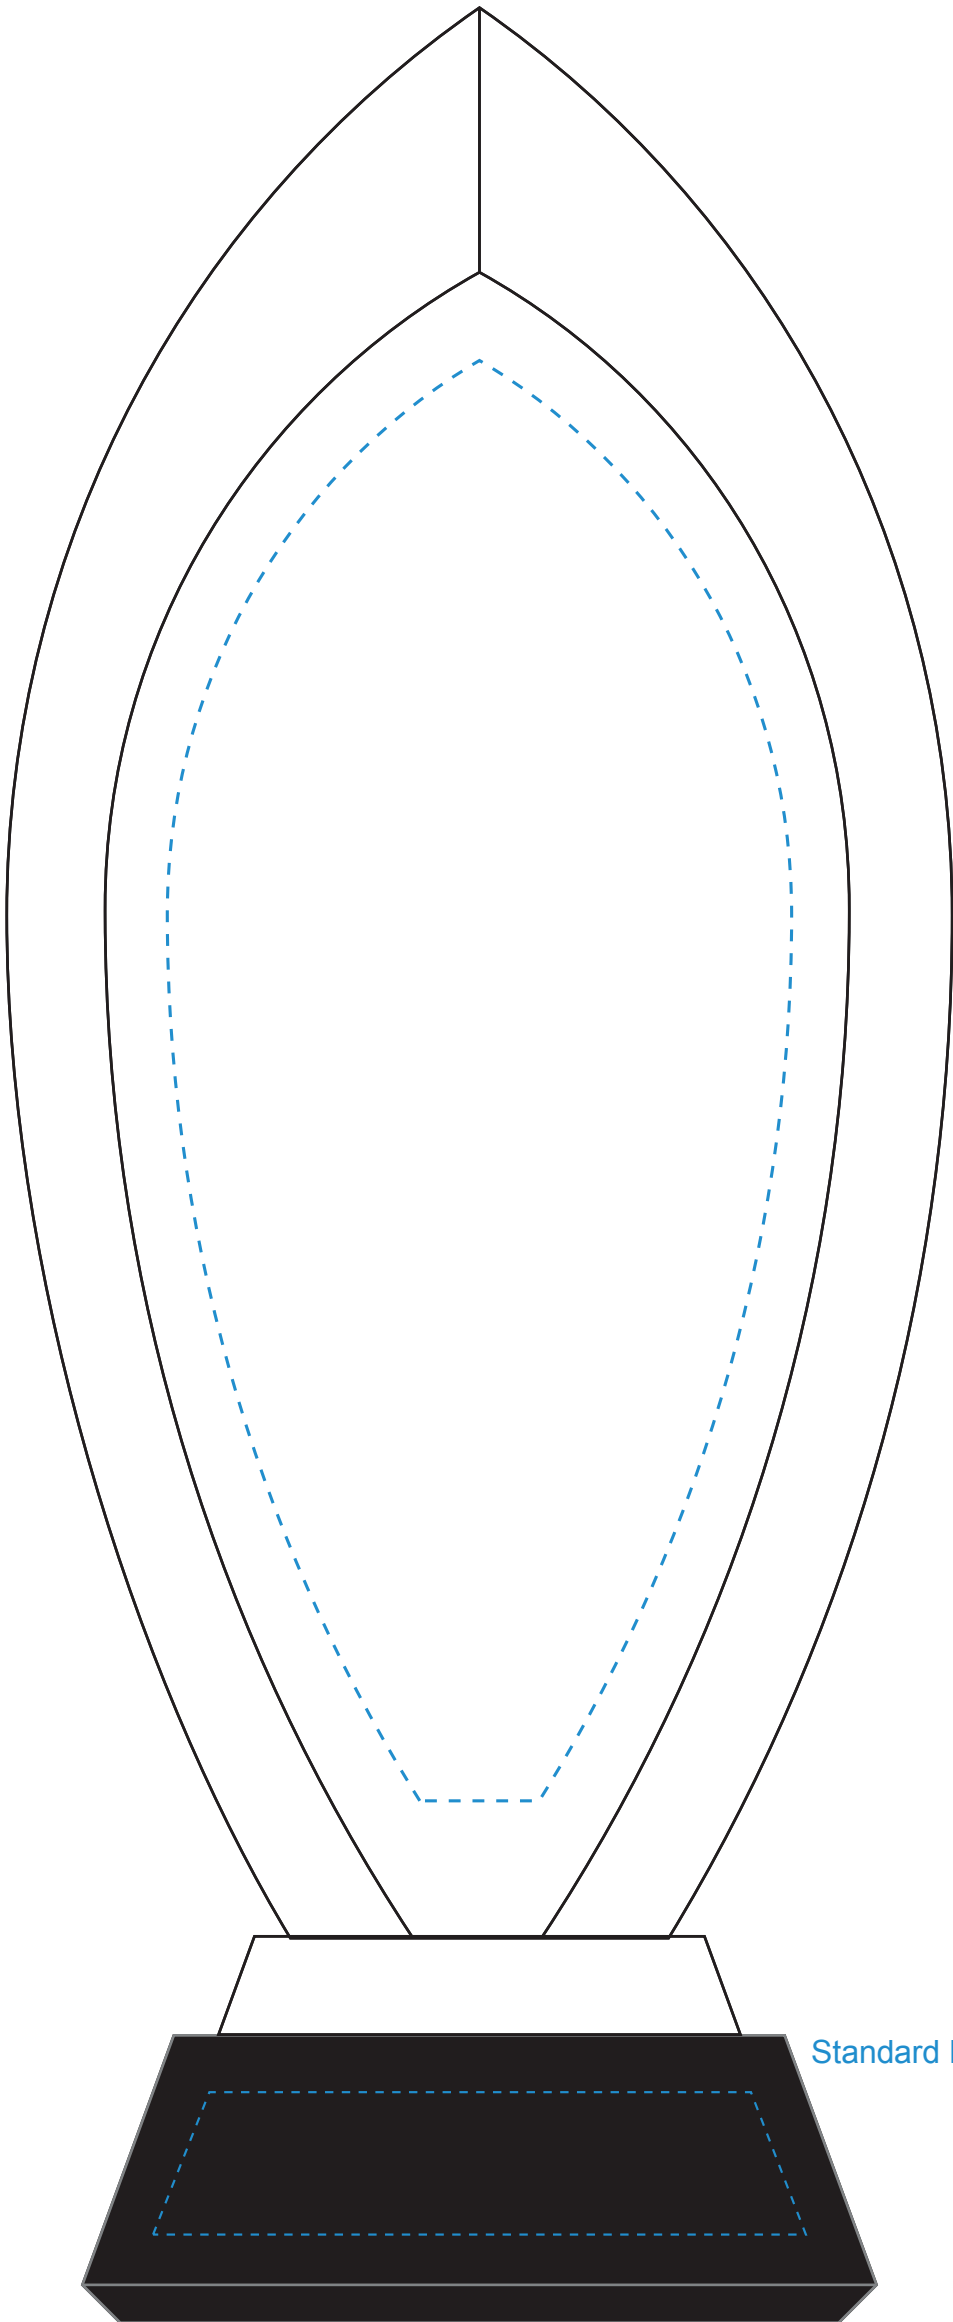

Standard Etch: Reverse

Standard Etch: Front

4146 MAJESTIC AWARD 12"
Blue line represents the max image area.