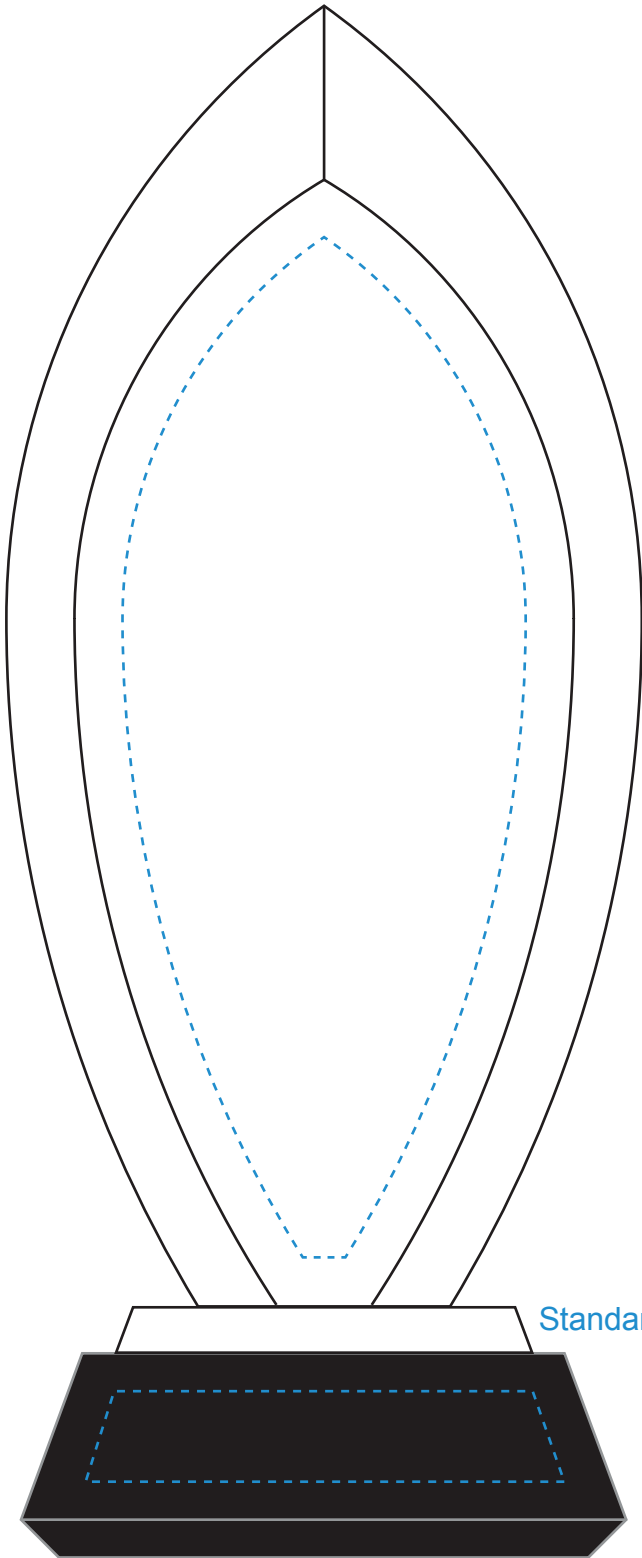

Standard Etch: Reverse

Standard Etch: Front

4144 MAJESTIC AWARD 8"

Blue line represents the max image area.