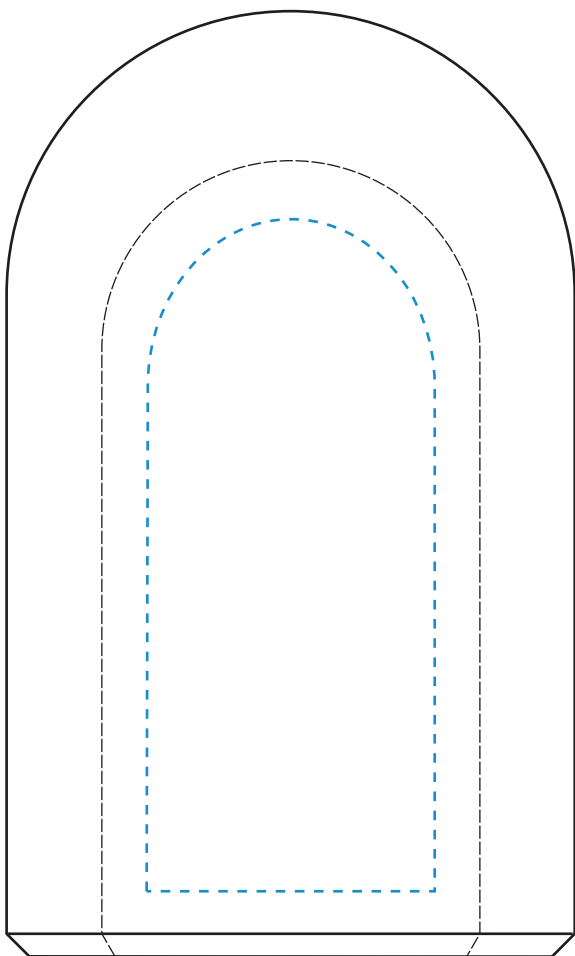

TOP VIEW

Standard Etch: Reverse

7070 LOUDOUN ARCH - 5"  
(75 X 125 X 45)

Blue line represents the max image area.

SIDE VIEW