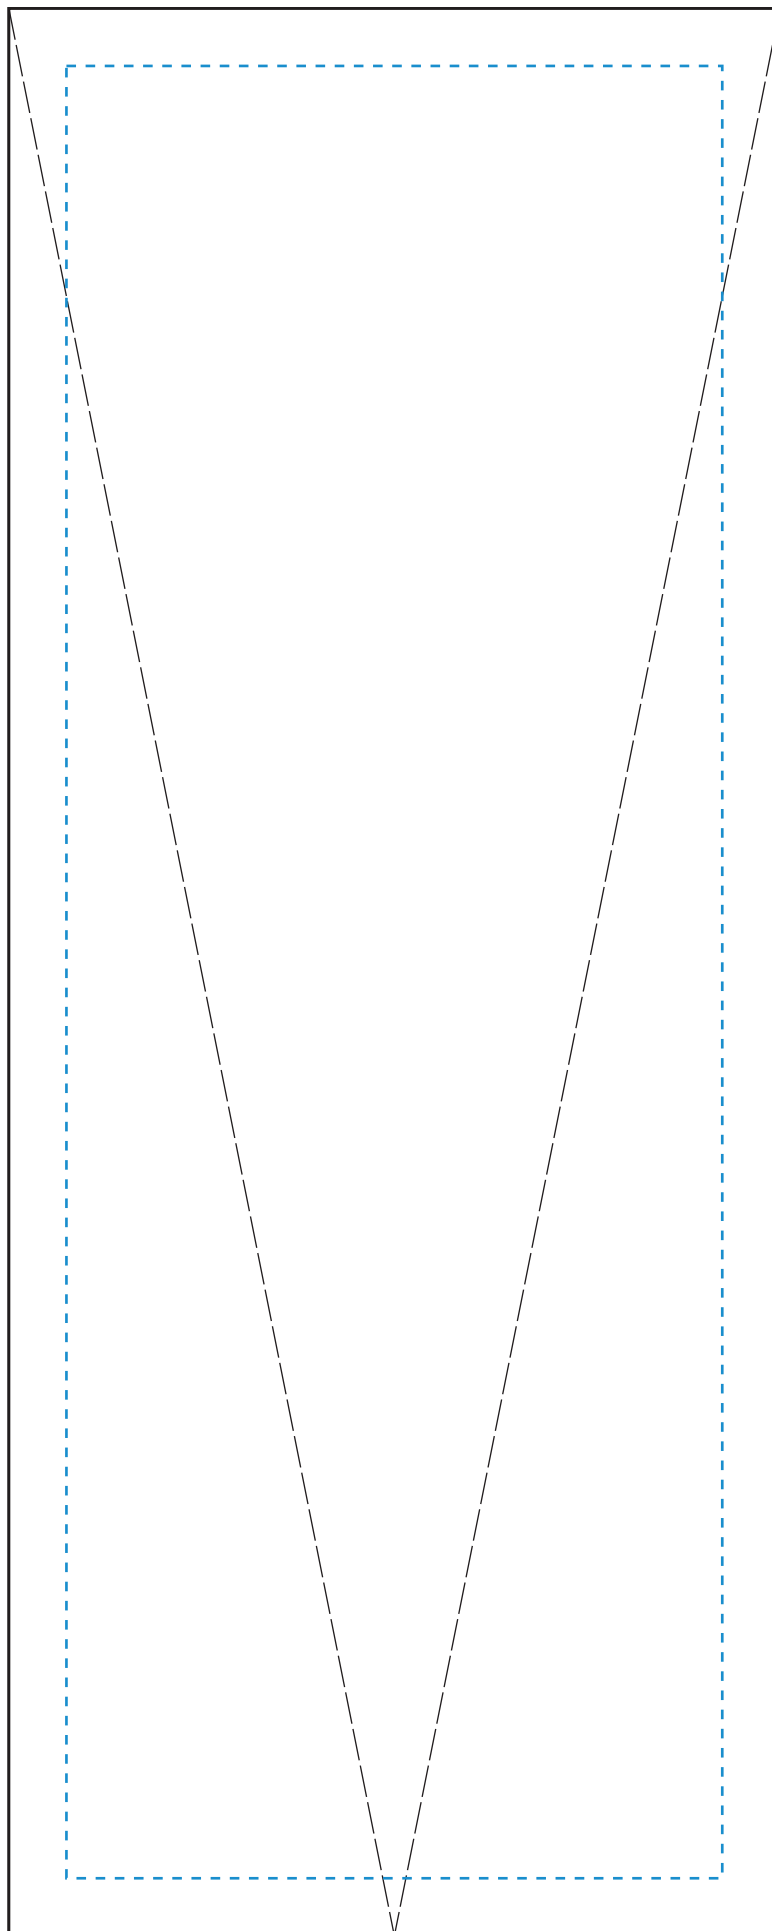

Standard Etch: Front

5974 LANSING - 10"

Blue line represents the max image area.