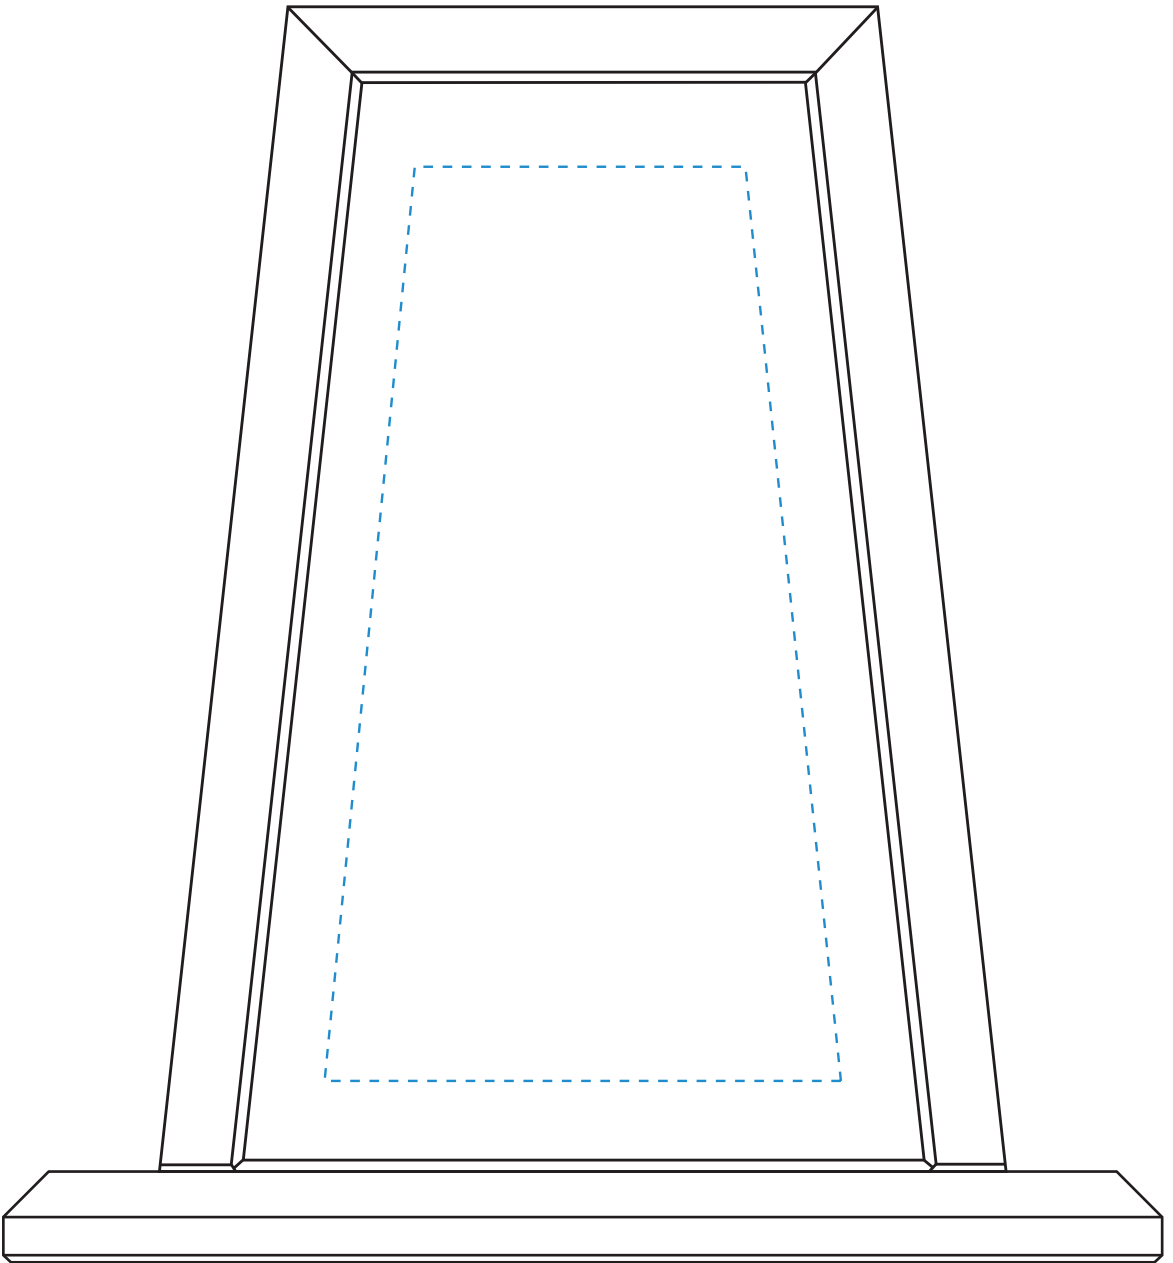

Standard Etch: Reverse

3681 KINGSTON SPIRE 6"

Blue line represents the max image area.