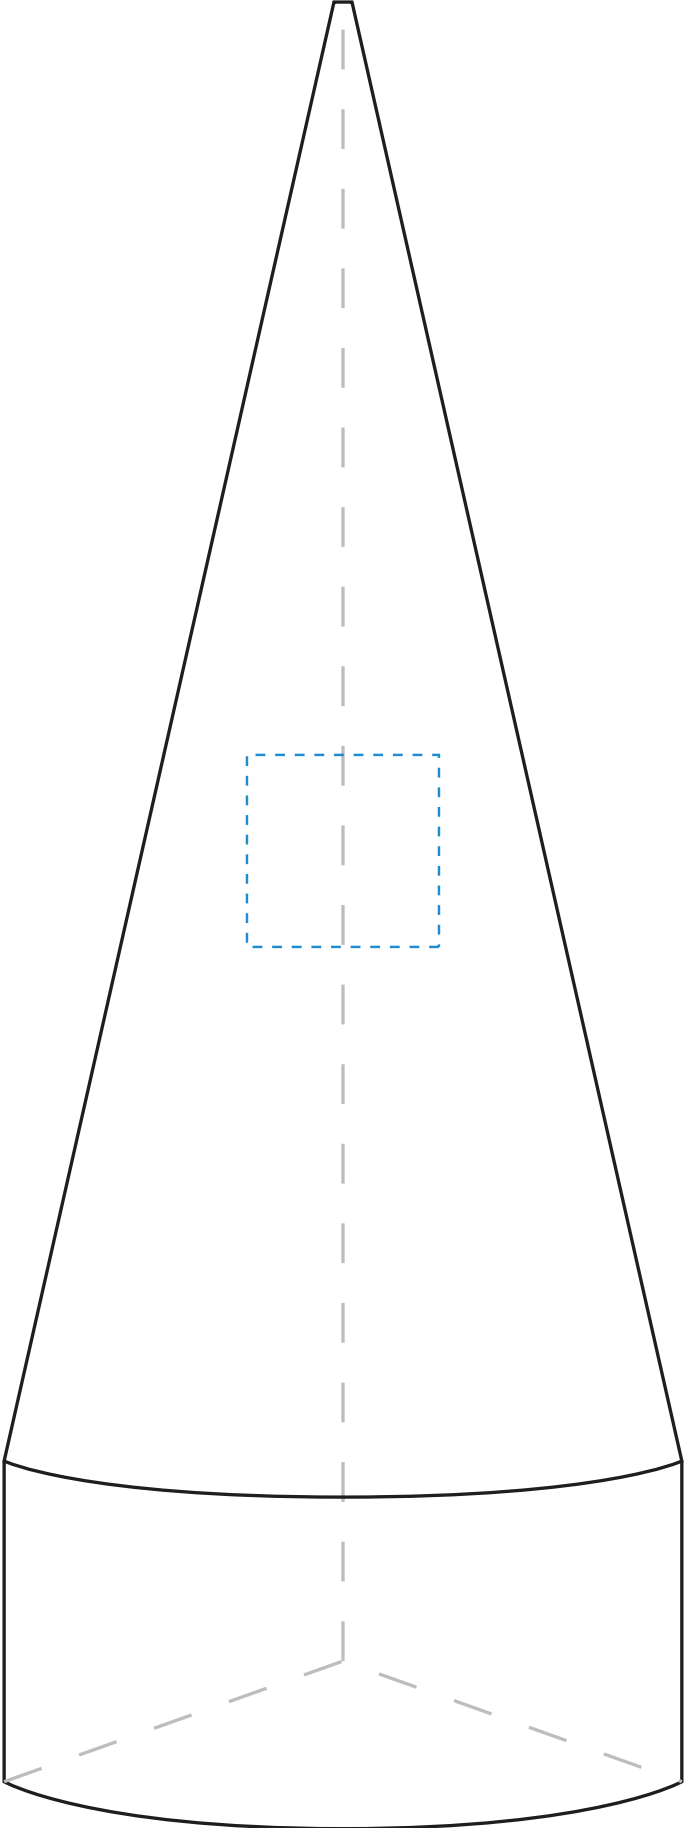

Standard Etch: Front

5775 KINCAID PEAK 9-1/2"

Blue line represents the max image area.

Standard Etch: Front

ACTUAL BASE ETCH AREA