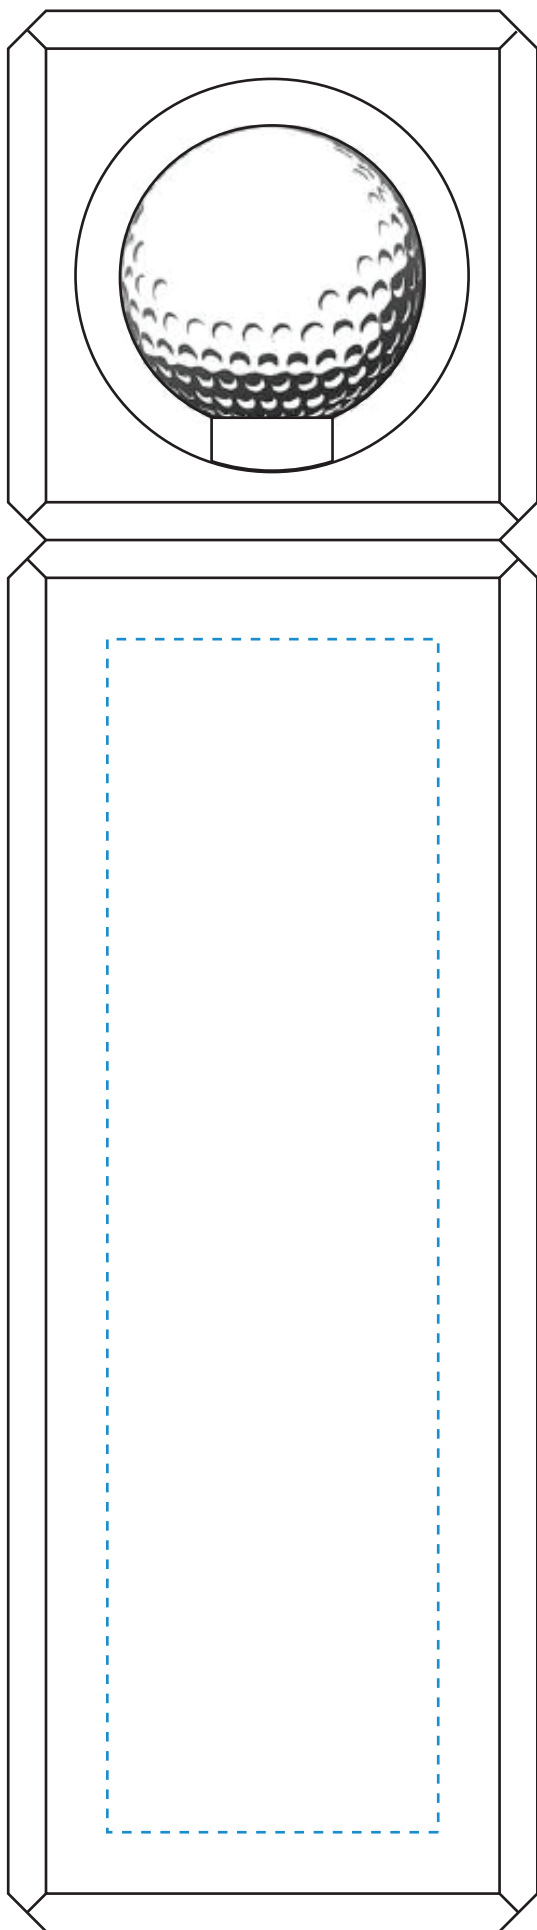

Standard Etch: Reverse

8185 KILMER GOLF - 10"

Blue line represents the max image area.