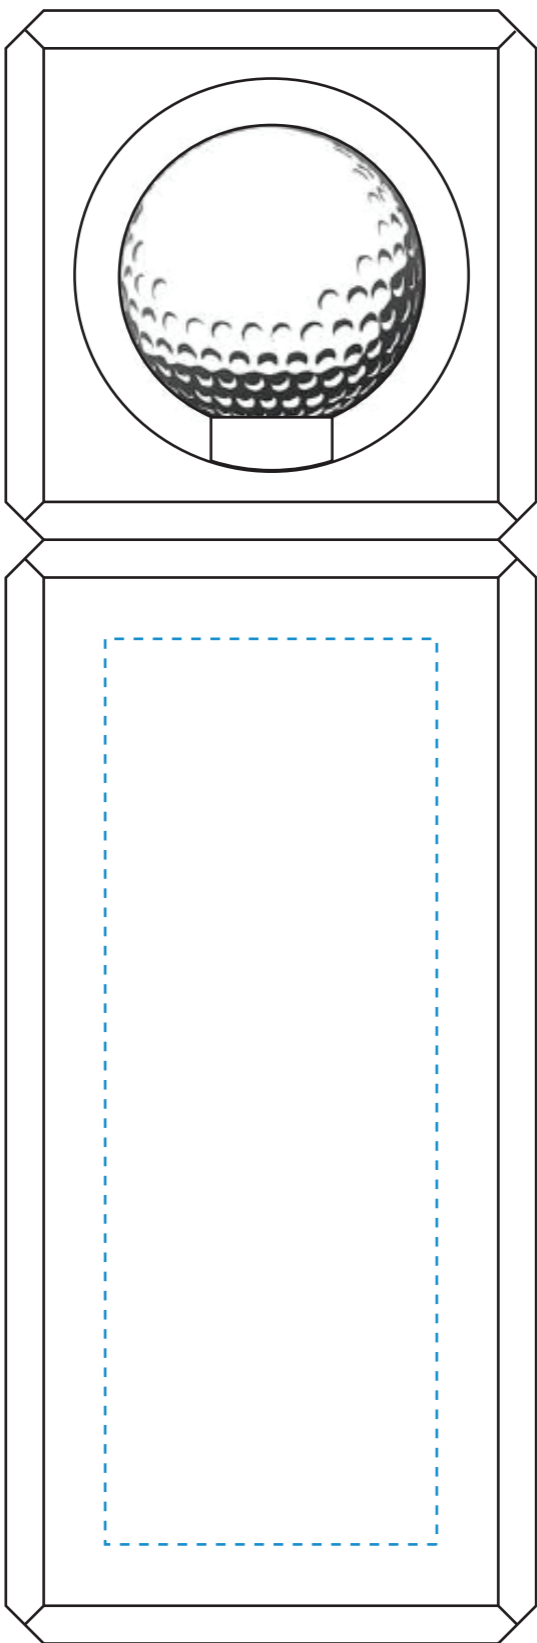

Standard Etch: Reverse

**8184 KILMER GOLF - 8.5"**

Blue line represents the max image area.