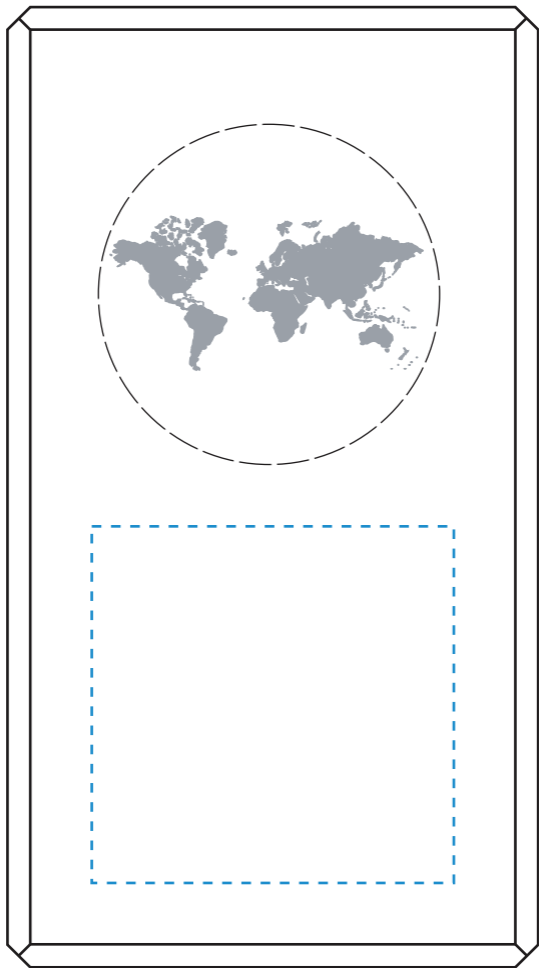

Standard Etch: Reverse

7176 KENDALL GLOBAL - 5"

Blue line represents the max image area.