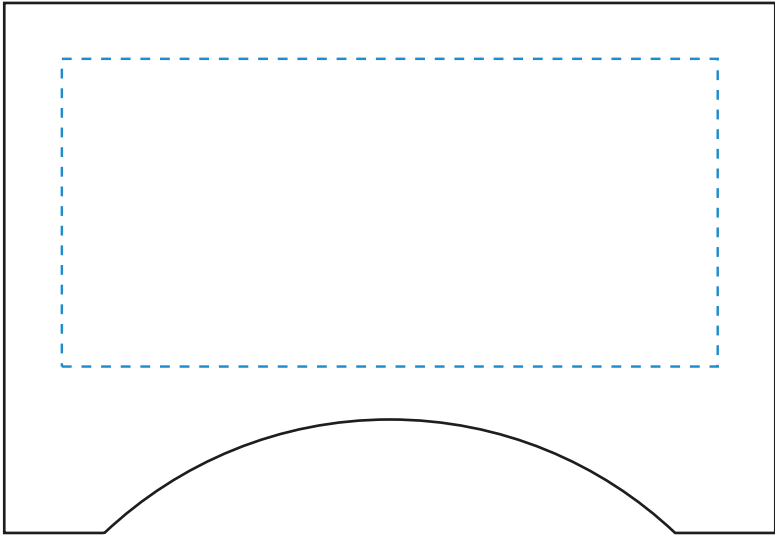

Standard Etch: Reverse

6275 KELSEY NAMEPLATE 4" W

Blue line represents the max image area.