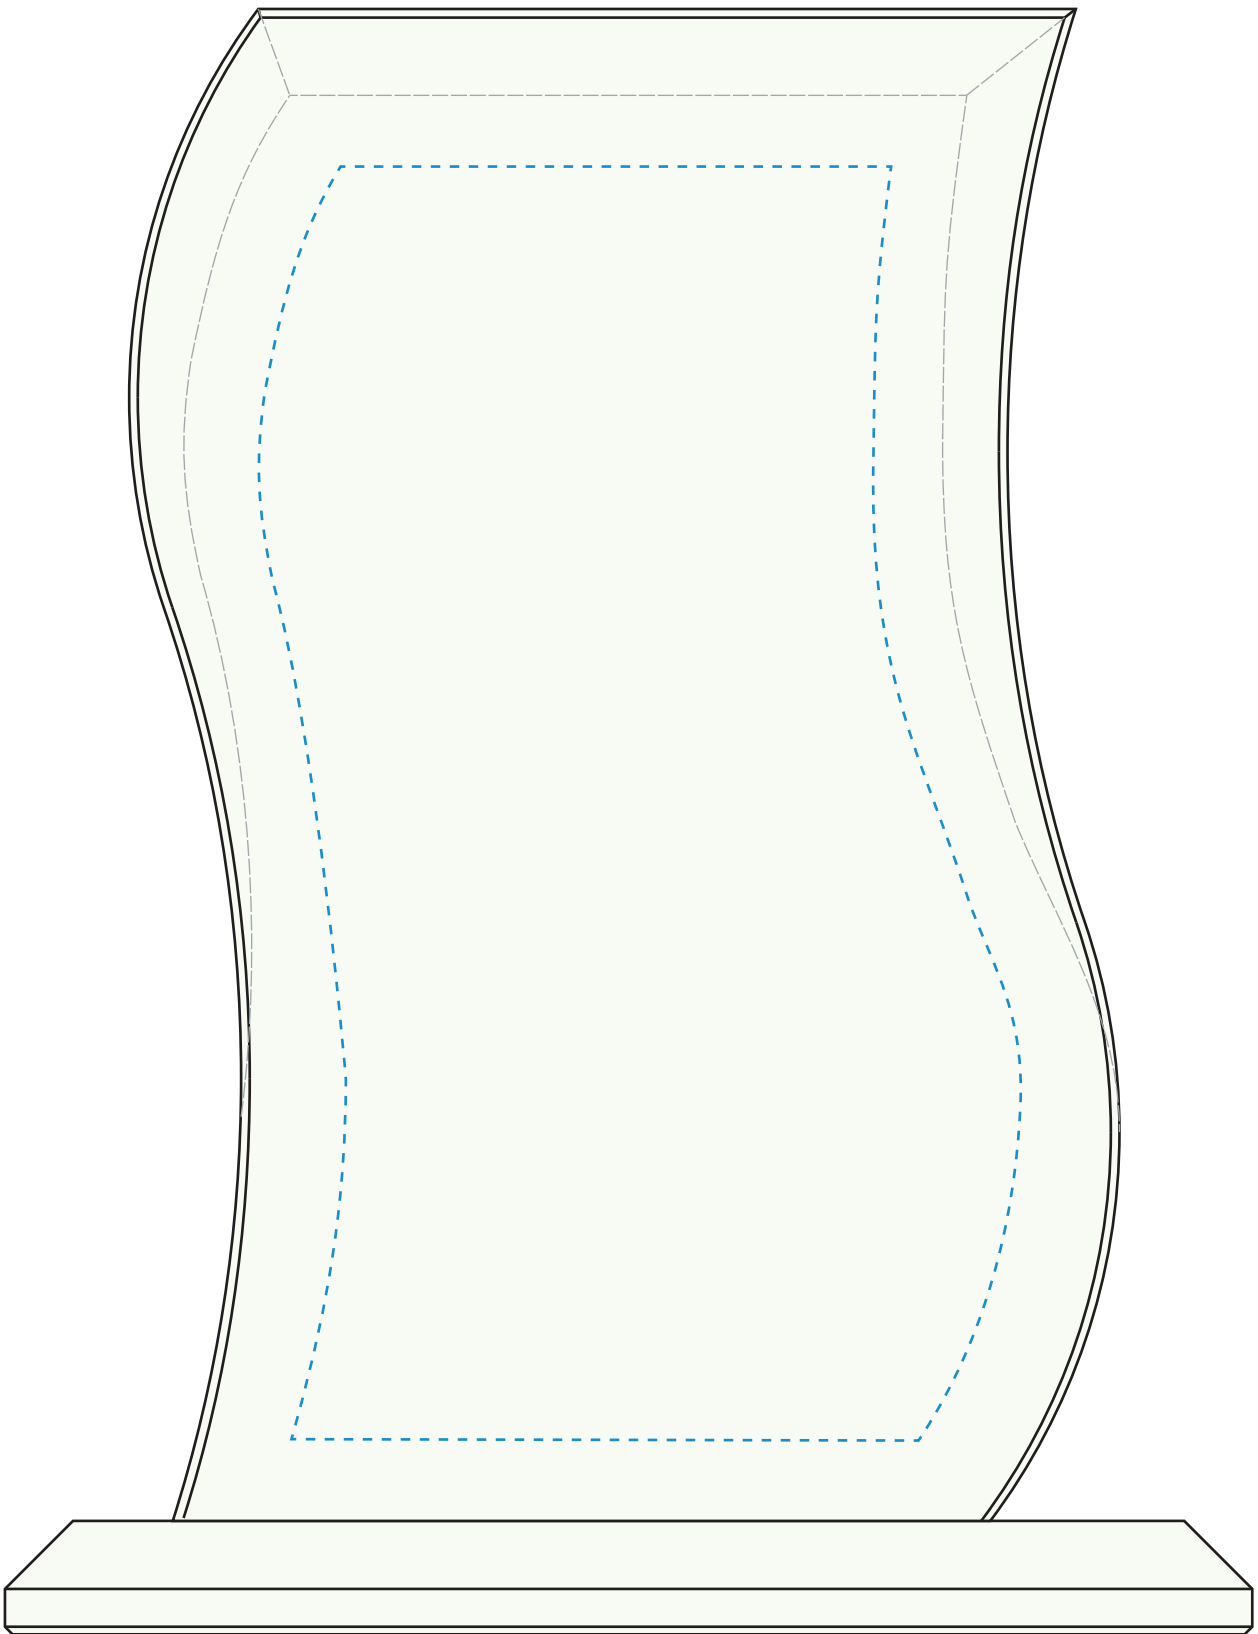

Standard Etch: Reverse

4465 JULIAN WAVE - 8.5"

Blue line represents the max image area.