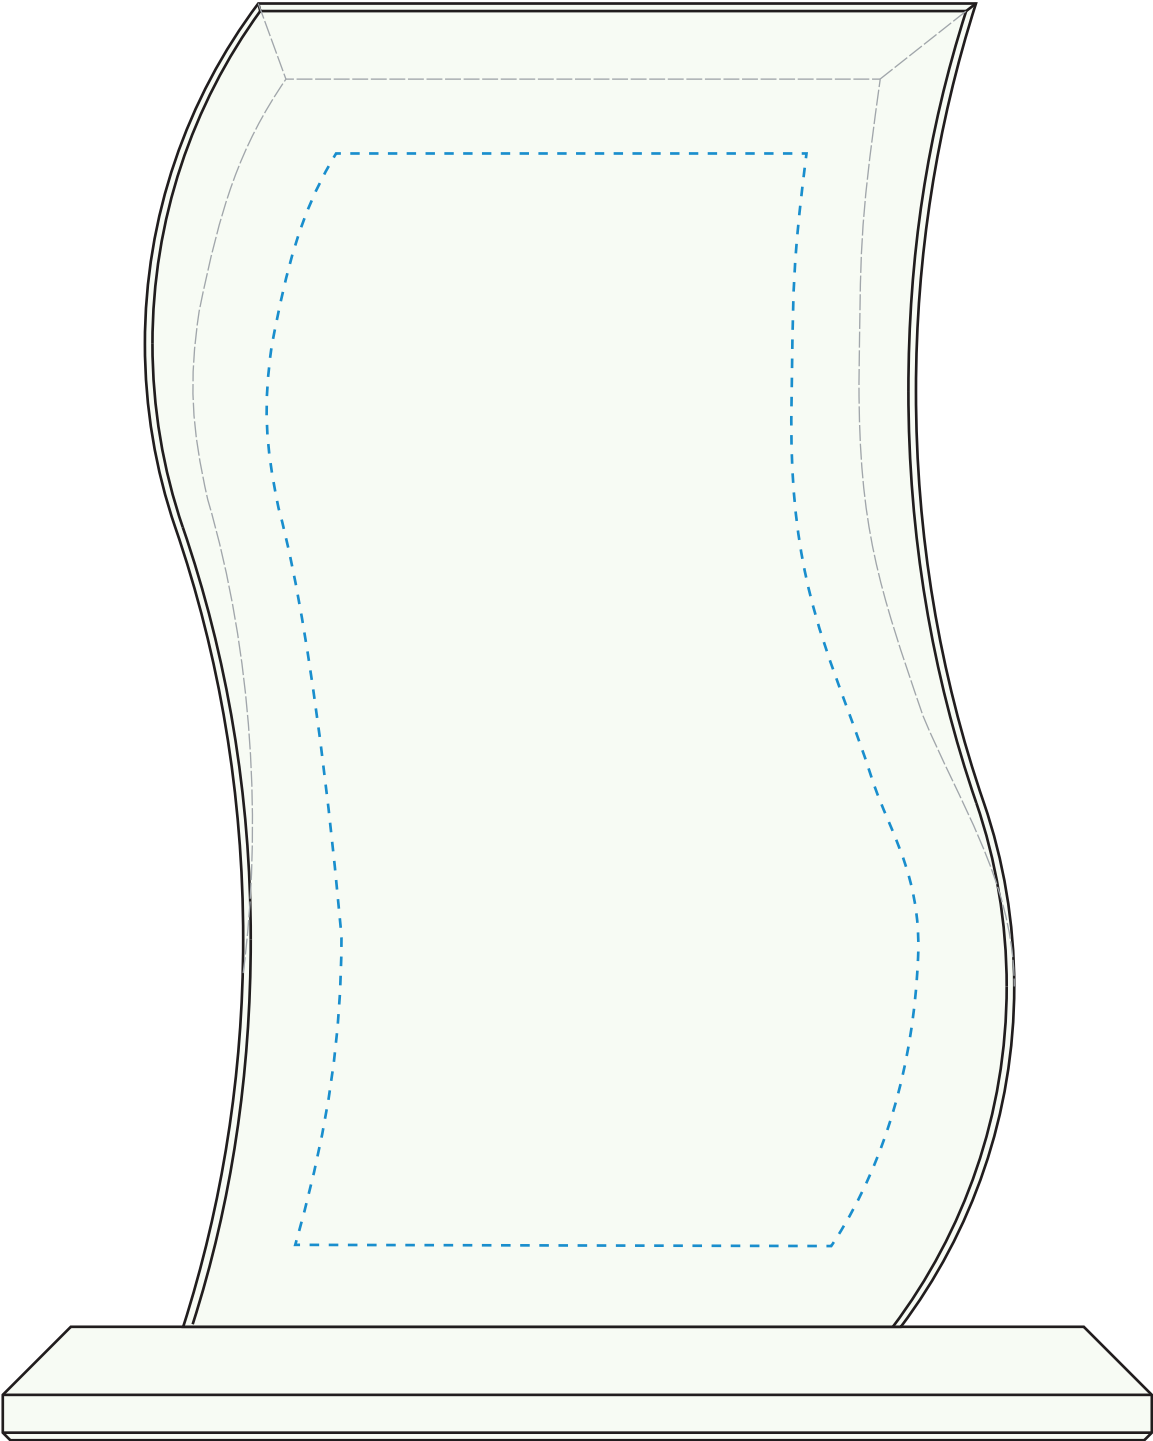

Standard Etch: Reverse

4464 JULIAN WAVE - 7.5"

Blue line represents the max image area.