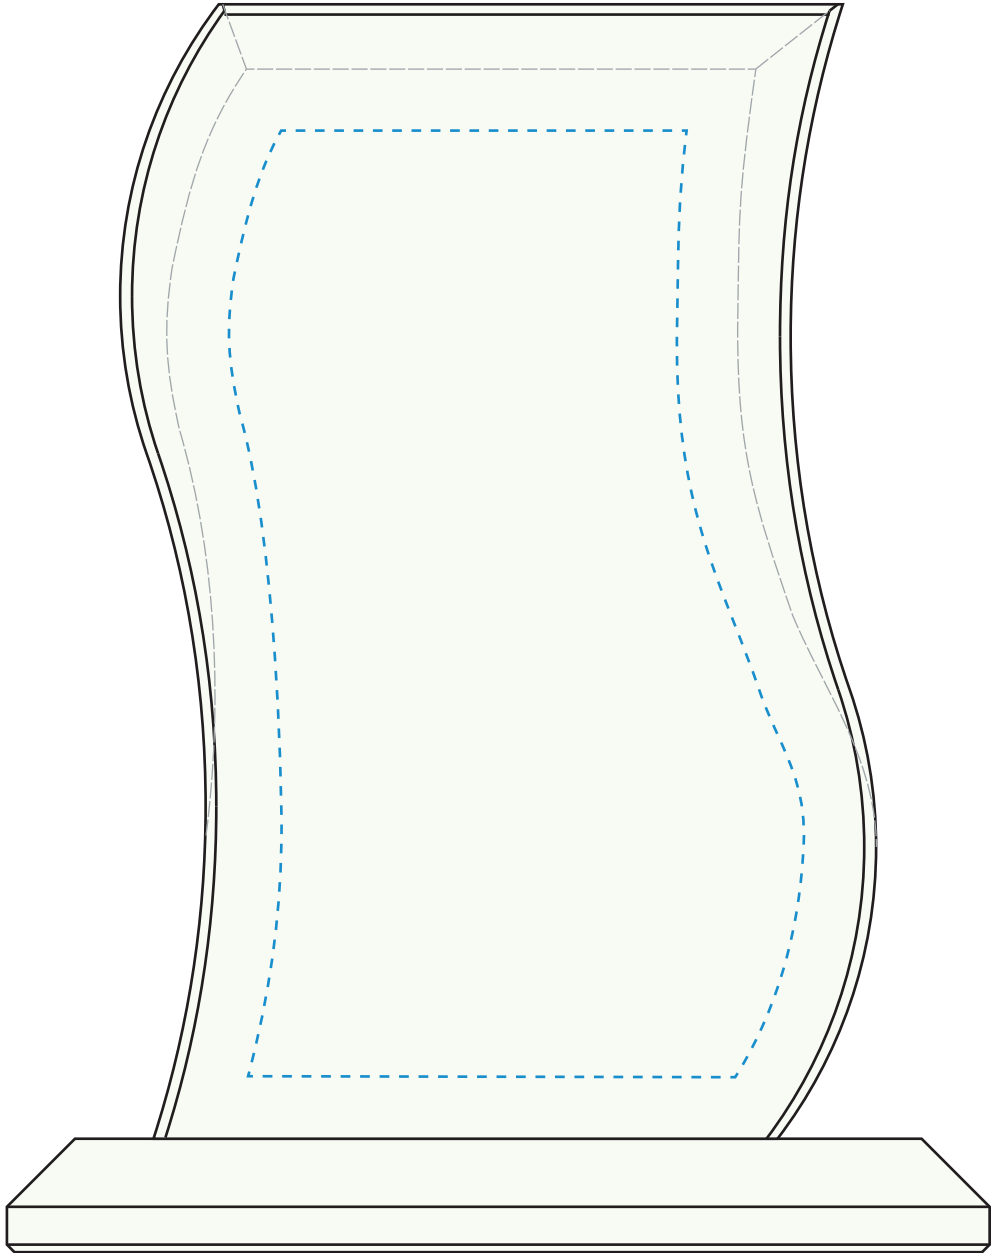

Standard Etch: Reverse

4463 JULIAN WAVE - 6.5"

Blue line represents the max image area.