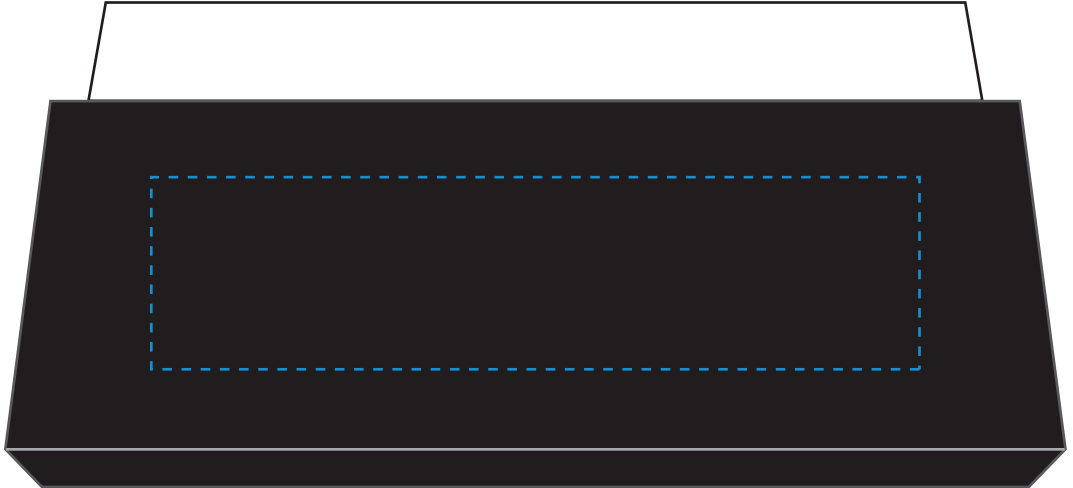

Standard Etch: Front

4381 JOURNEY EAGLE 12"

Blue line represents the max image area.