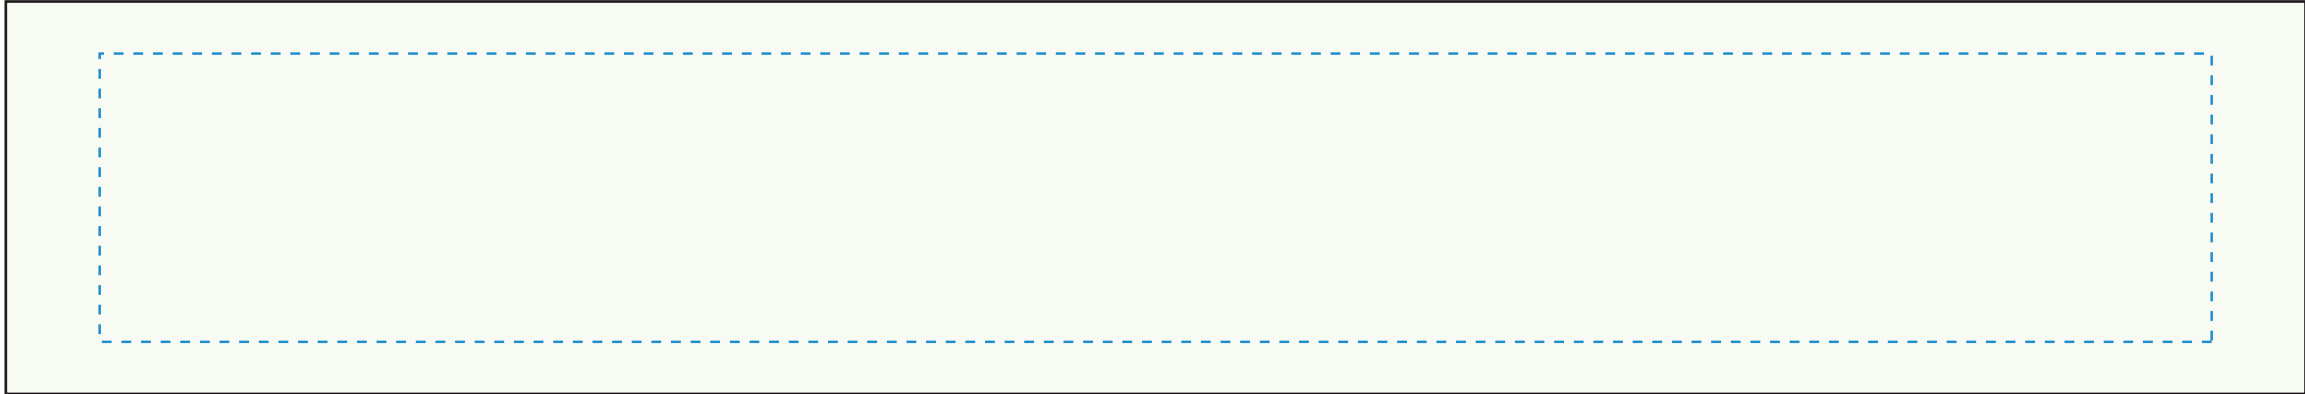

Standard Etch: Reverse

3608 JADE NAMEPLATE 12" W  
Blue line represents the max image area.