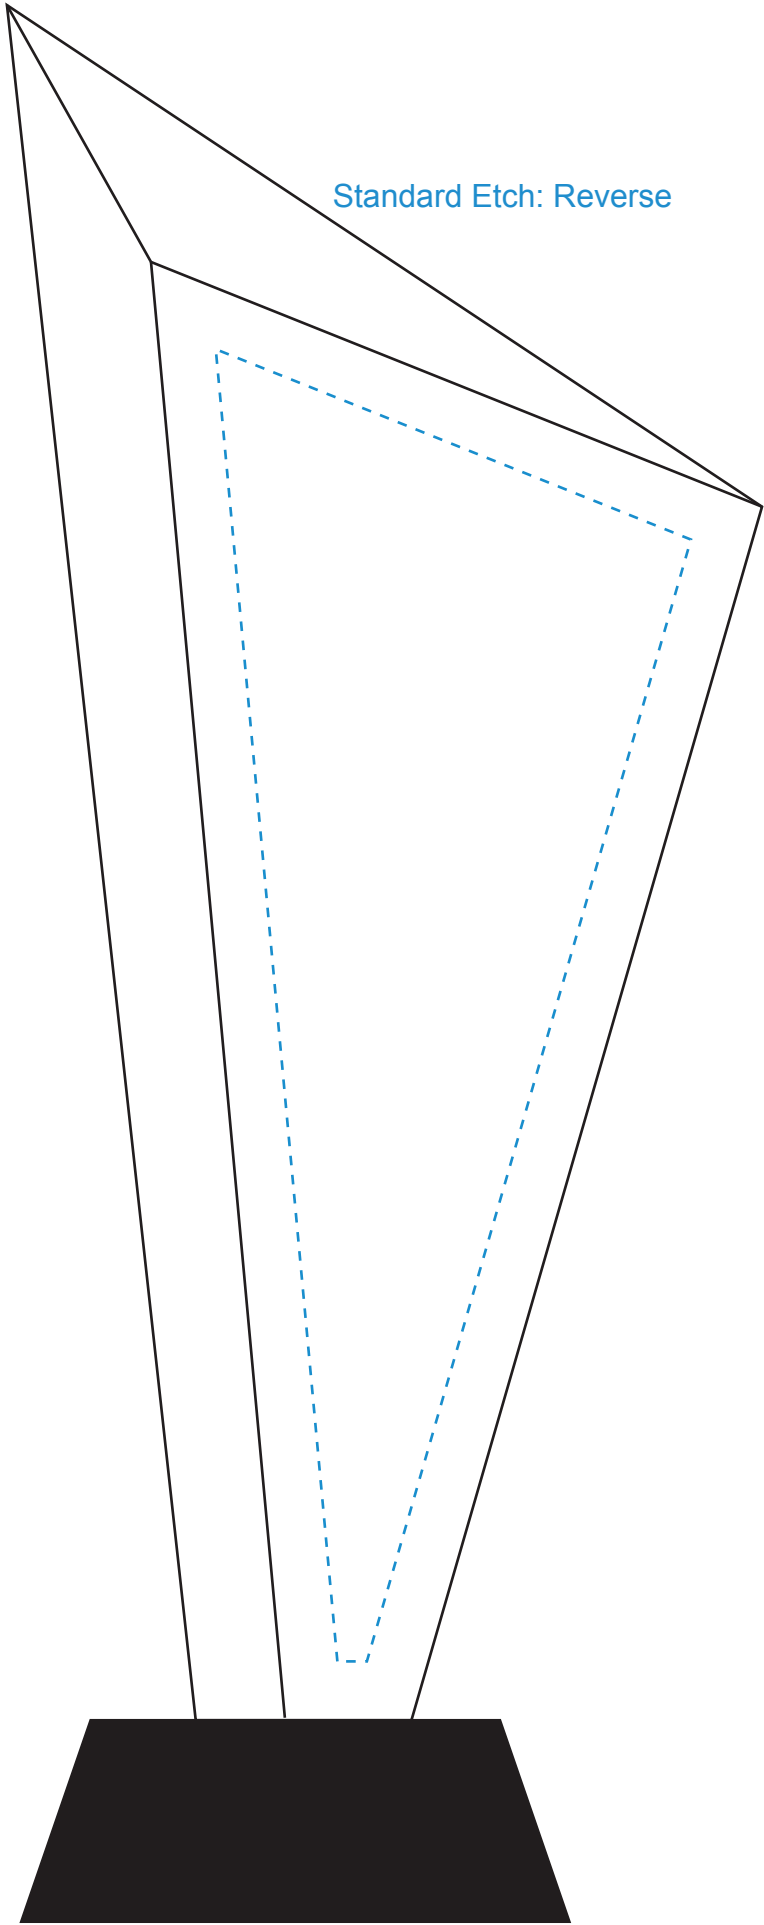

Standard Etch: Reverse

6923 INVINCIBLE AWARD - 10"

Blue line represents the max image area.