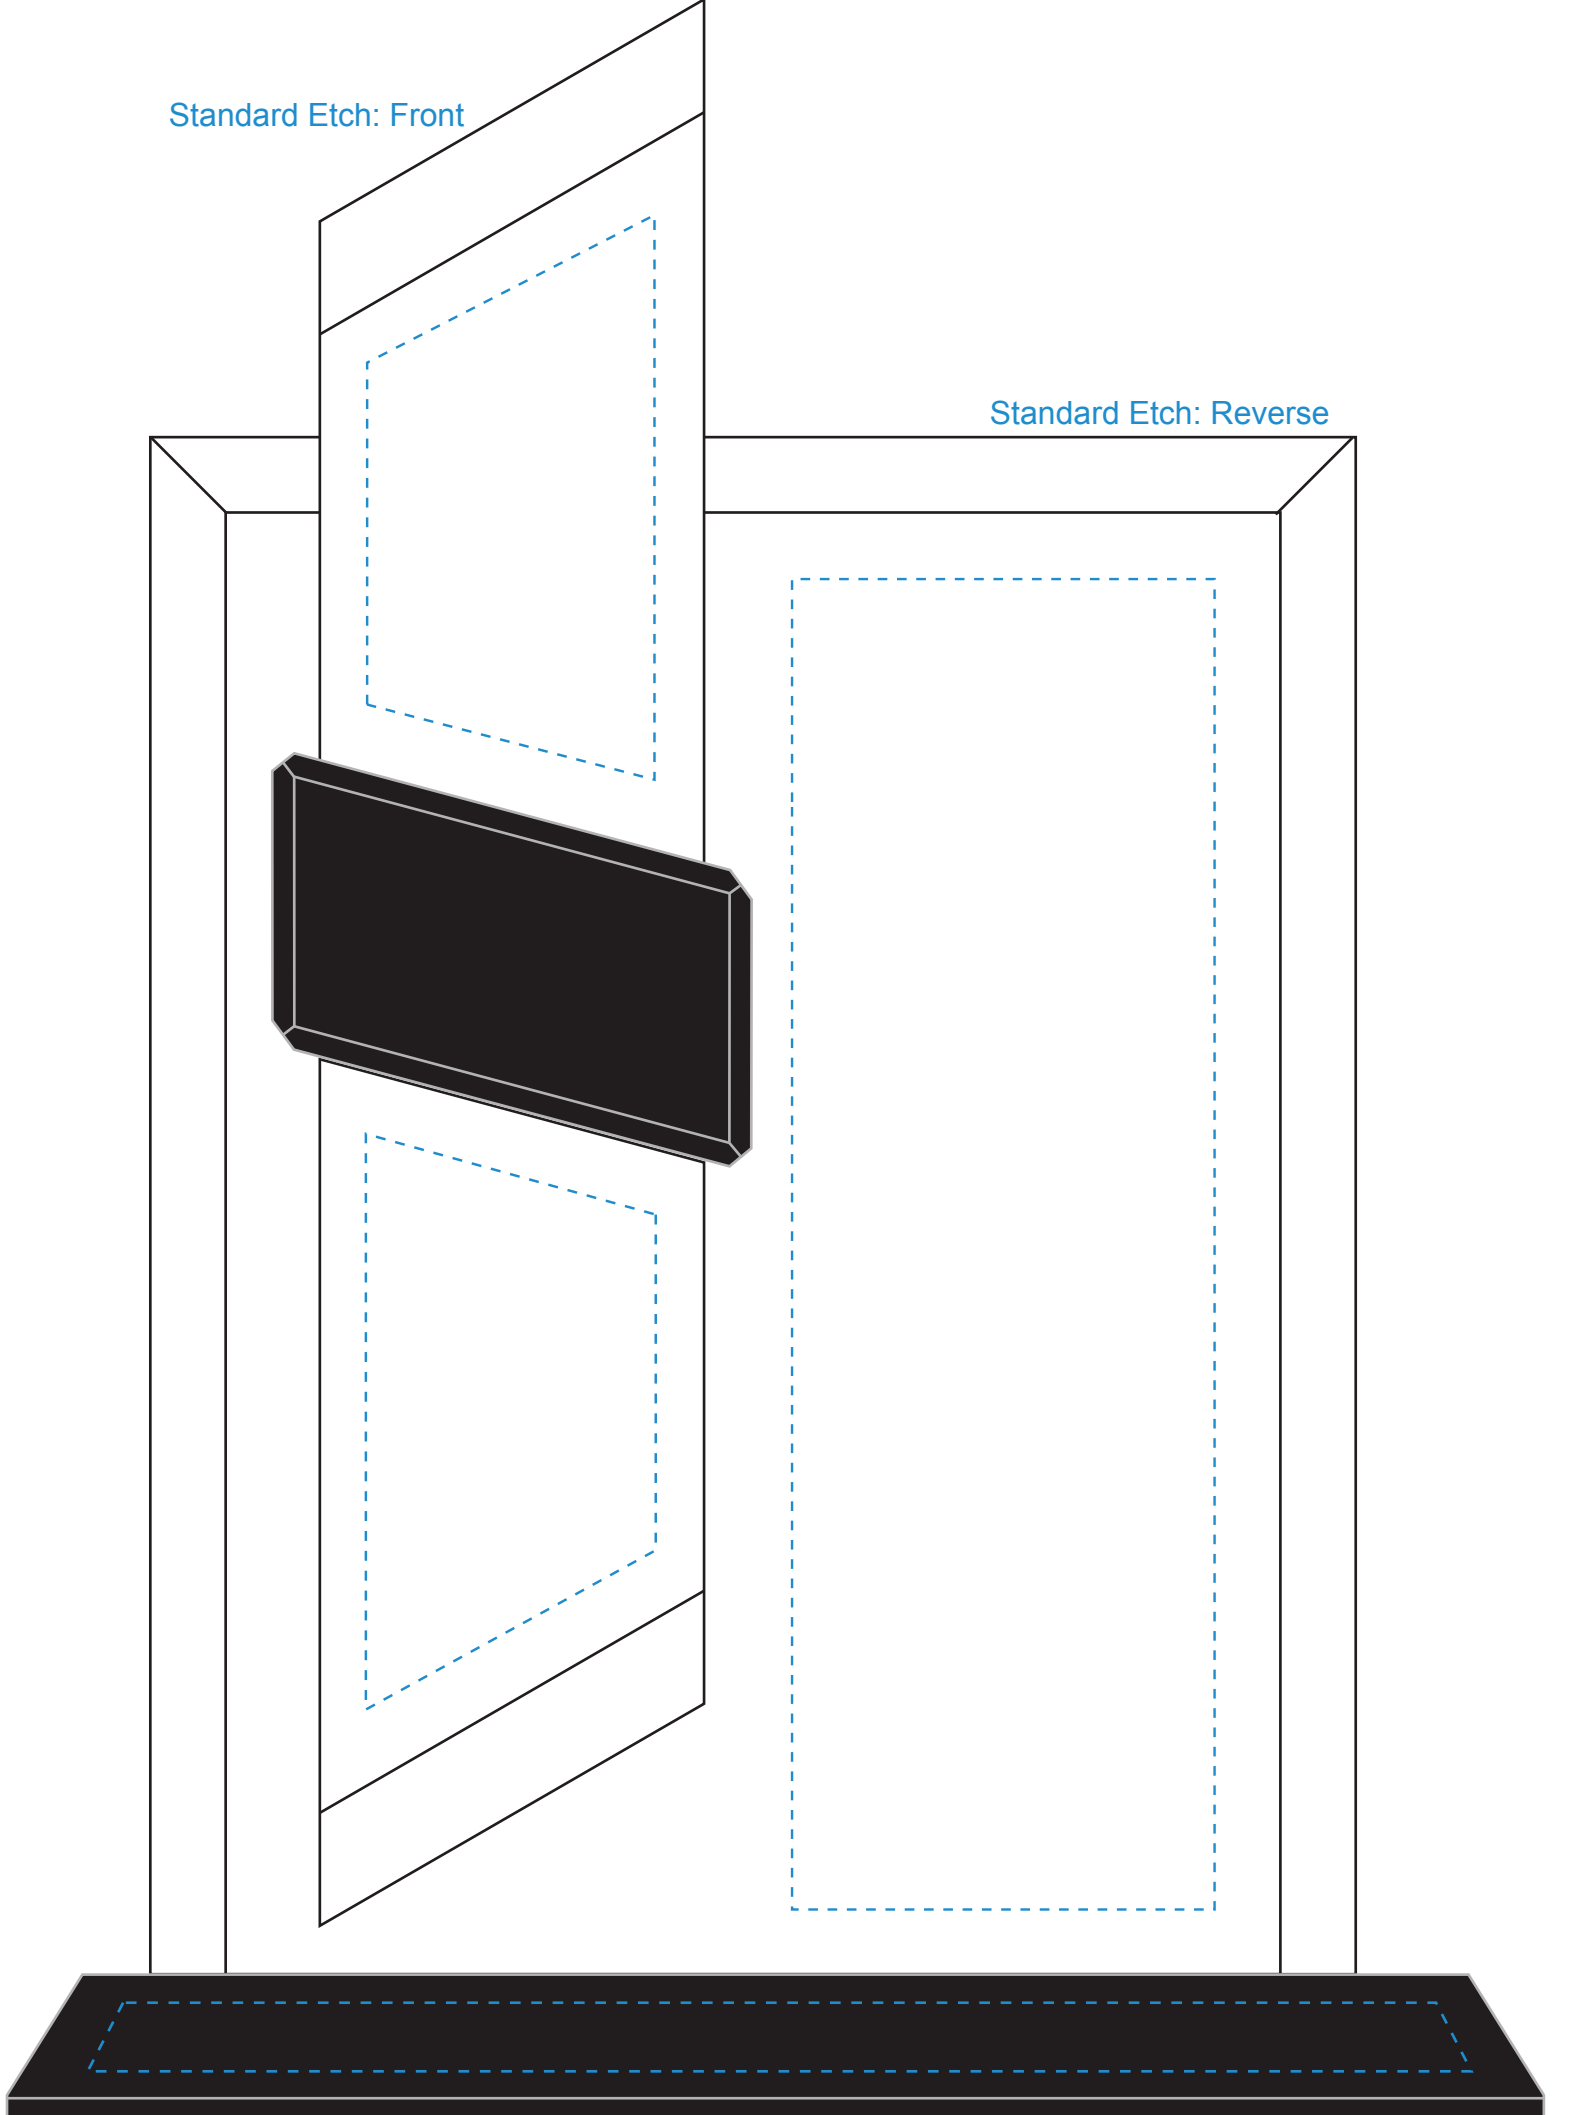

Standard Etch: Front

Standard Etch: Reverse

6970 INTREPID AWARD - 11.5"
 Blue line represents the max image area.

Standard Etch: Front