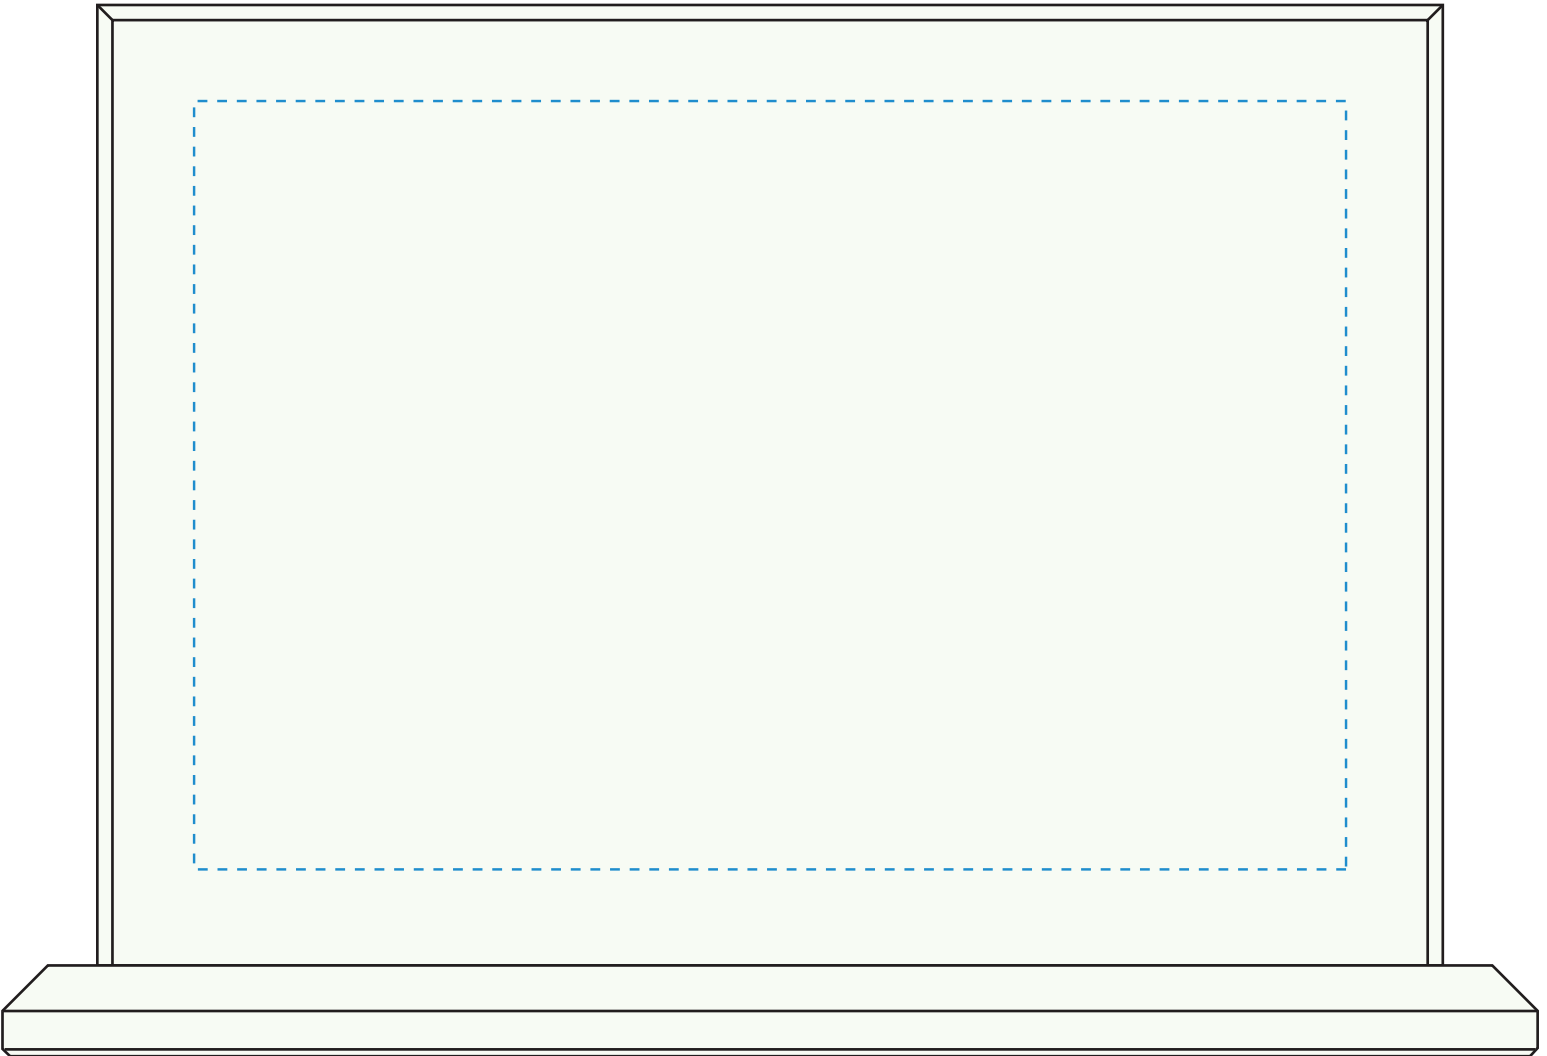

Standard Etch: Reverse

3666 HUNTINGTON RECTANGLE 5-1/2"

Blue line represents the max image area.