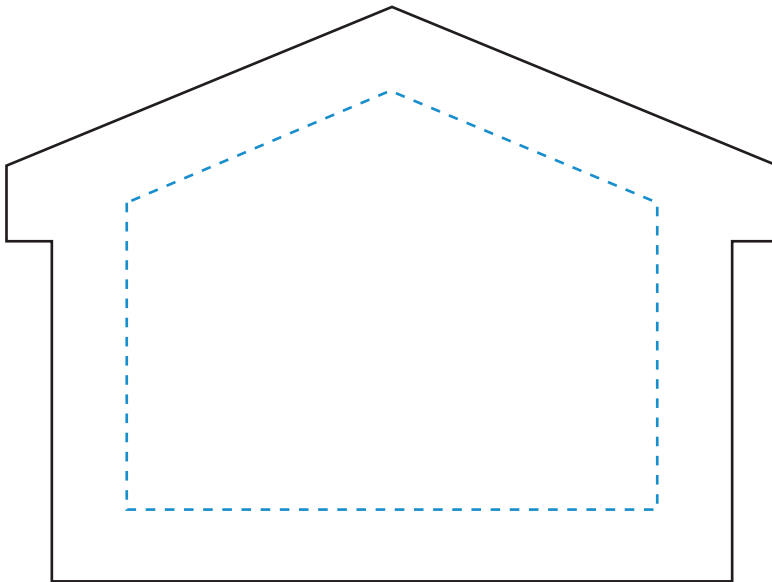

Standard Etch: Reverse

**5505 HOUSE PAPERWEIGHT - 4" W**

Blue line represents the max image area.