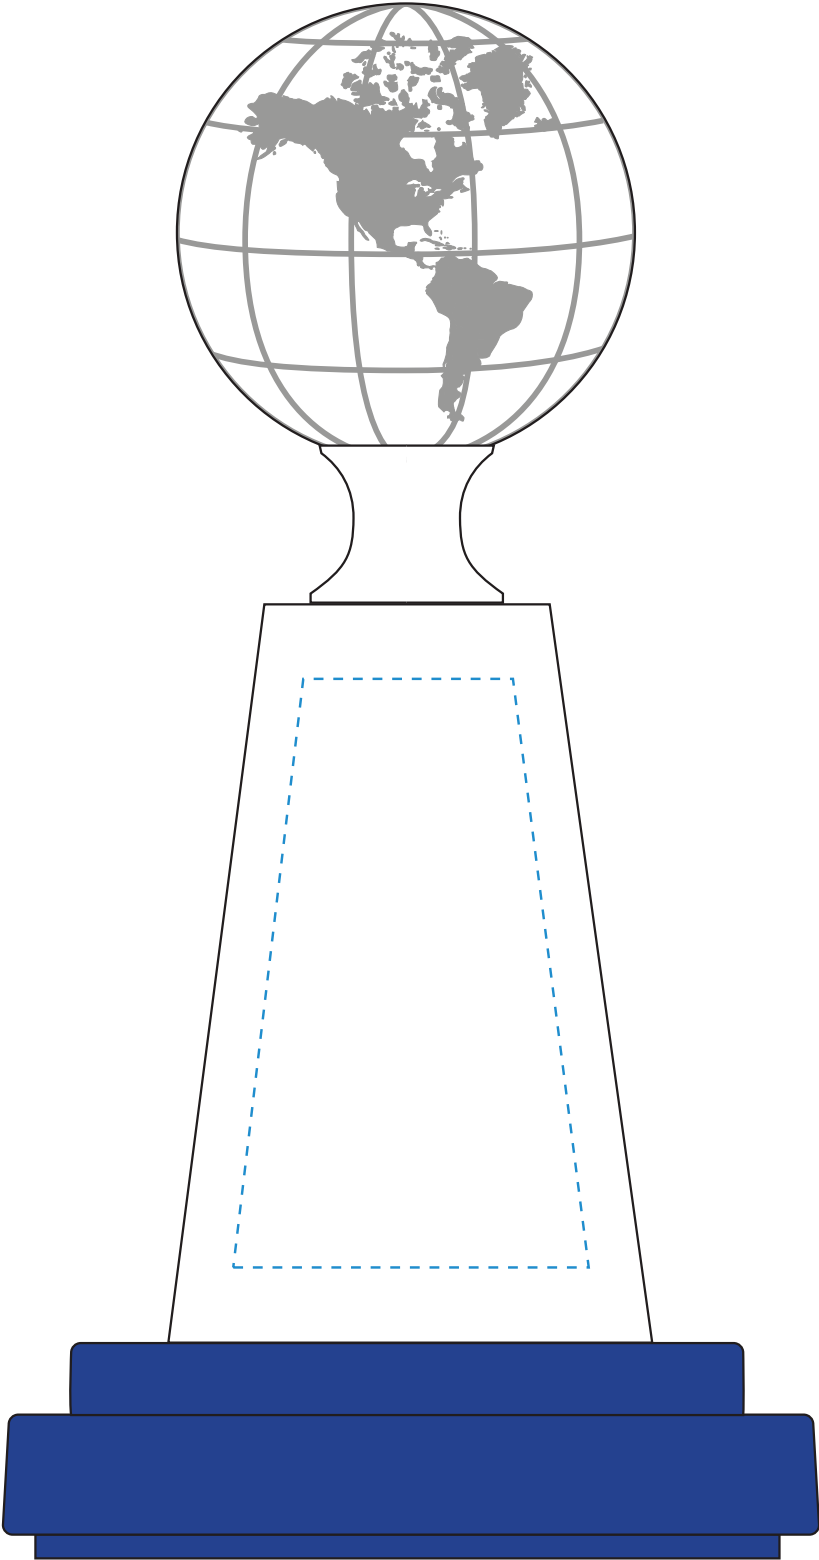

Standard Etch: Front

5741 HORIZON GLOBAL AWARD 8-1/4"

Blue line represents the max image area.