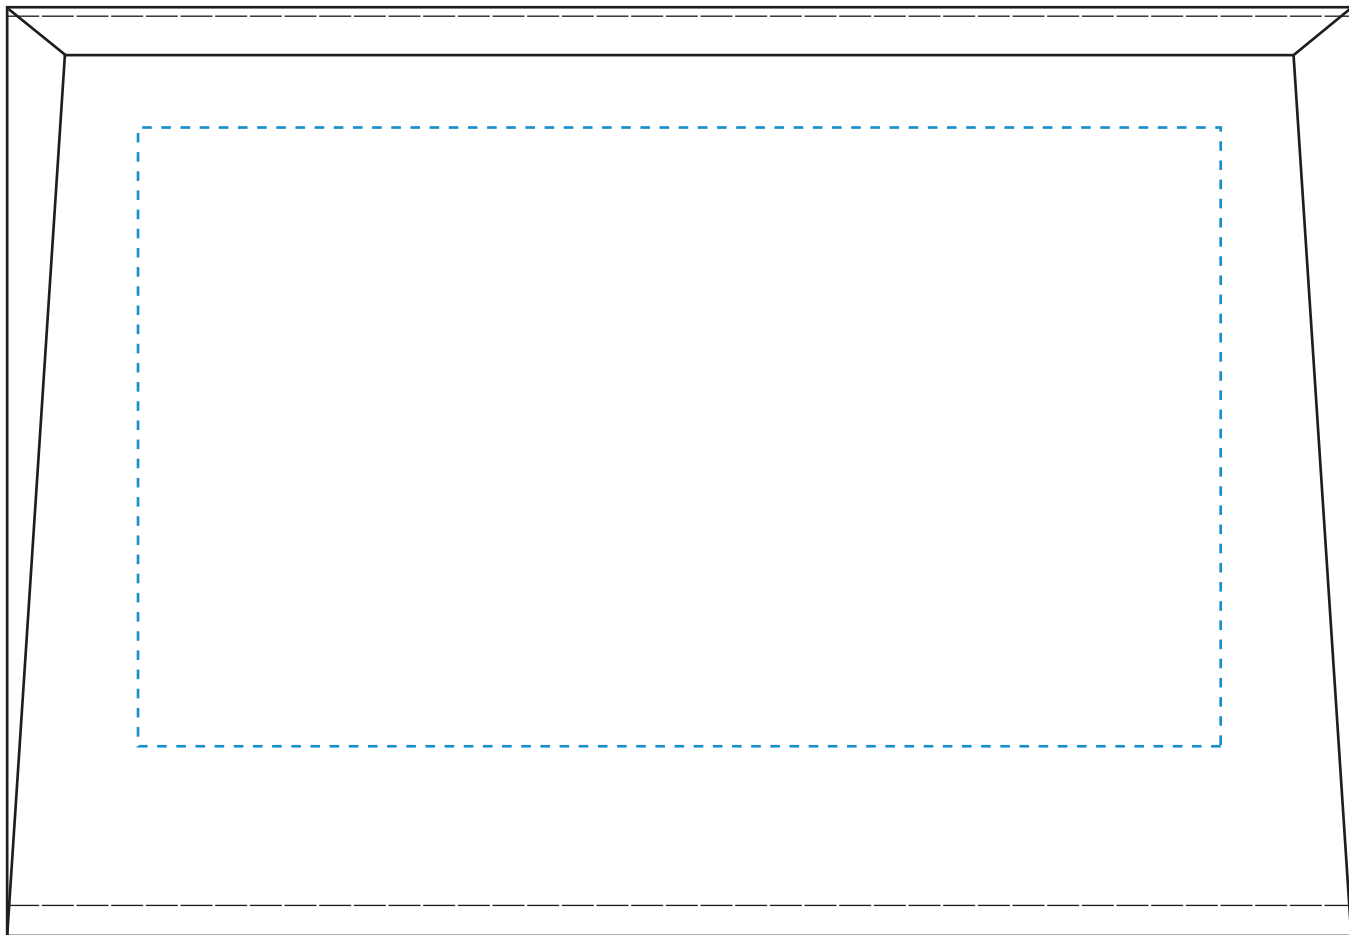

Standard Etch: Reverse

6292 HOBART AWARD - 7"

Blue line represents the max image area.