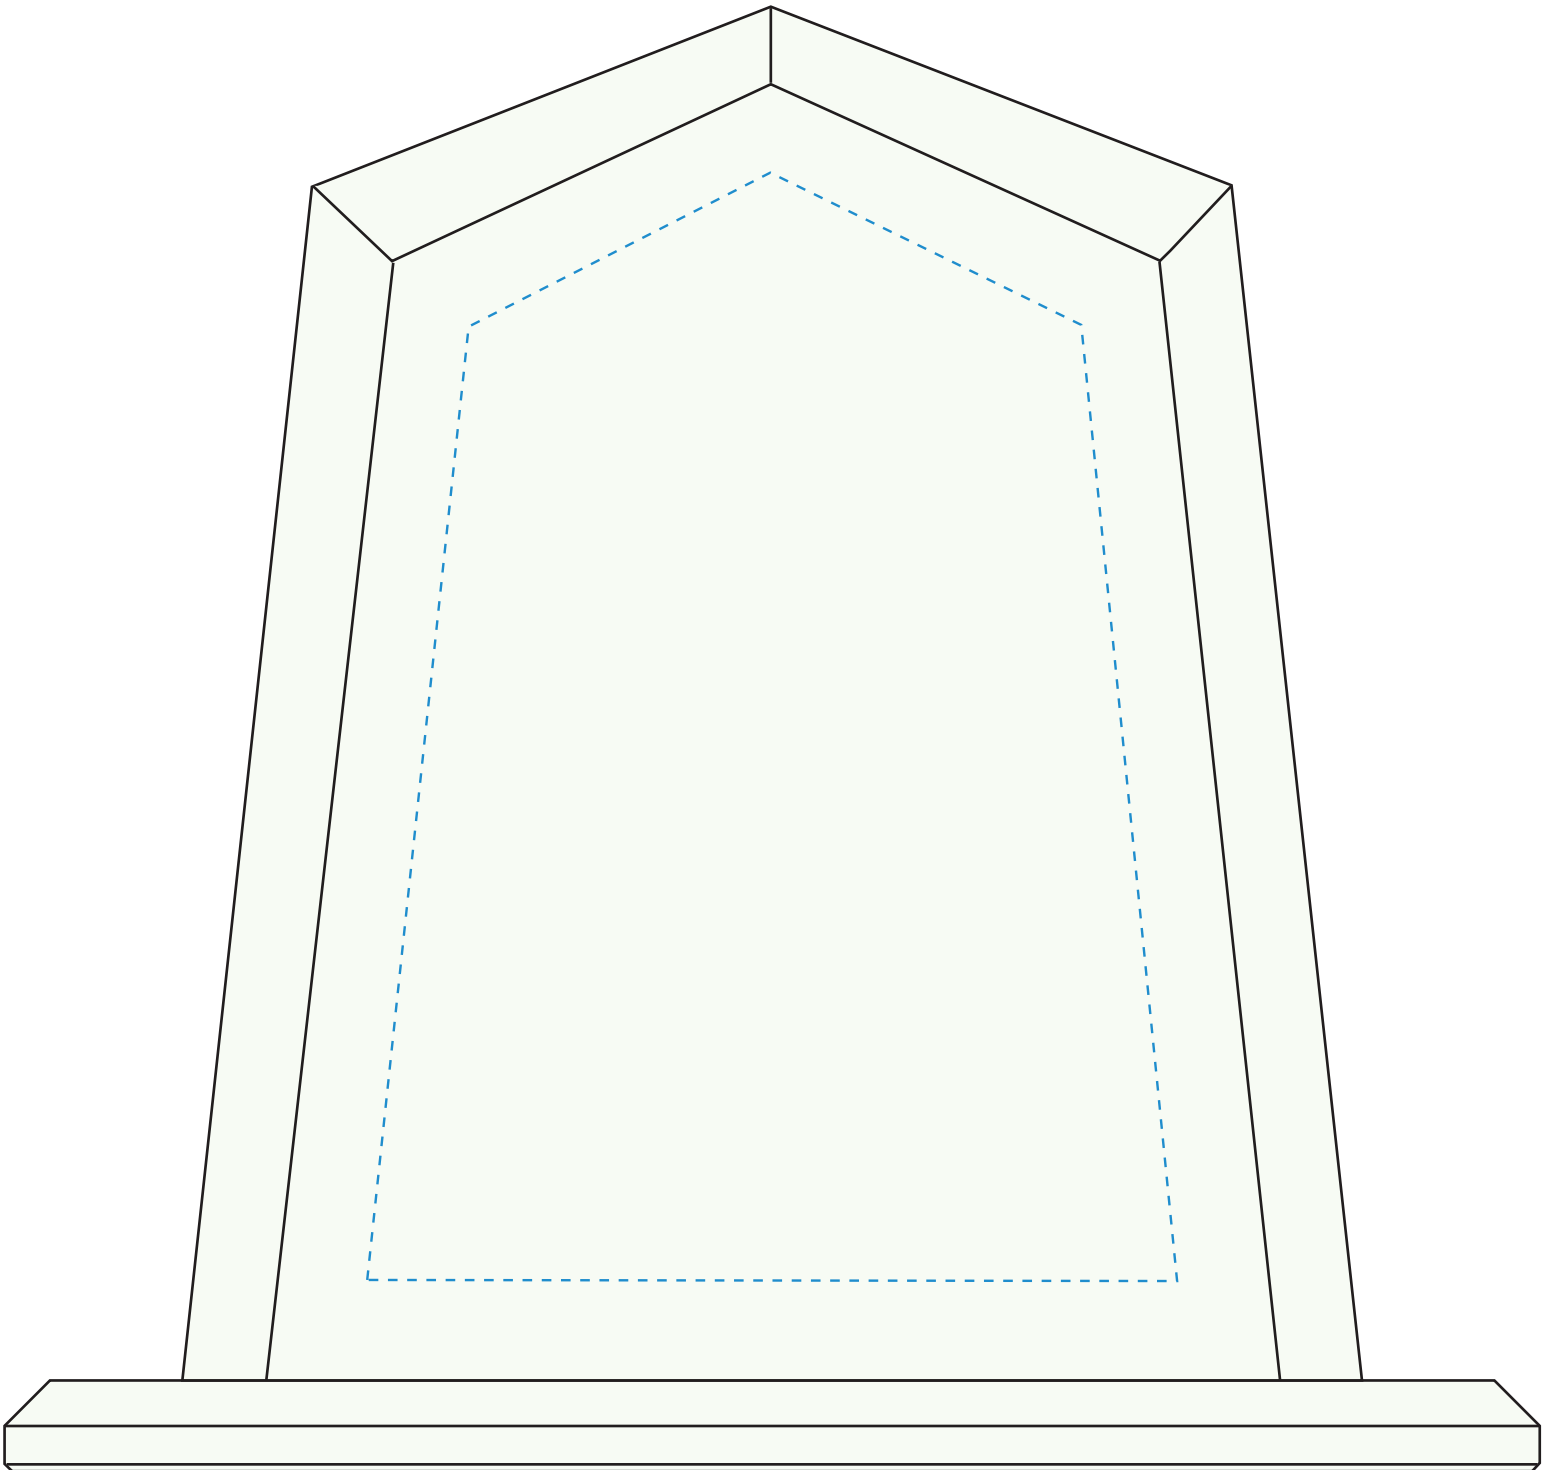

Standard Etch: Reverse

3686 HAMILTON PEAK 8"

Blue line represents the max image area.