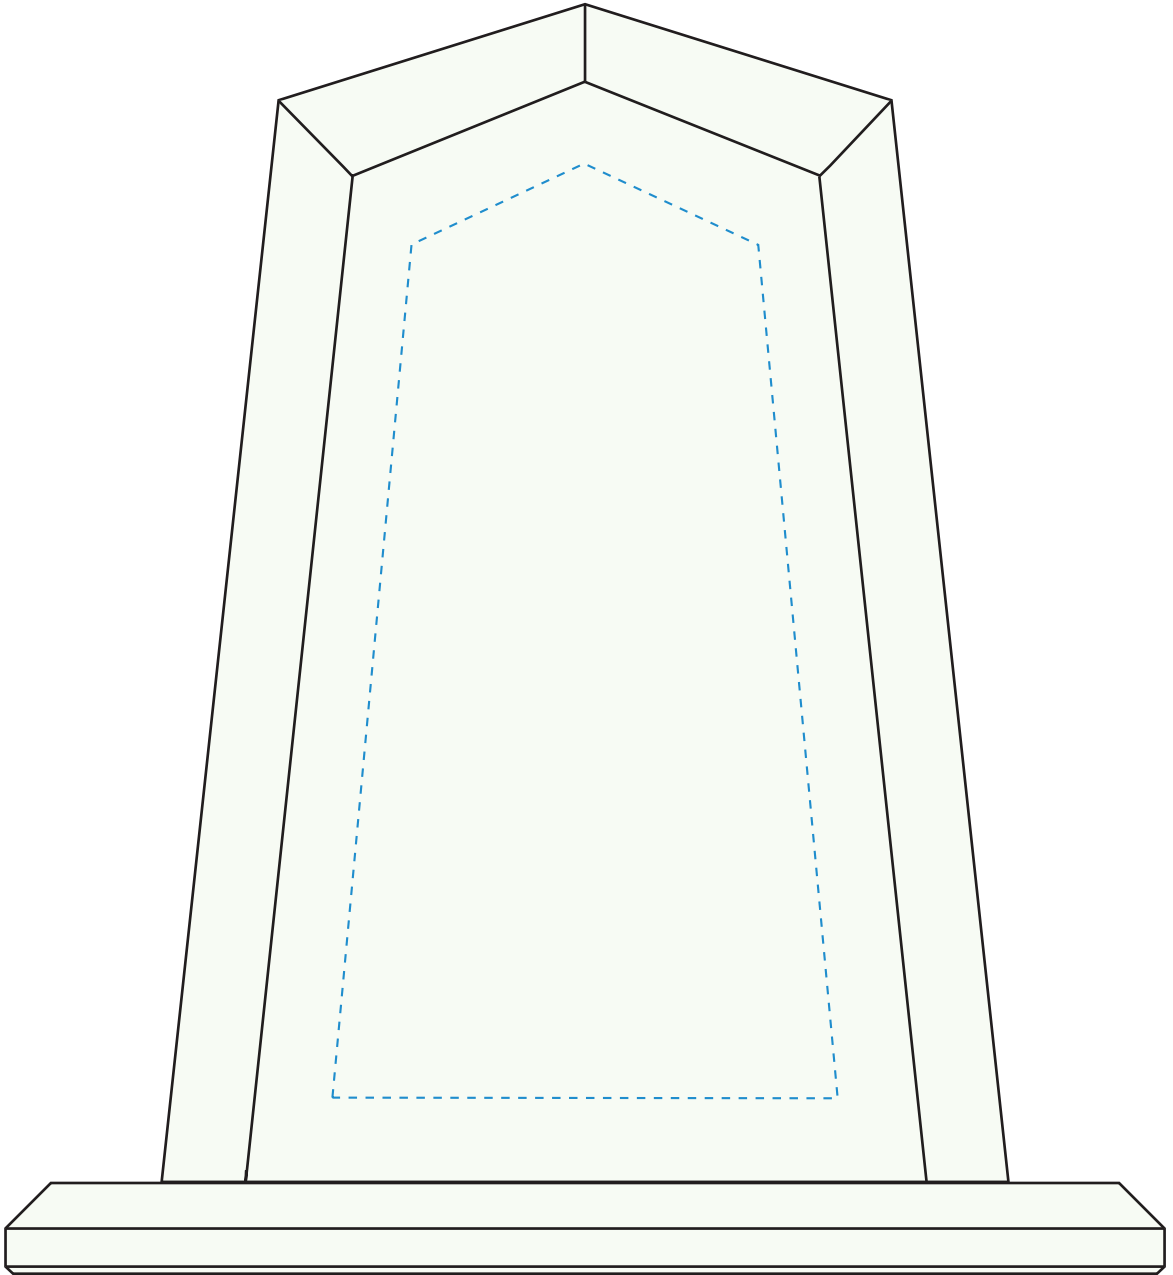

Standard Etch: Reverse

3685 HAMILTON PEAK 6"
Blue line represents the max image area.