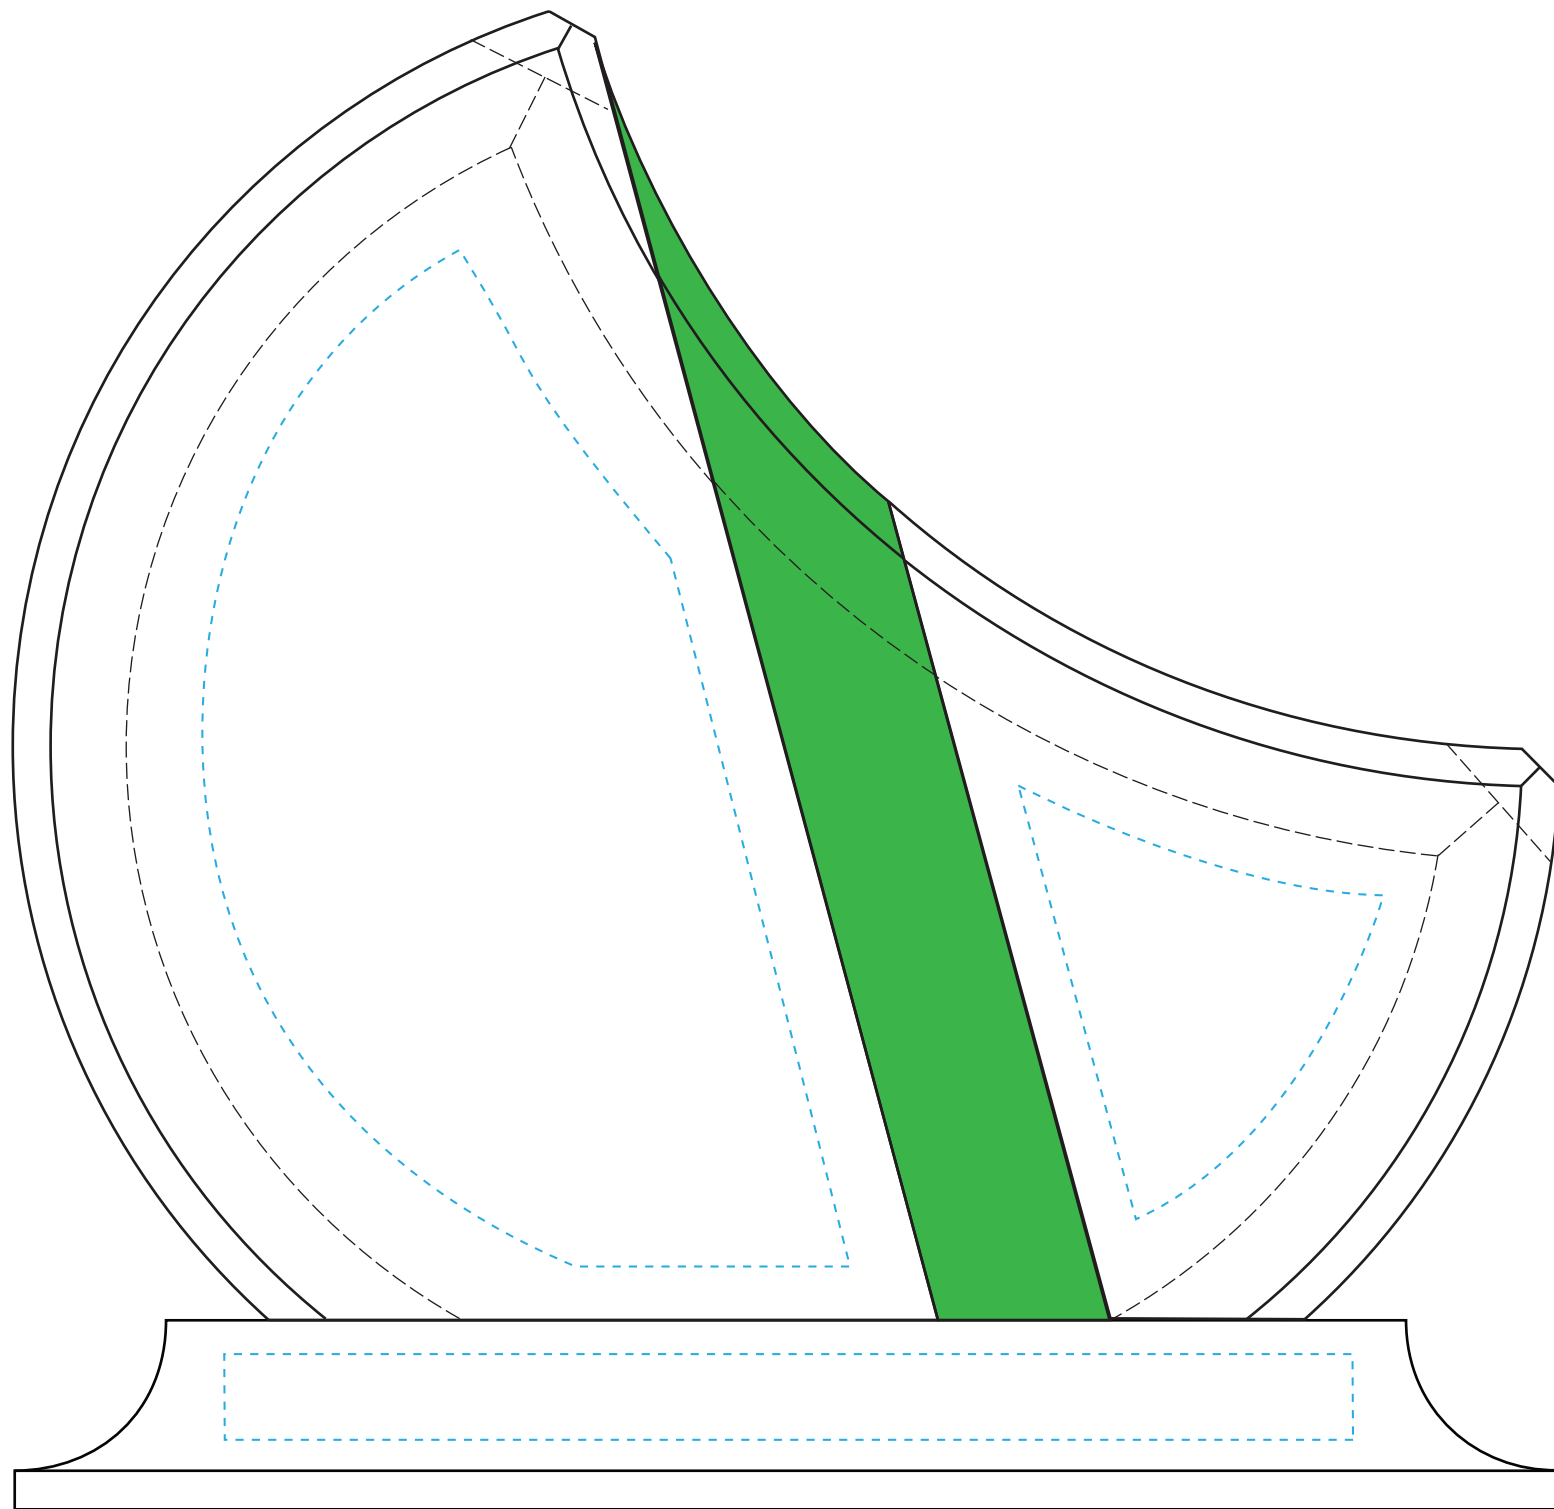

Standard Etch: Reverse

4066 GREYNA AWARD 7-1/2"

Standard Etch: Front

Blue line represents the max image area.