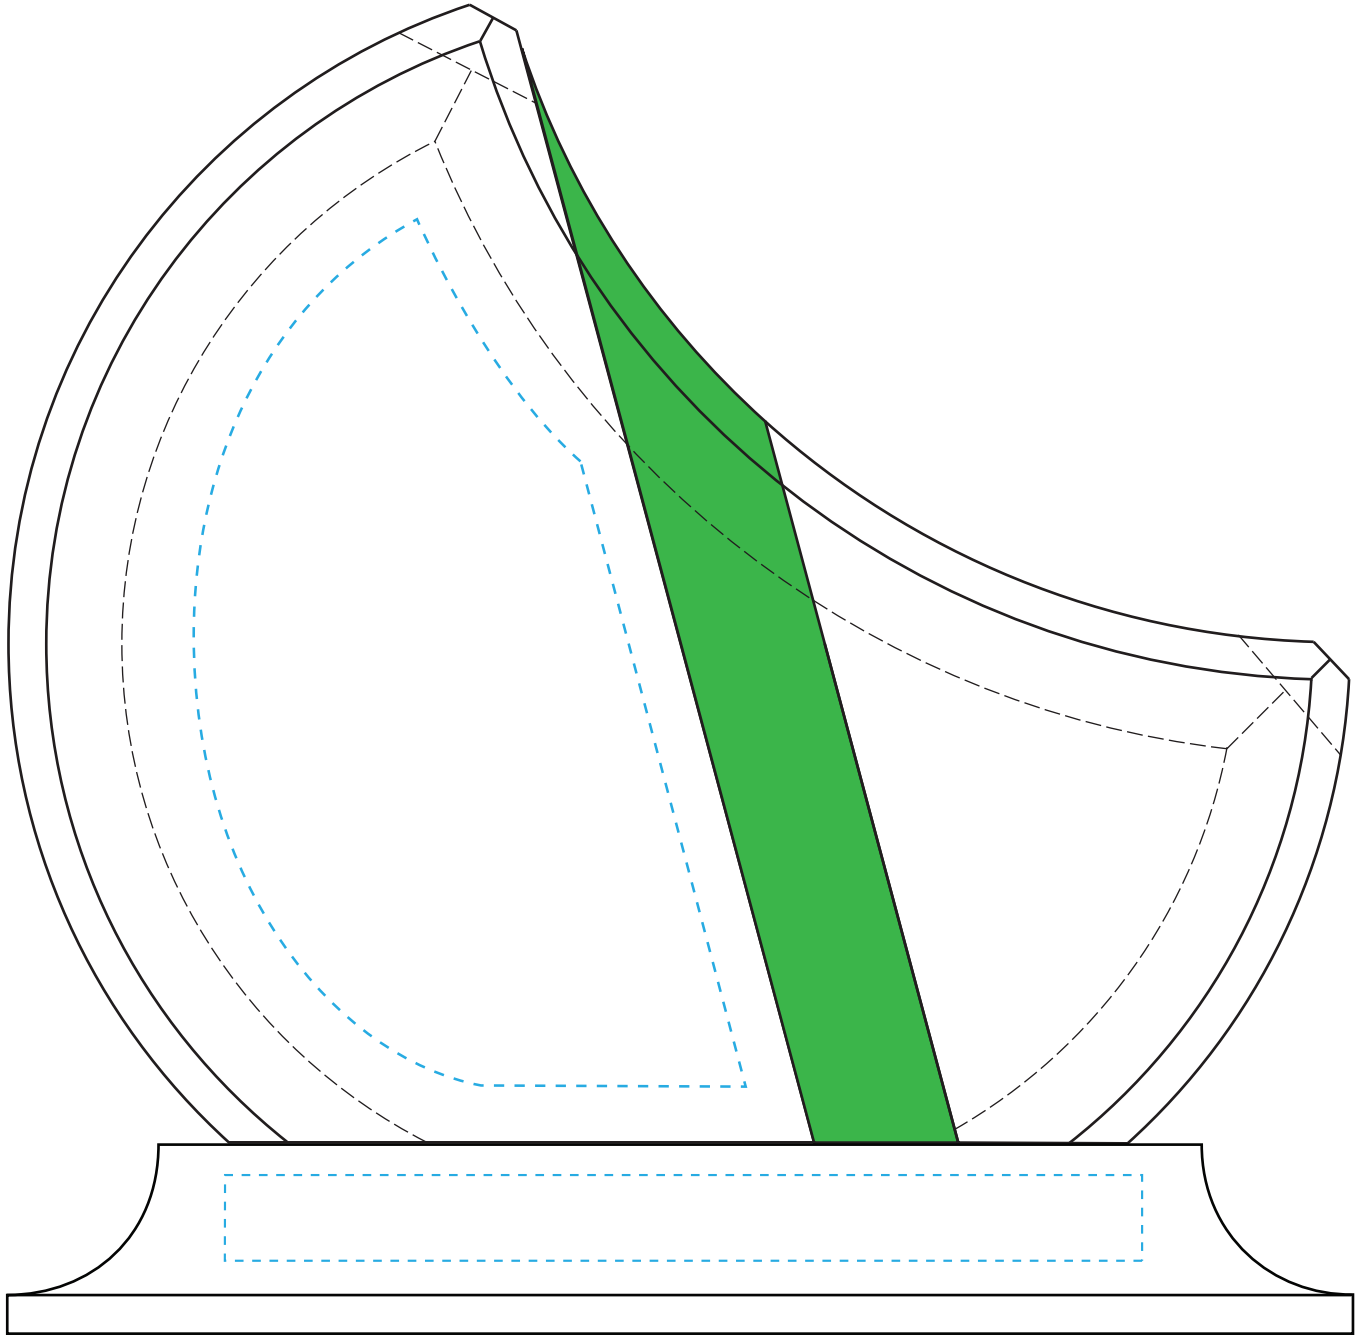

Standard Etch: Reverse

4065 GREYNA AWARD 7"

Blue line represents the max image area.